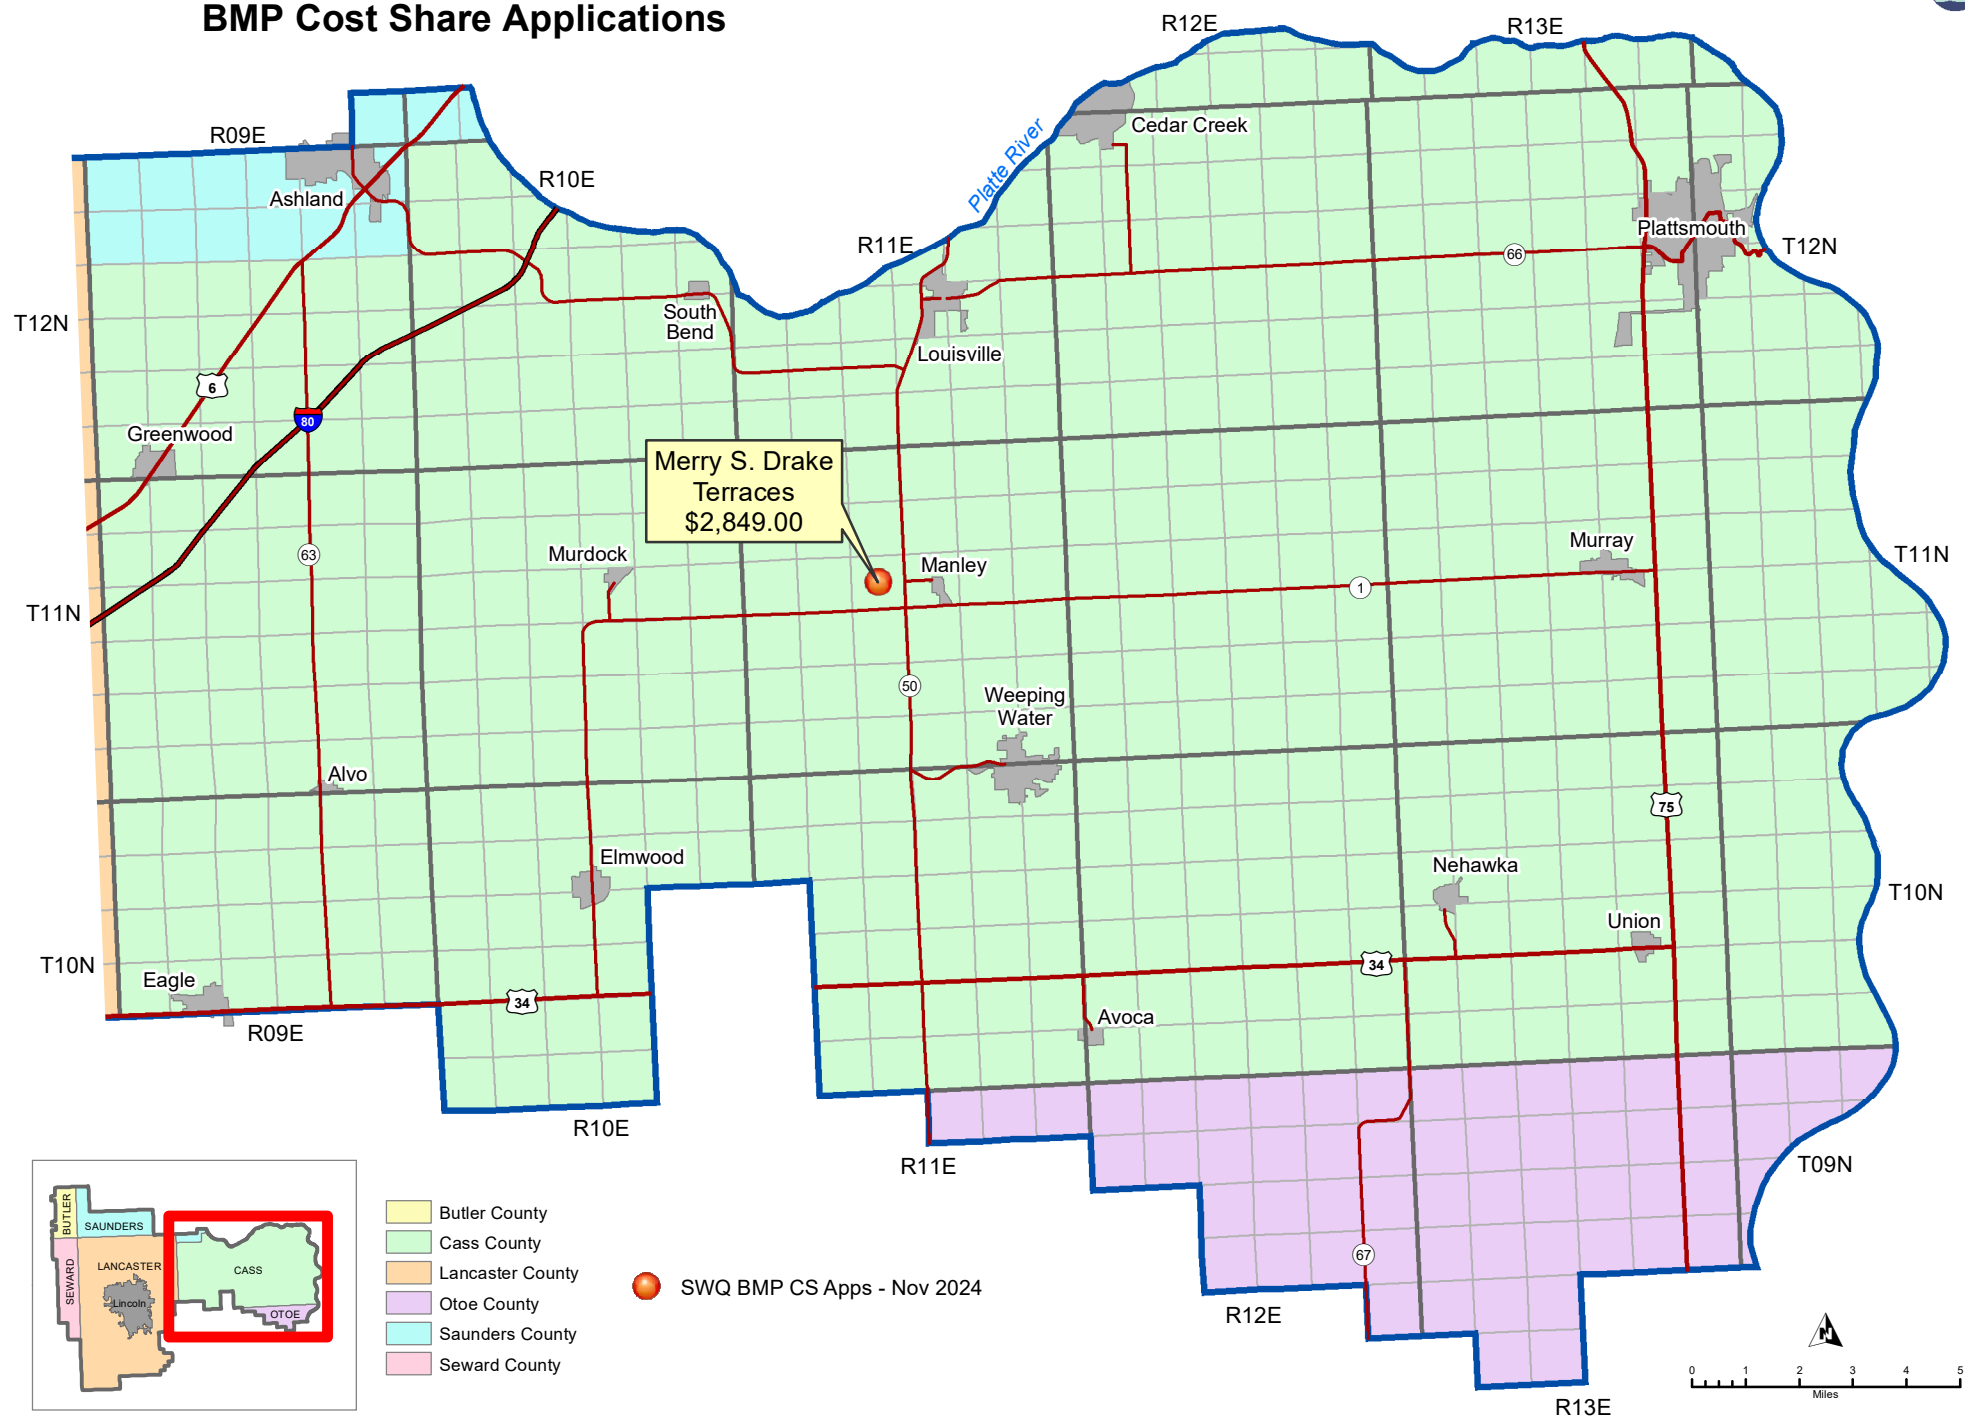

Acre Management LLC Grassed Waterways
\$3,013.00

- Butler County
- Cass County
- Lancaster County
- Otoe County
- Saunders County
- Seward County

Map Update: November 2024 - By: Lower Platte South NRD, sdr

Sources: Lower Platte South Natural Resources District; Nebraska Department of Natural Resources; Nebraska Department of Roads

LPSNRD Eastern Portion - Surface Water Quality BMP Cost Share Applications

Merry S. Drake
Terraces
\$2,849.00

● SWQ BMP CS Apps - Nov 2024

- Butler County
- Cass County
- Lancaster County
- Otoe County
- Saunders County
- Seward County