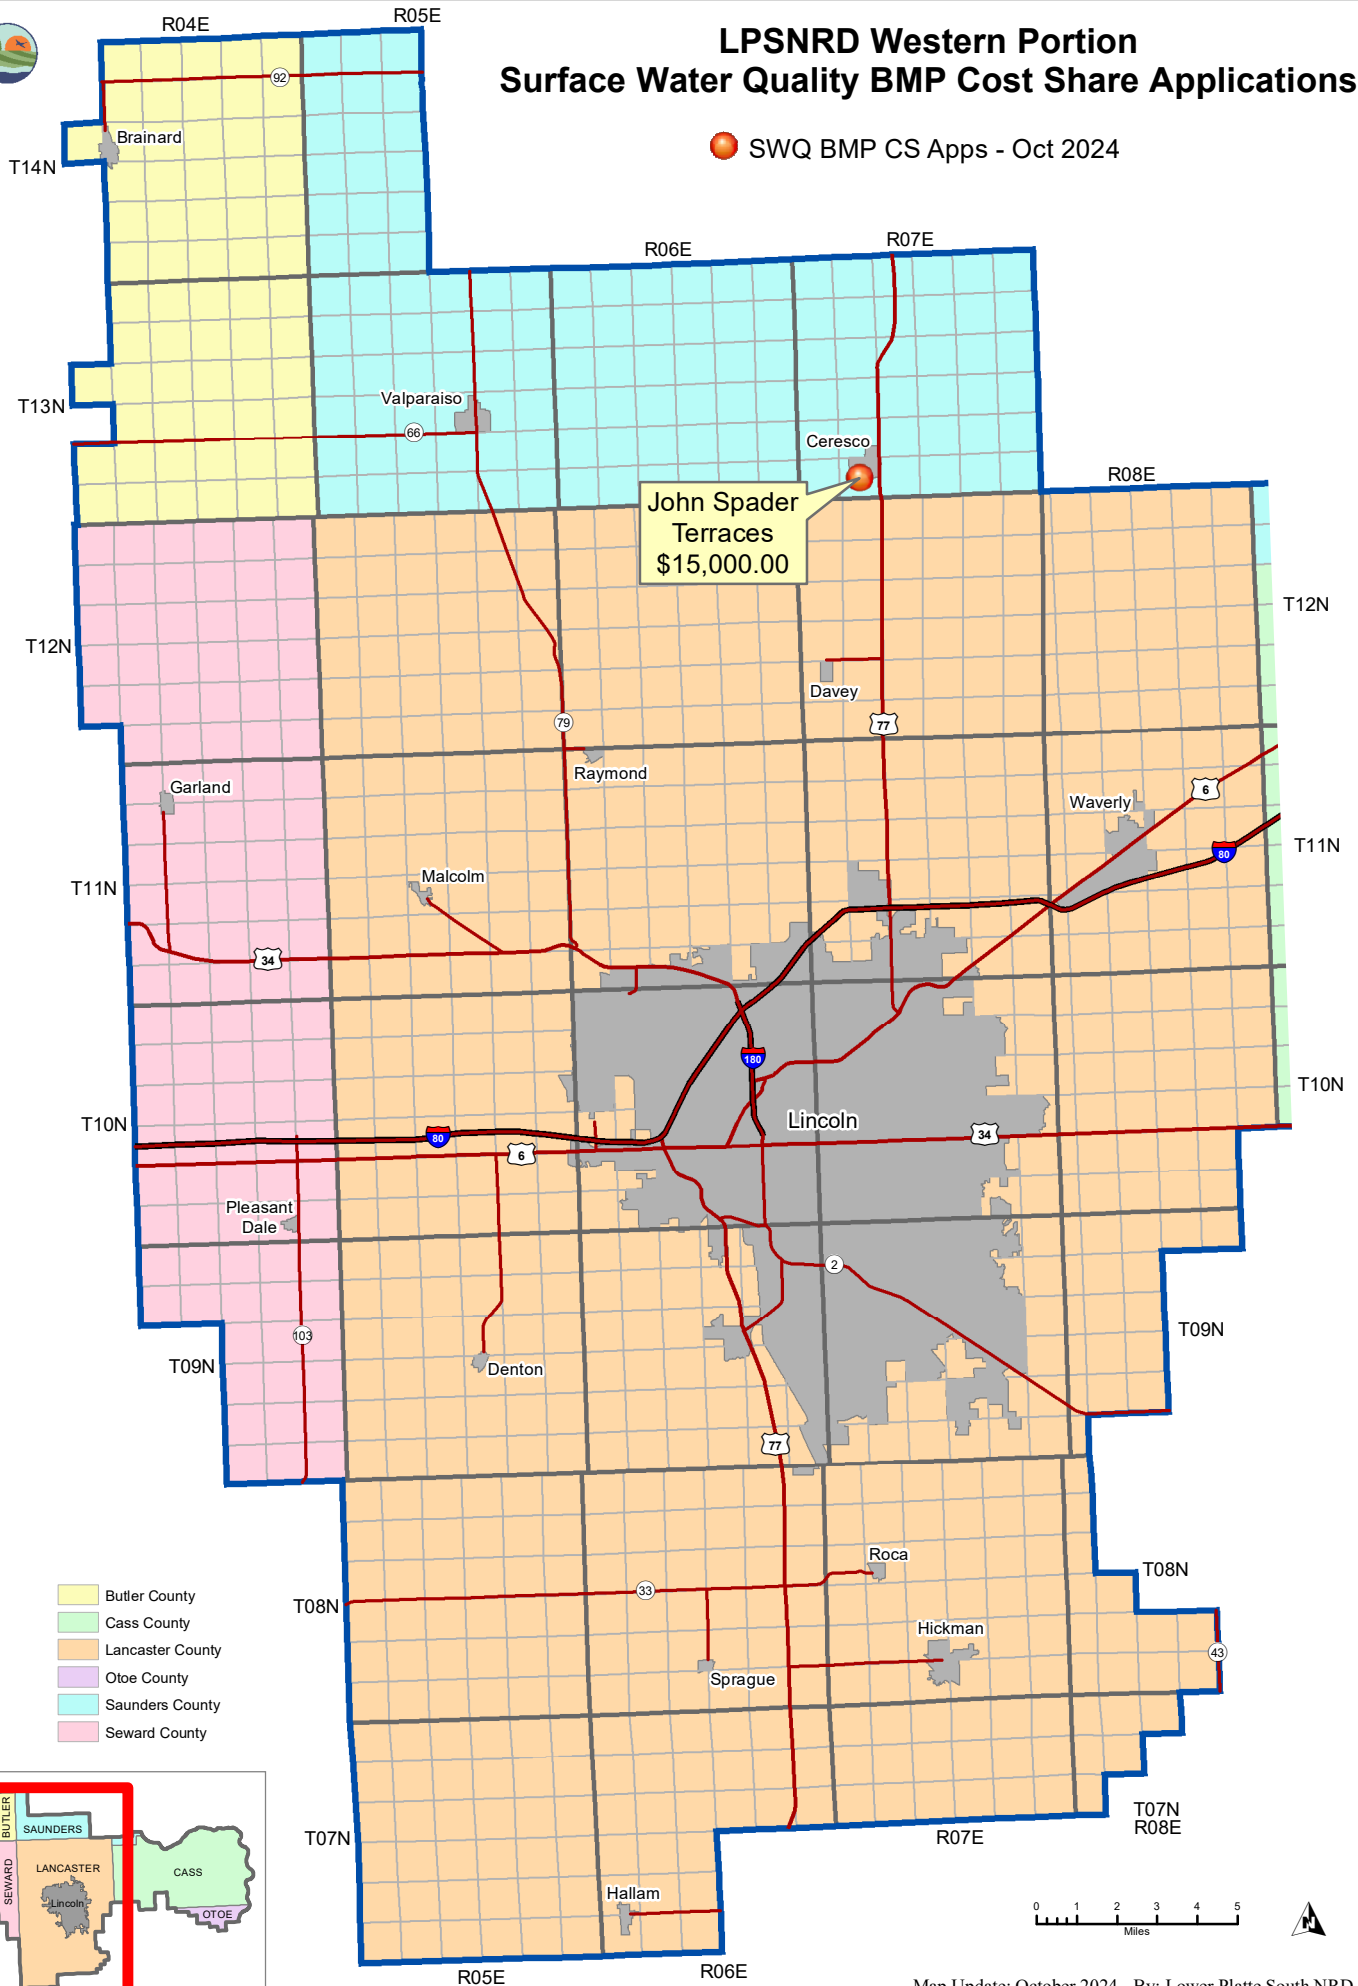

LPSNRD Eastern Portion - Surface Water Quality BMP Cost Share Applications

LPSNRD Western Portion Surface Water Quality BMP Cost Share Applications

● SWQ BMP CS Apps - Oct 2024

Map Update: October 2024 - By: Lower Platte South NRD, sdr

Sources: Lower Platte South Natural Resources District; Nebraska Department of Natural Resources; Nebraska Department of Roads