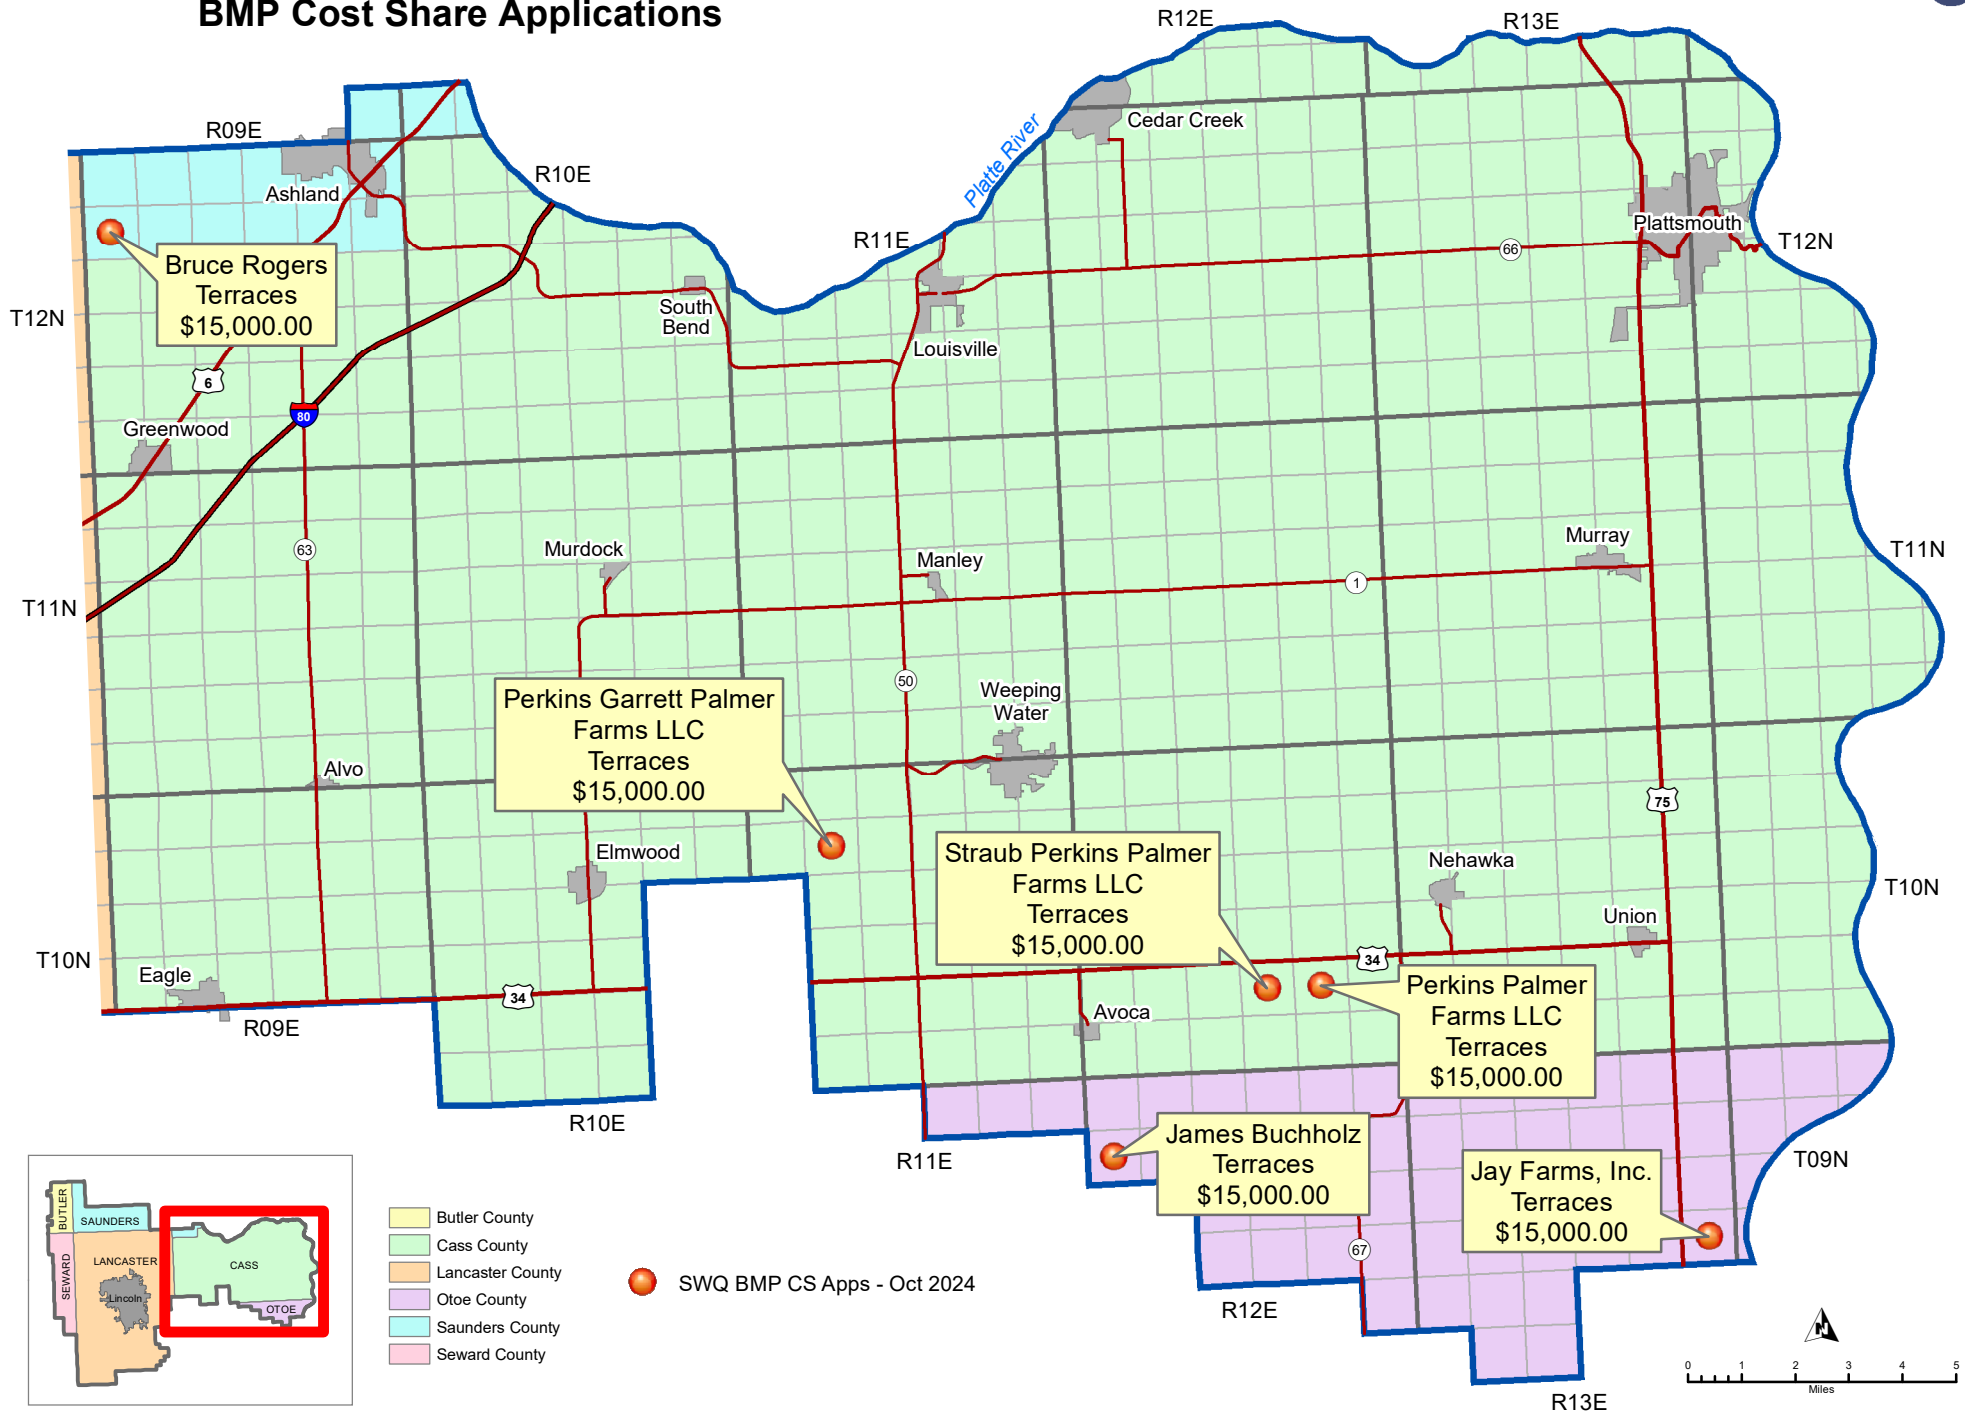

LPSNRD Eastern Portion - Surface Water Quality BMP Cost Share Applications

LPSNRD Western Portion Surface Water Quality BMP Cost Share Applications

● SWQ BMP CS Apps - Oct 2024

Map Update: October 2024 - By: Lower Platte South NRD, sdr

Sources: Lower Platte South Natural Resources District; Nebraska Department of Natural Resources; Nebraska Department of Roads