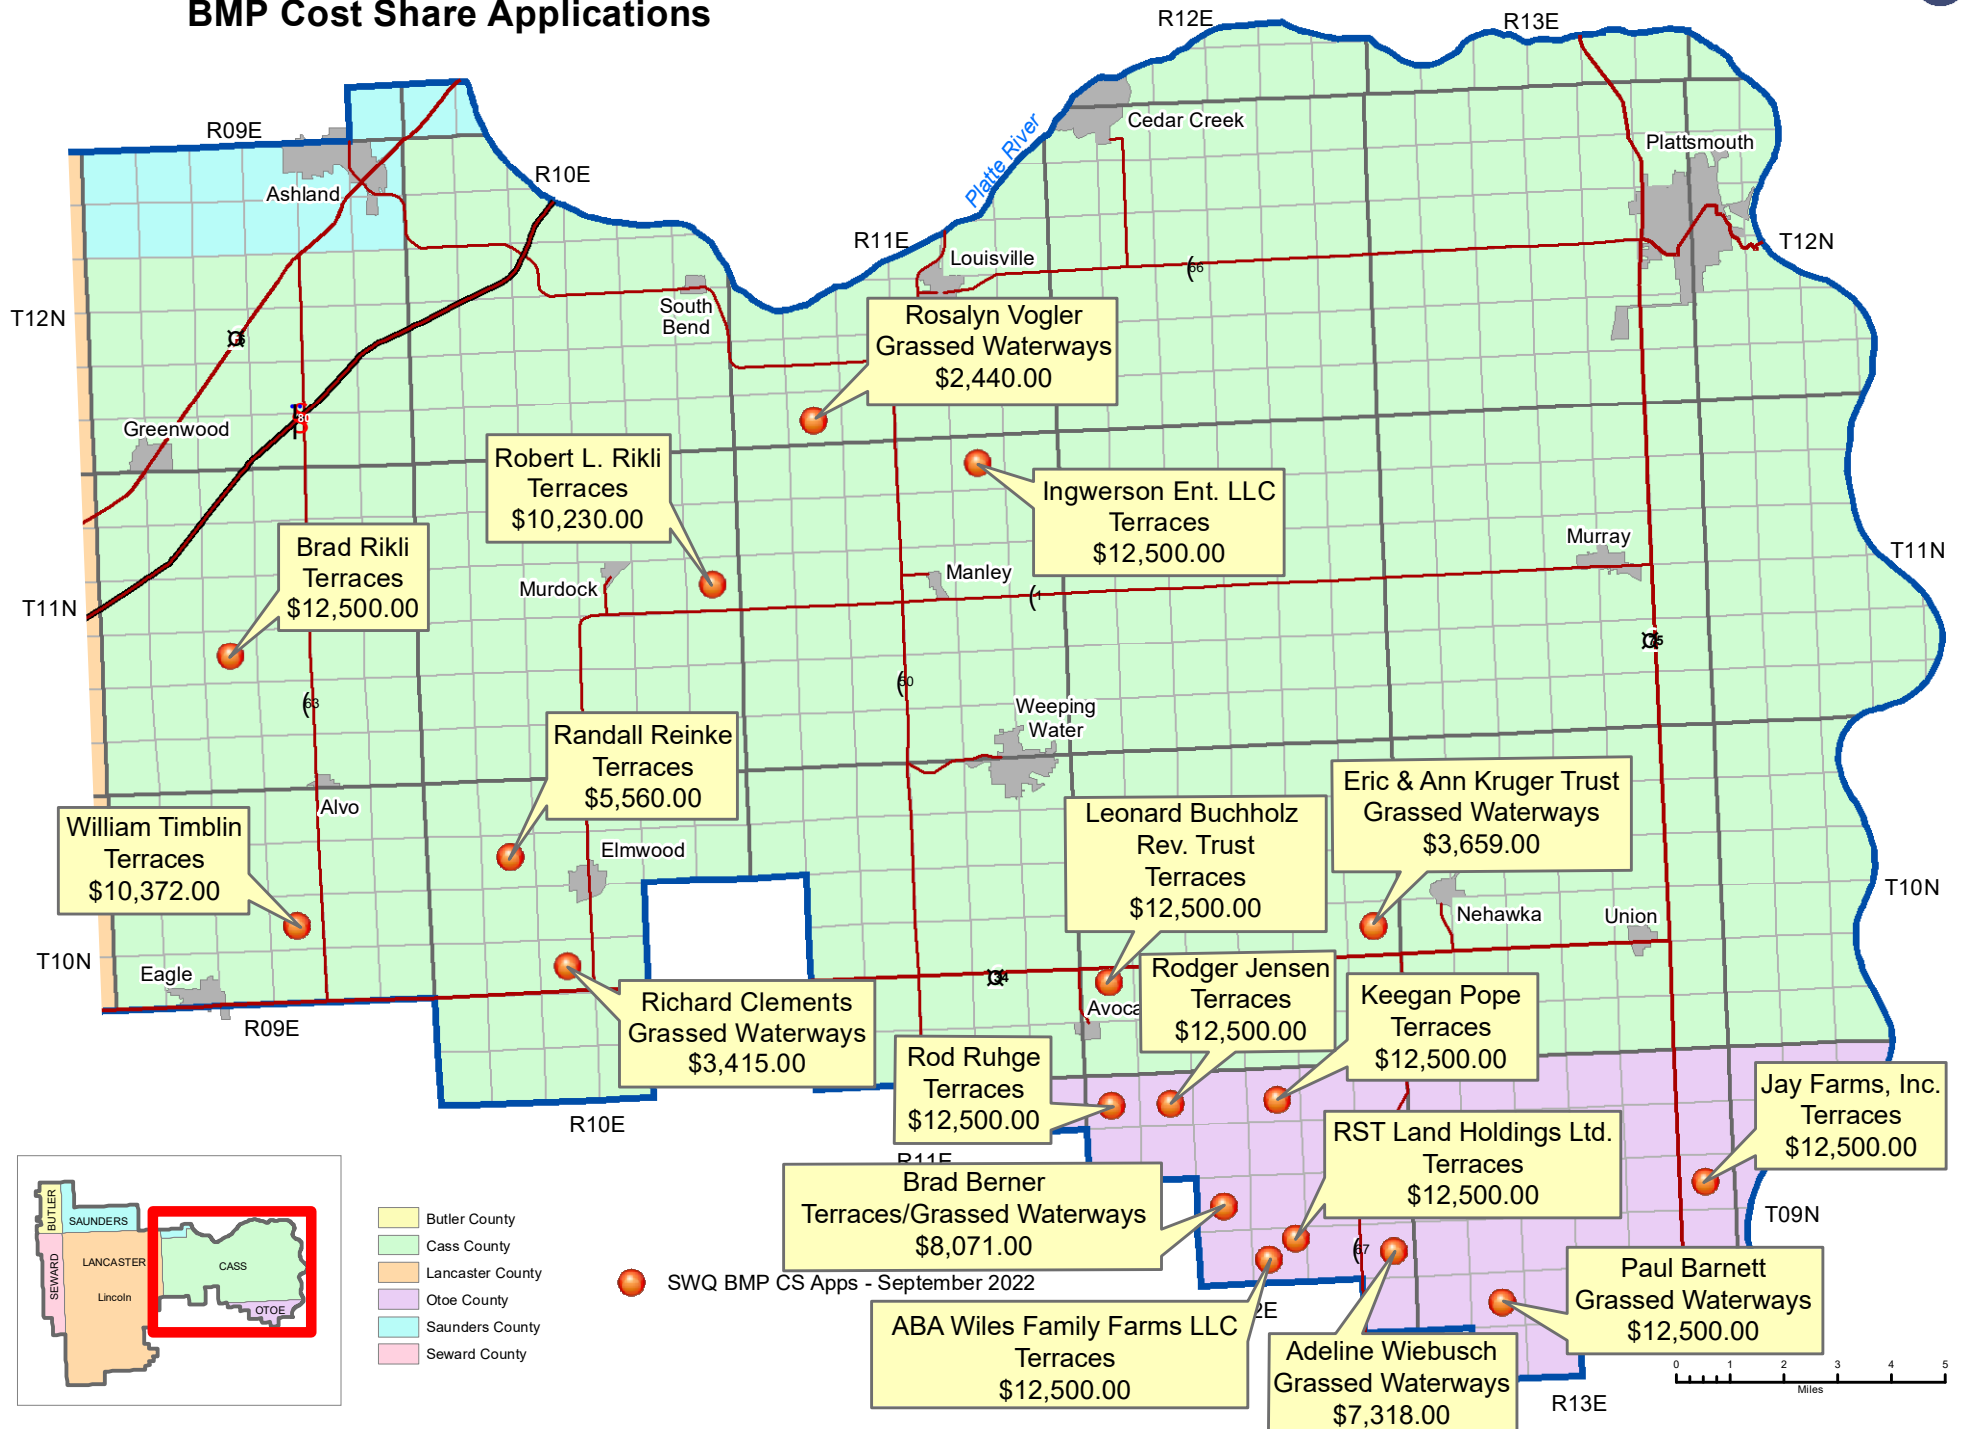

LPSNRD Eastern Portion - Surface Water Quality BMP Cost Share Applications

LPSNRD Western Portion Surface Water Quality BMP Cost Share Applications

● SWQ BMP CS Apps - September 2022

- Butler County
- Cass County
- Lancaster County
- Otoe County
- Saunders County
- Seward County

Map Update: September 2022 - By: Lower Platte South NRD, sdr

Sources: Lower Platte South Natural Resources District; Nebraska Department of Natural Resources; Nebraska Department of Roads