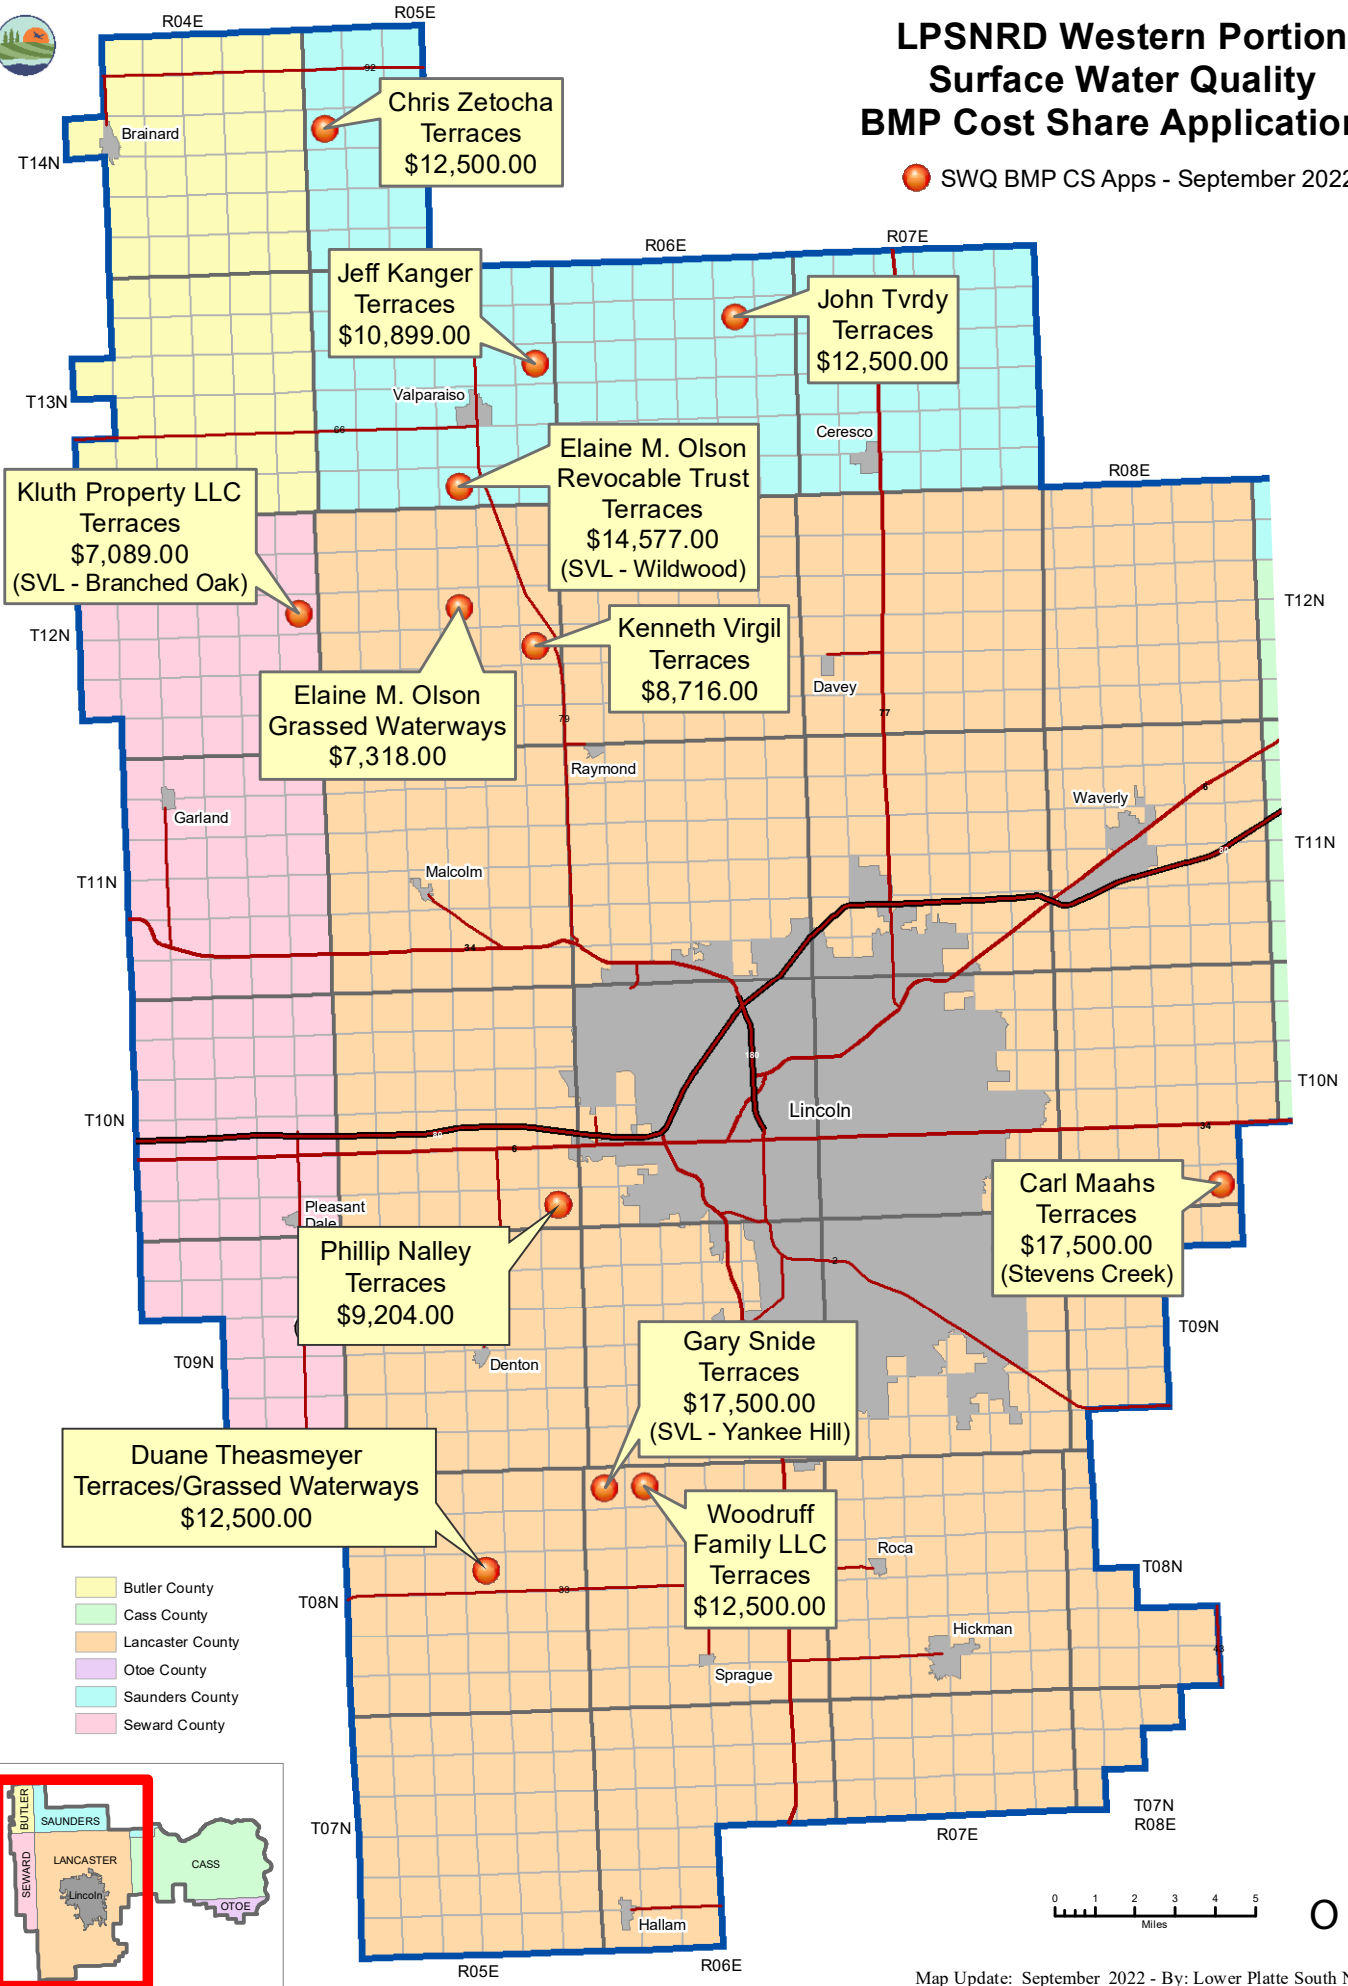

LPSNRD Eastern Portion - Surface Water Quality BMP Cost Share Applications

LPSNRD Western Portion Surface Water Quality BMP Cost Share Applications

● SWQ BMP CS Apps - September 2022

- Butler County
- Cass County
- Lancaster County
- Otoe County
- Saunders County
- Seward County

Map Update: September 2022 - By: Lower Platte South NRD, sdr

Sources: Lower Platte South Natural Resources District; Nebraska Department of Natural Resources; Nebraska Department of Roads