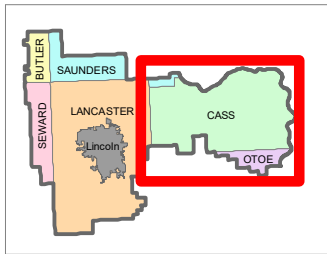

# LPSNRD Western Portion Surface Water Quality BMP Cost Share Applications

● SWQ BMP CS Apps - Sept 2023

- Butler County
- Cass County
- Lancaster County
- Otoe County
- Saunders County
- Seward County

Map Update: September 2023 - By: Lower Platte South NRD, sdr

Sources: Lower Platte South Natural Resources District; Nebraska Department of Natural Resources; Nebraska Department of Roads

# LPSNRD Eastern Portion - Surface Water Quality BMP Cost Share Applications

● SWQ BMP CS Apps - Sept 2023

- Butler County
- Cass County
- Lancaster County
- Otoe County
- Saunders County
- Seward County