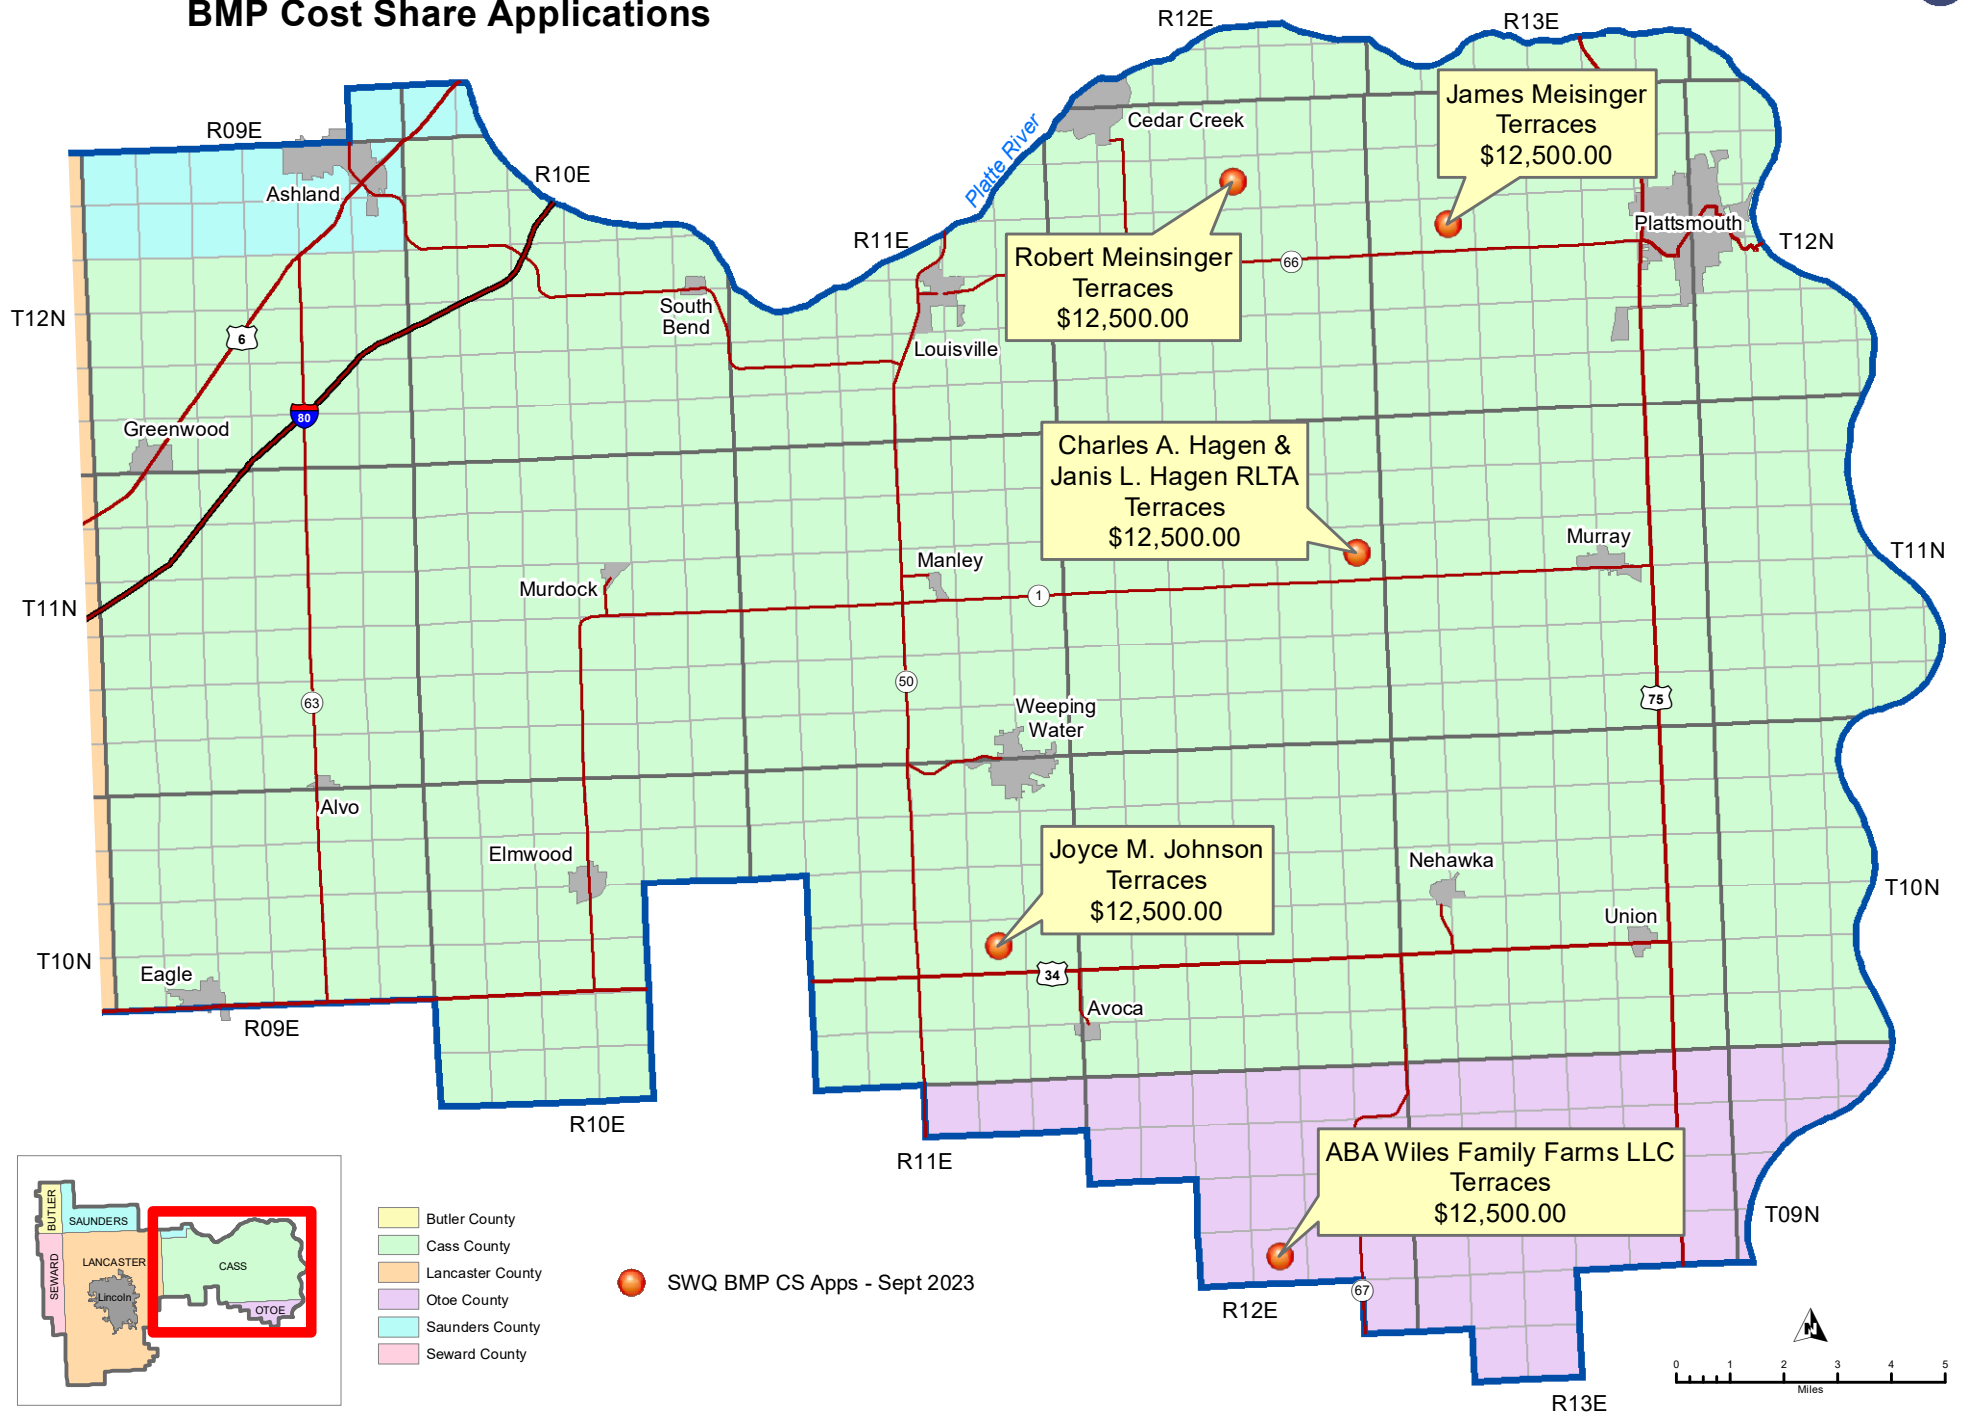

# LPSNRD Western Portion Surface Water Quality BMP Cost Share Applications

● SWQ BMP CS Apps - Sept 2023

- Butler County
- Cass County
- Lancaster County
- Otoe County
- Saunders County
- Seward County

Map Update: September 2023 - By: Lower Platte South NRD, sdr

Sources: Lower Platte South Natural Resources District; Nebraska Department of Natural Resources; Nebraska Department of Roads

# LPSNRD Eastern Portion - Surface Water Quality BMP Cost Share Applications

● SWQ BMP CS Apps - Sept 2023

- Butler County
- Cass County
- Lancaster County
- Otoe County
- Saunders County
- Seward County