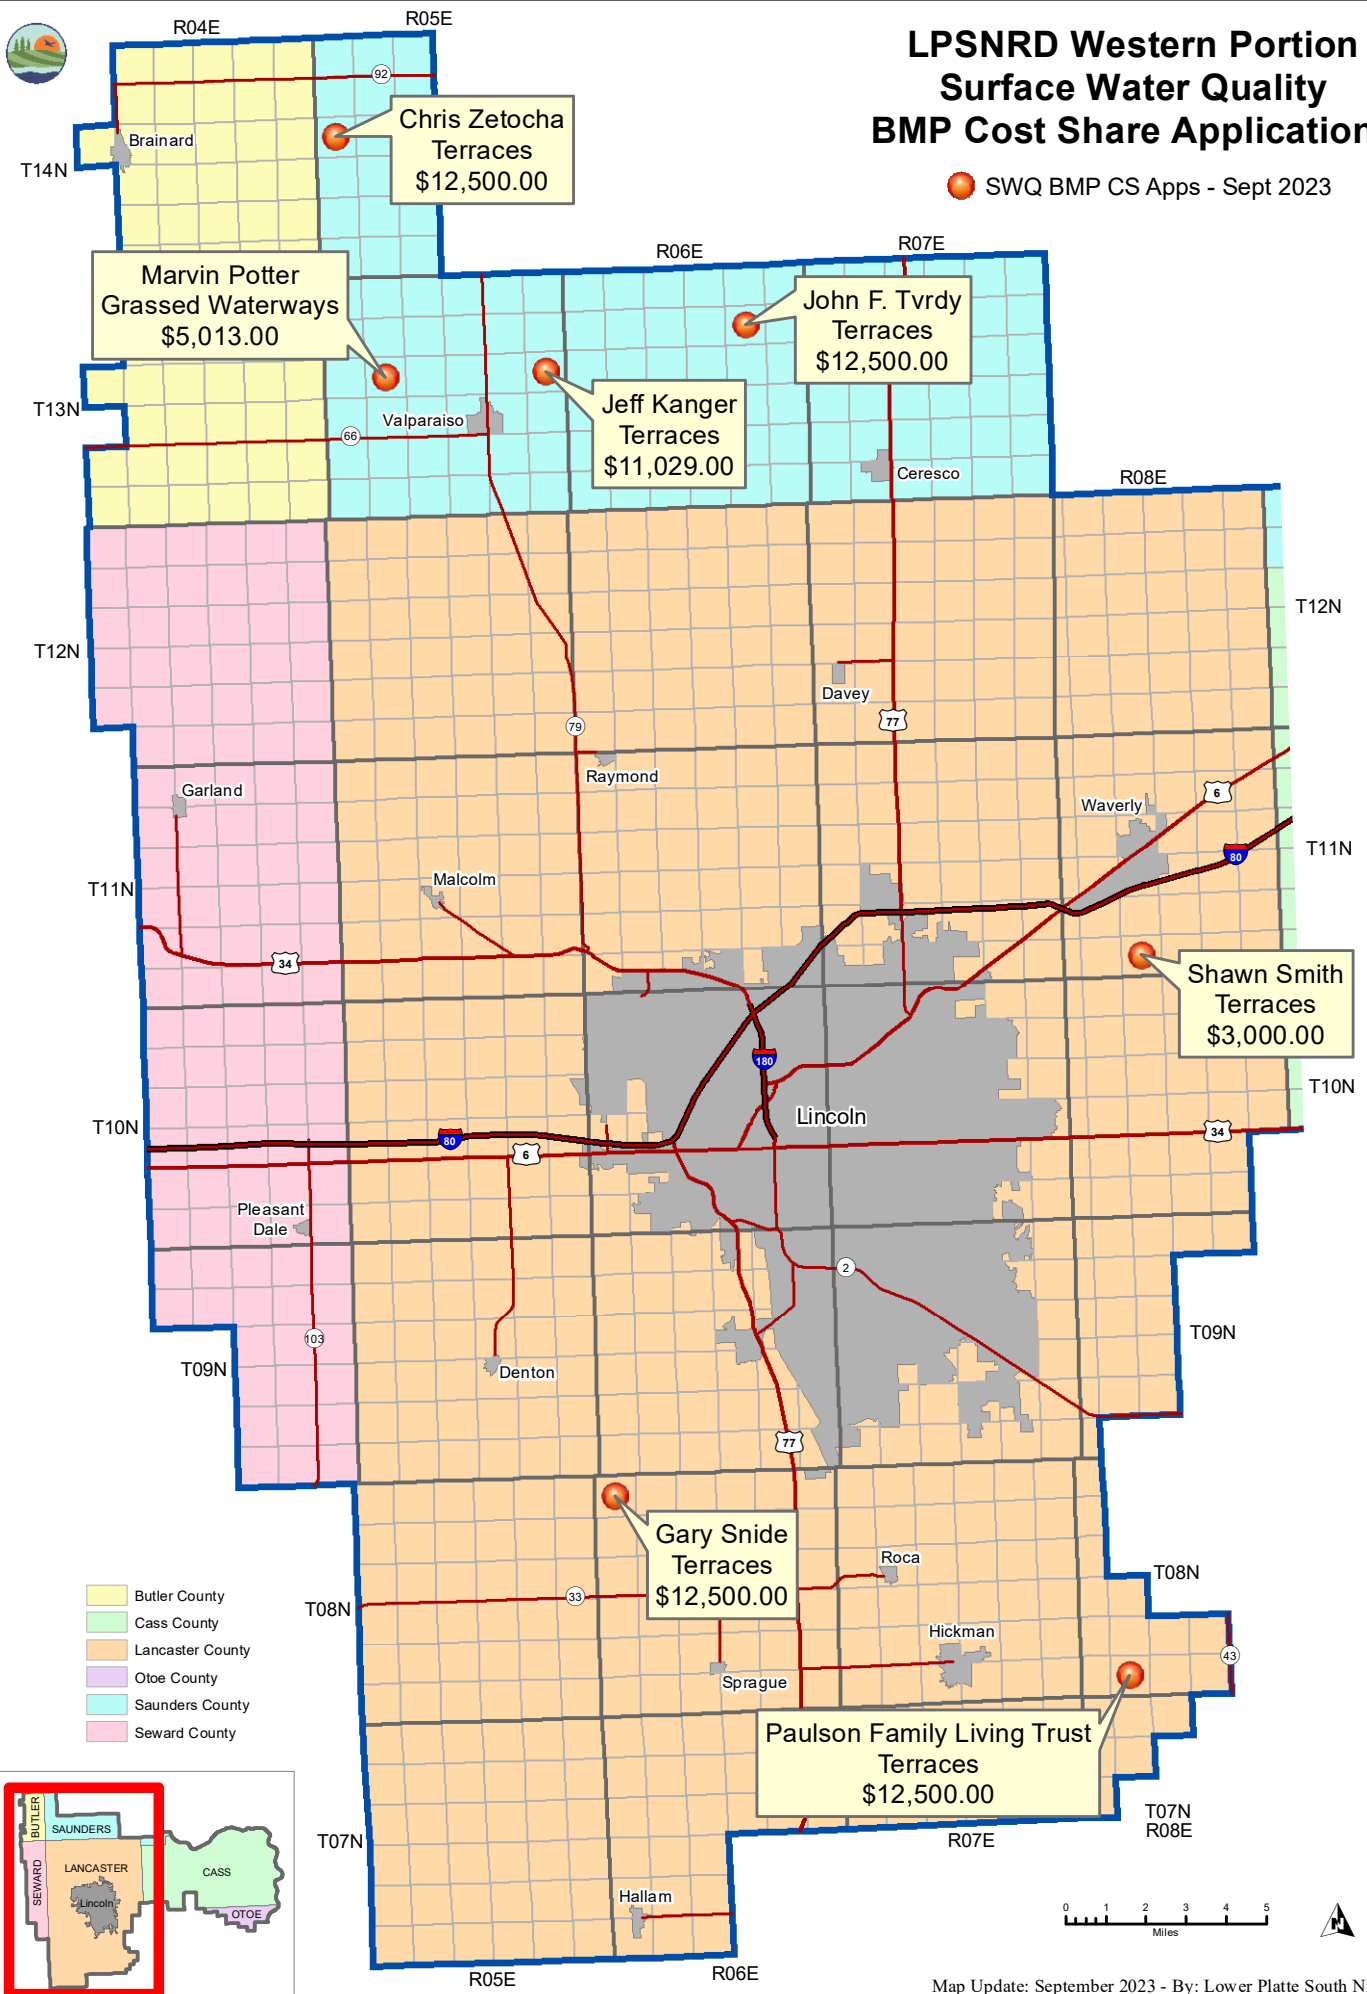

# LPSNRD Western Portion Surface Water Quality BMP Cost Share Applications

● SWQ BMP CS Apps - Sept 2023

- Butler County
- Cass County
- Lancaster County
- Otoe County
- Saunders County
- Seward County

Map Update: September 2023 - By: Lower Platte South NRD, sdr

Sources: Lower Platte South Natural Resources District; Nebraska Department of Natural Resources; Nebraska Department of Roads

# LPSNRD Eastern Portion - Surface Water Quality BMP Cost Share Applications

● SWQ BMP CS Apps - Sept 2023

- Butler County
- Cass County
- Lancaster County
- Otoe County
- Saunders County
- Seward County