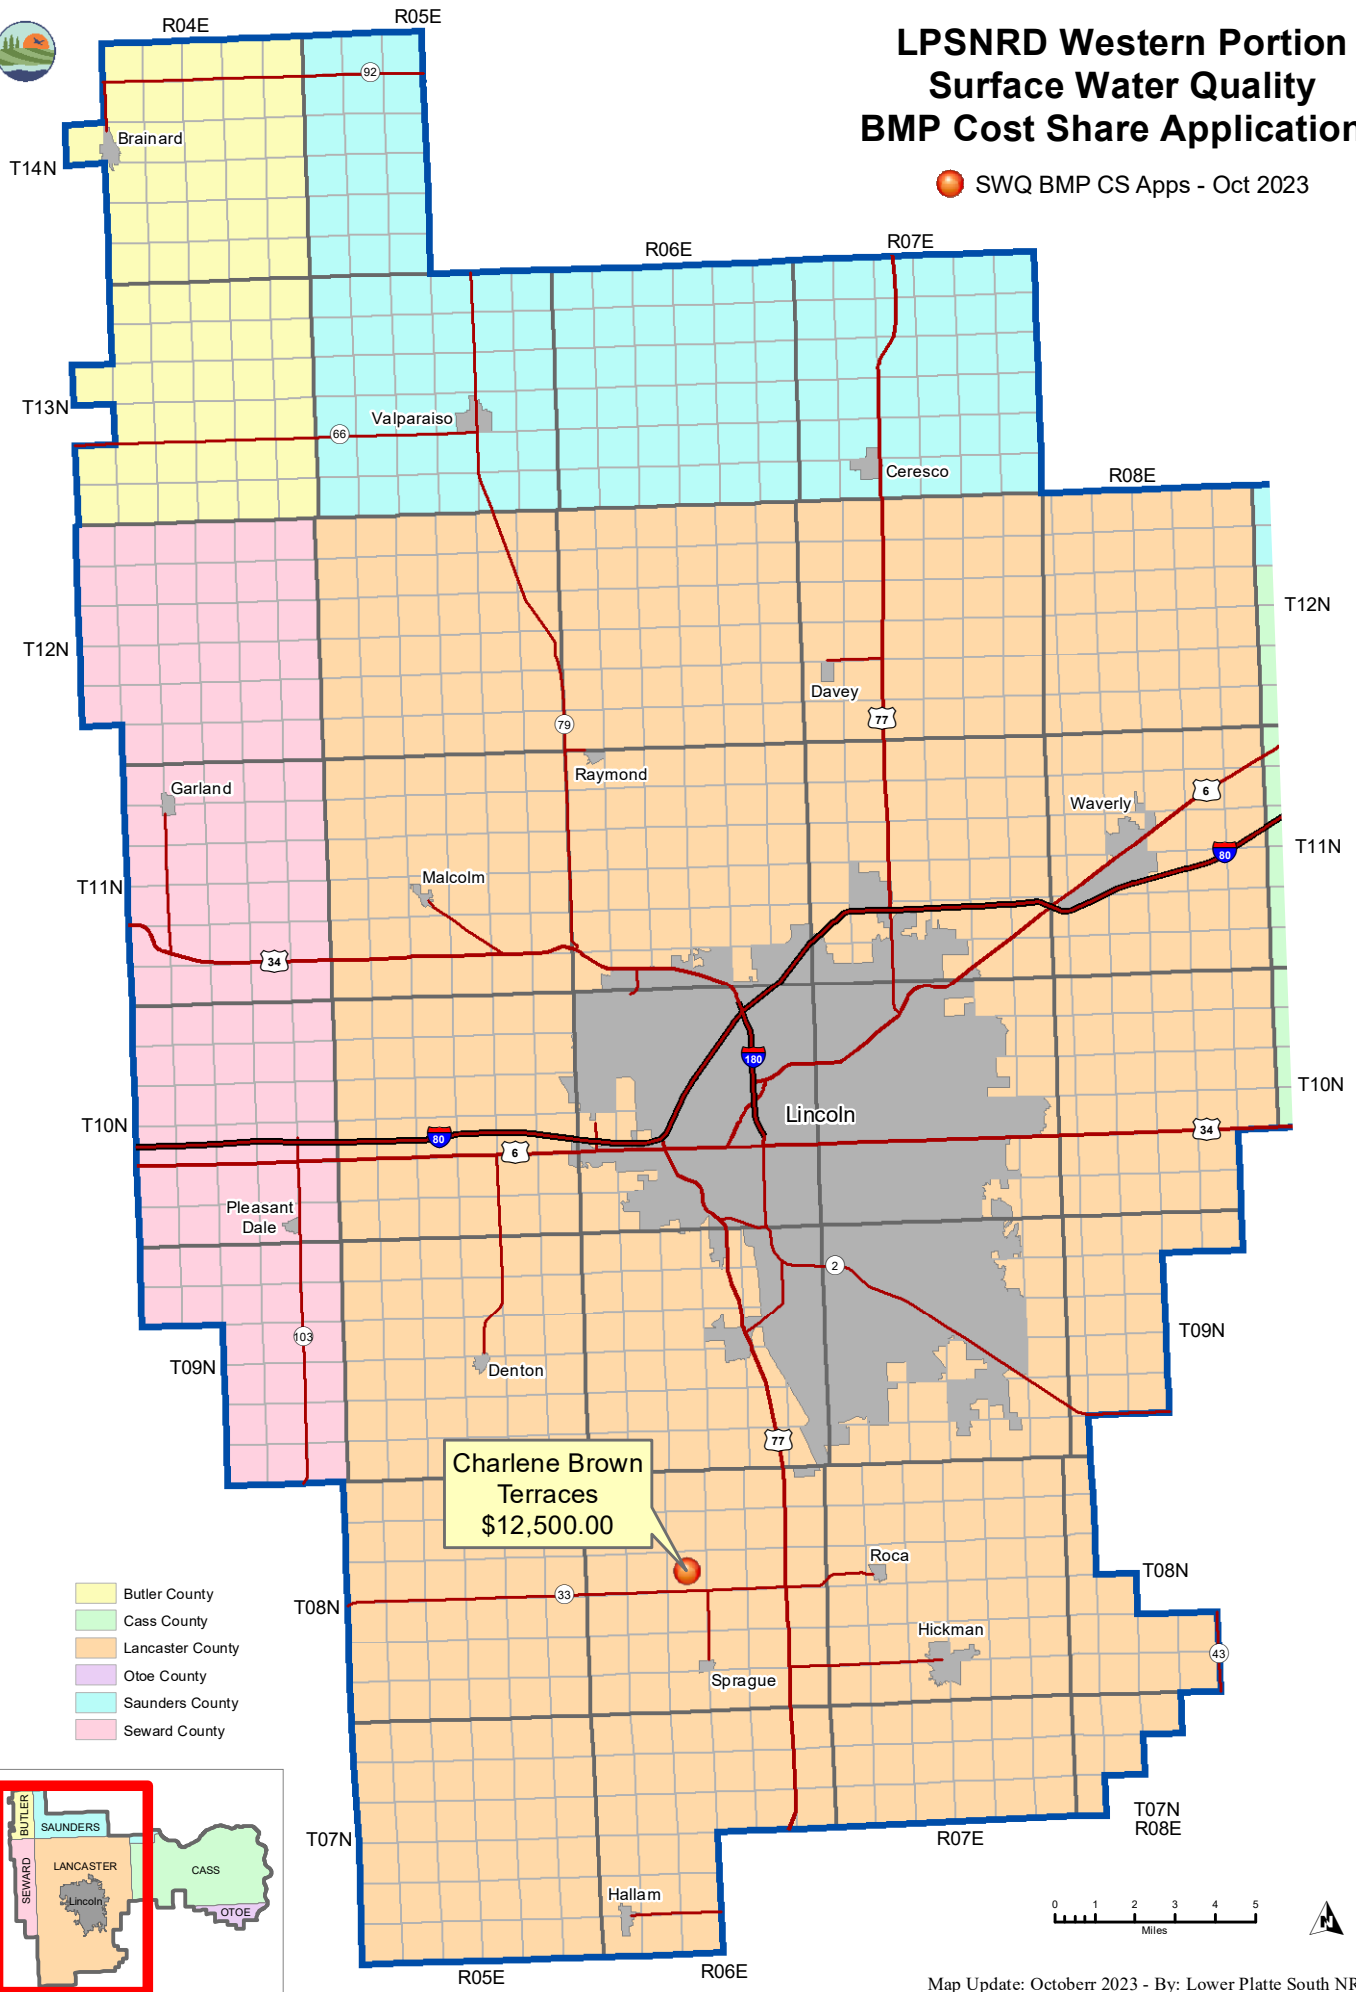

LPSNRD Western Portion Surface Water Quality BMP Cost Share Applications

 SWQ BMP CS Apps - Oct 2023

-  Butler County
-  Cass County
-  Lancaster County
-  Otoe County
-  Saunders County
-  Seward County

LPSNRD Eastern Portion - Surface Water Quality BMP Cost Share Applications

- Butler County
- Cass County
- Lancaster County
- Otoe County
- Saunders County
- Seward County

● SWQ BMP CS Apps - Oct 2023