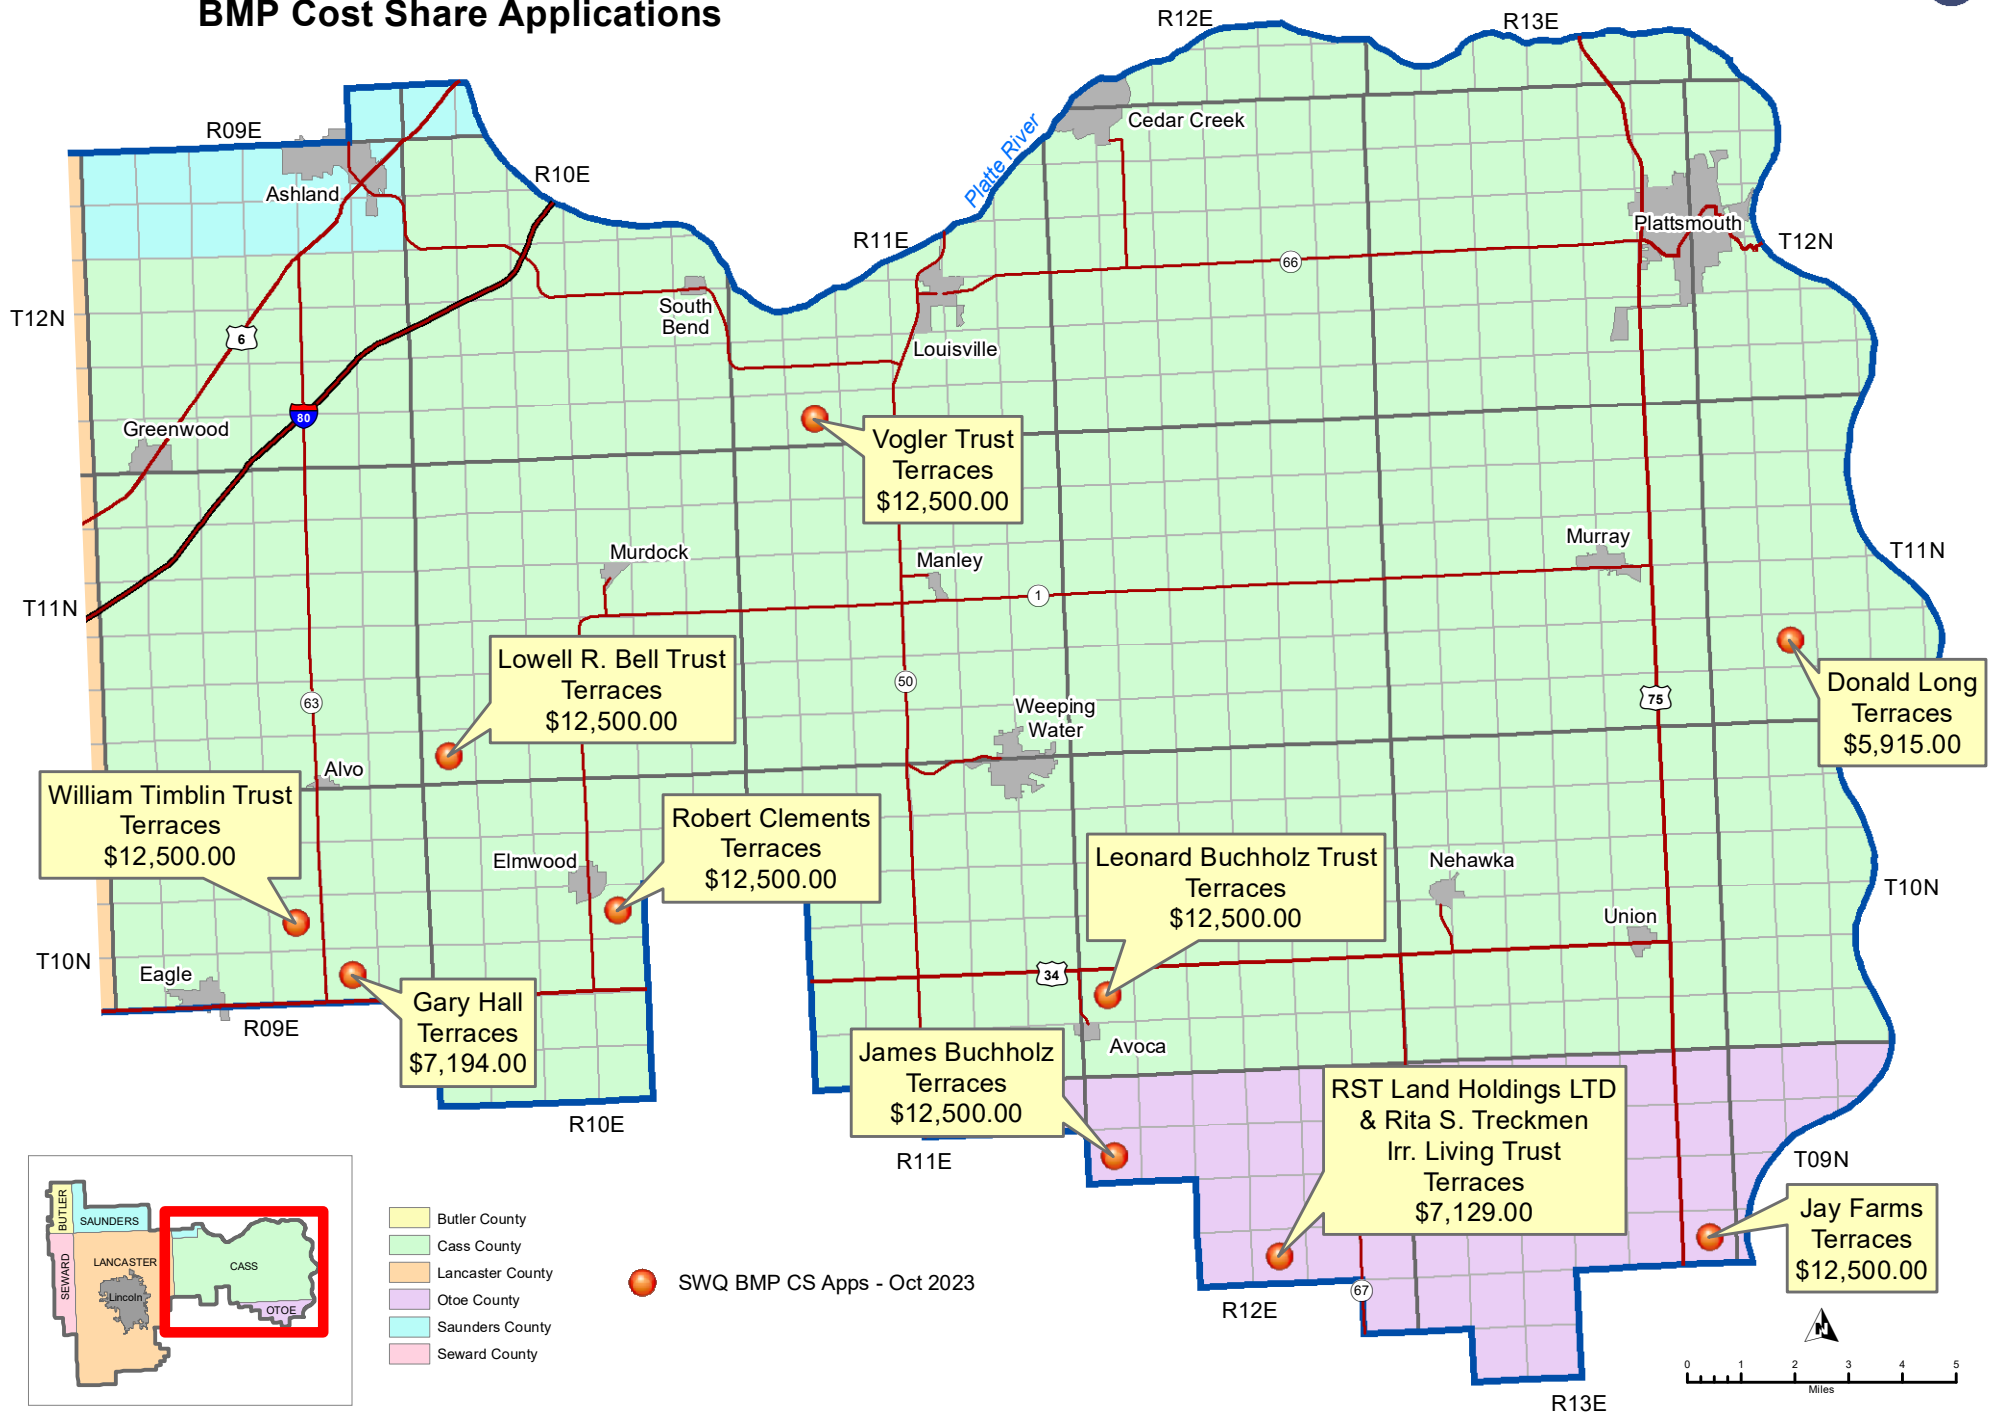

LPSNRD Western Portion Surface Water Quality BMP Cost Share Applications

 SWQ BMP CS Apps - Oct 2023

-  Butler County
-  Cass County
-  Lancaster County
-  Otoe County
-  Saunders County
-  Seward County

LPSNRD Eastern Portion - Surface Water Quality BMP Cost Share Applications

- Butler County
- Cass County
- Lancaster County
- Otoe County
- Saunders County
- Seward County

● SWQ BMP CS Apps - Oct 2023