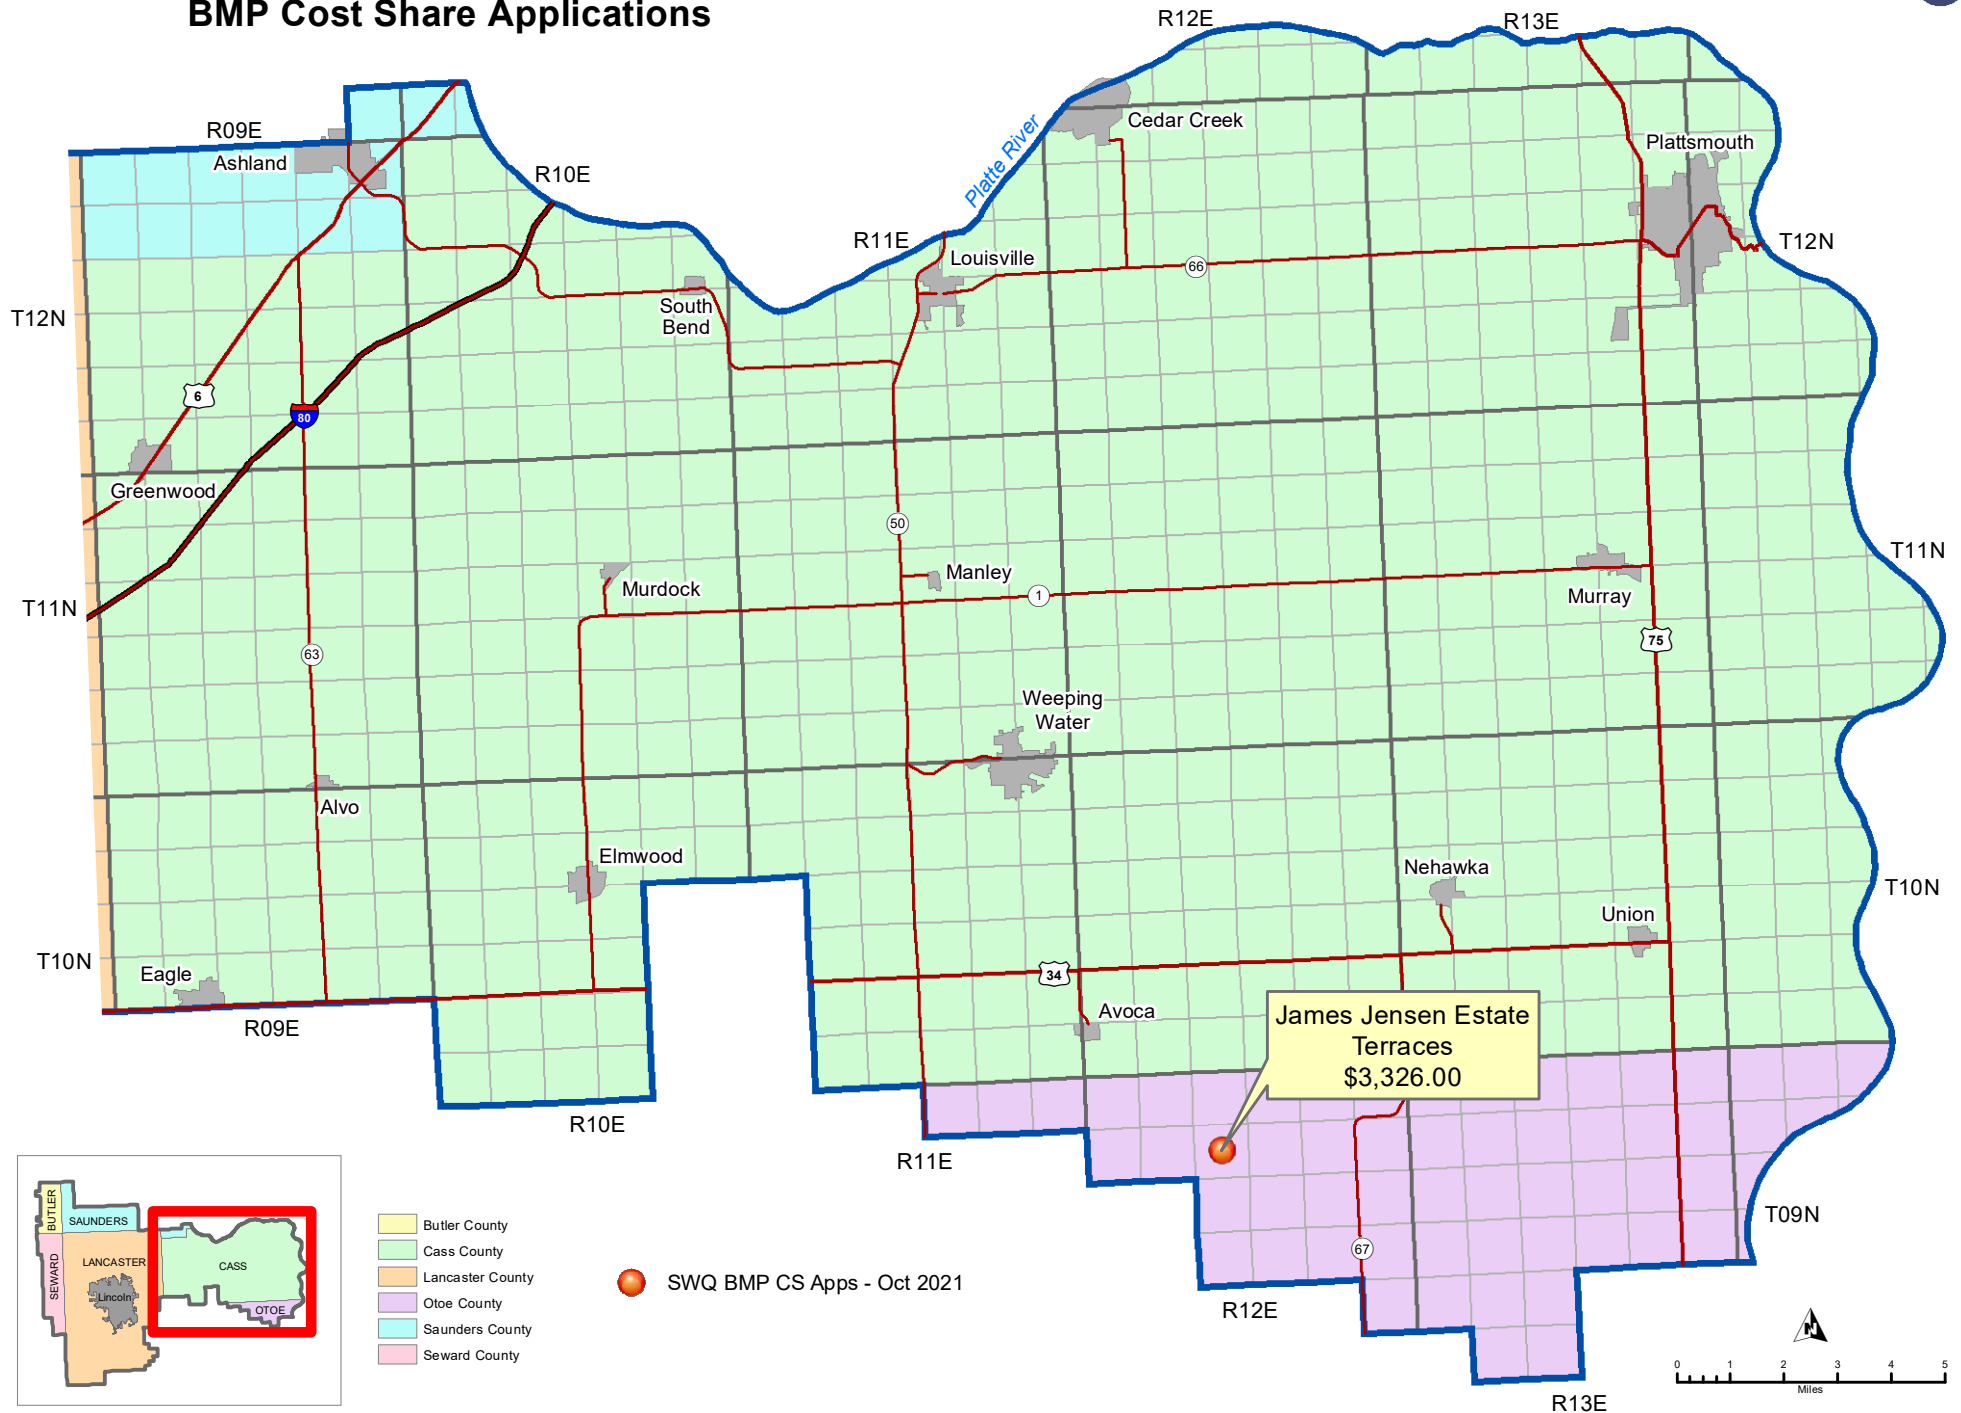

LPSNRD Eastern Portion - Surface Water Quality BMP Cost Share Applications

● SWQ BMP CS Apps - Oct 2021

James Jensen Estate
Terraces
\$3,326.00

- Butler County
- Cass County
- Lancaster County
- Otoe County
- Saunders County
- Seward County

LPSNRD Western Portion Surface Water Quality BMP Cost Share Applications

● SWQ BMP CS Apps - Oct 2021

- Butler County
- Cass County
- Lancaster County
- Otoe County
- Saunders County
- Seward County

**Mike Bohmont
Terraces
\$12,500.00**
* Cottontail Watershed
Salt Valley Lake

**Zoetis LLC
Grassed Waterways
\$2,275.00**

**L&W Land
Terraces
\$12,500.00**

**Percy Krueger
Terraces
\$12,500.00**

Map Update: October 2021 - By: Lower Platte South NRD, sdr

Sources: Lower Platte South Natural Resources District; Nebraska Department of Natural Resources; Nebraska Department of Roads