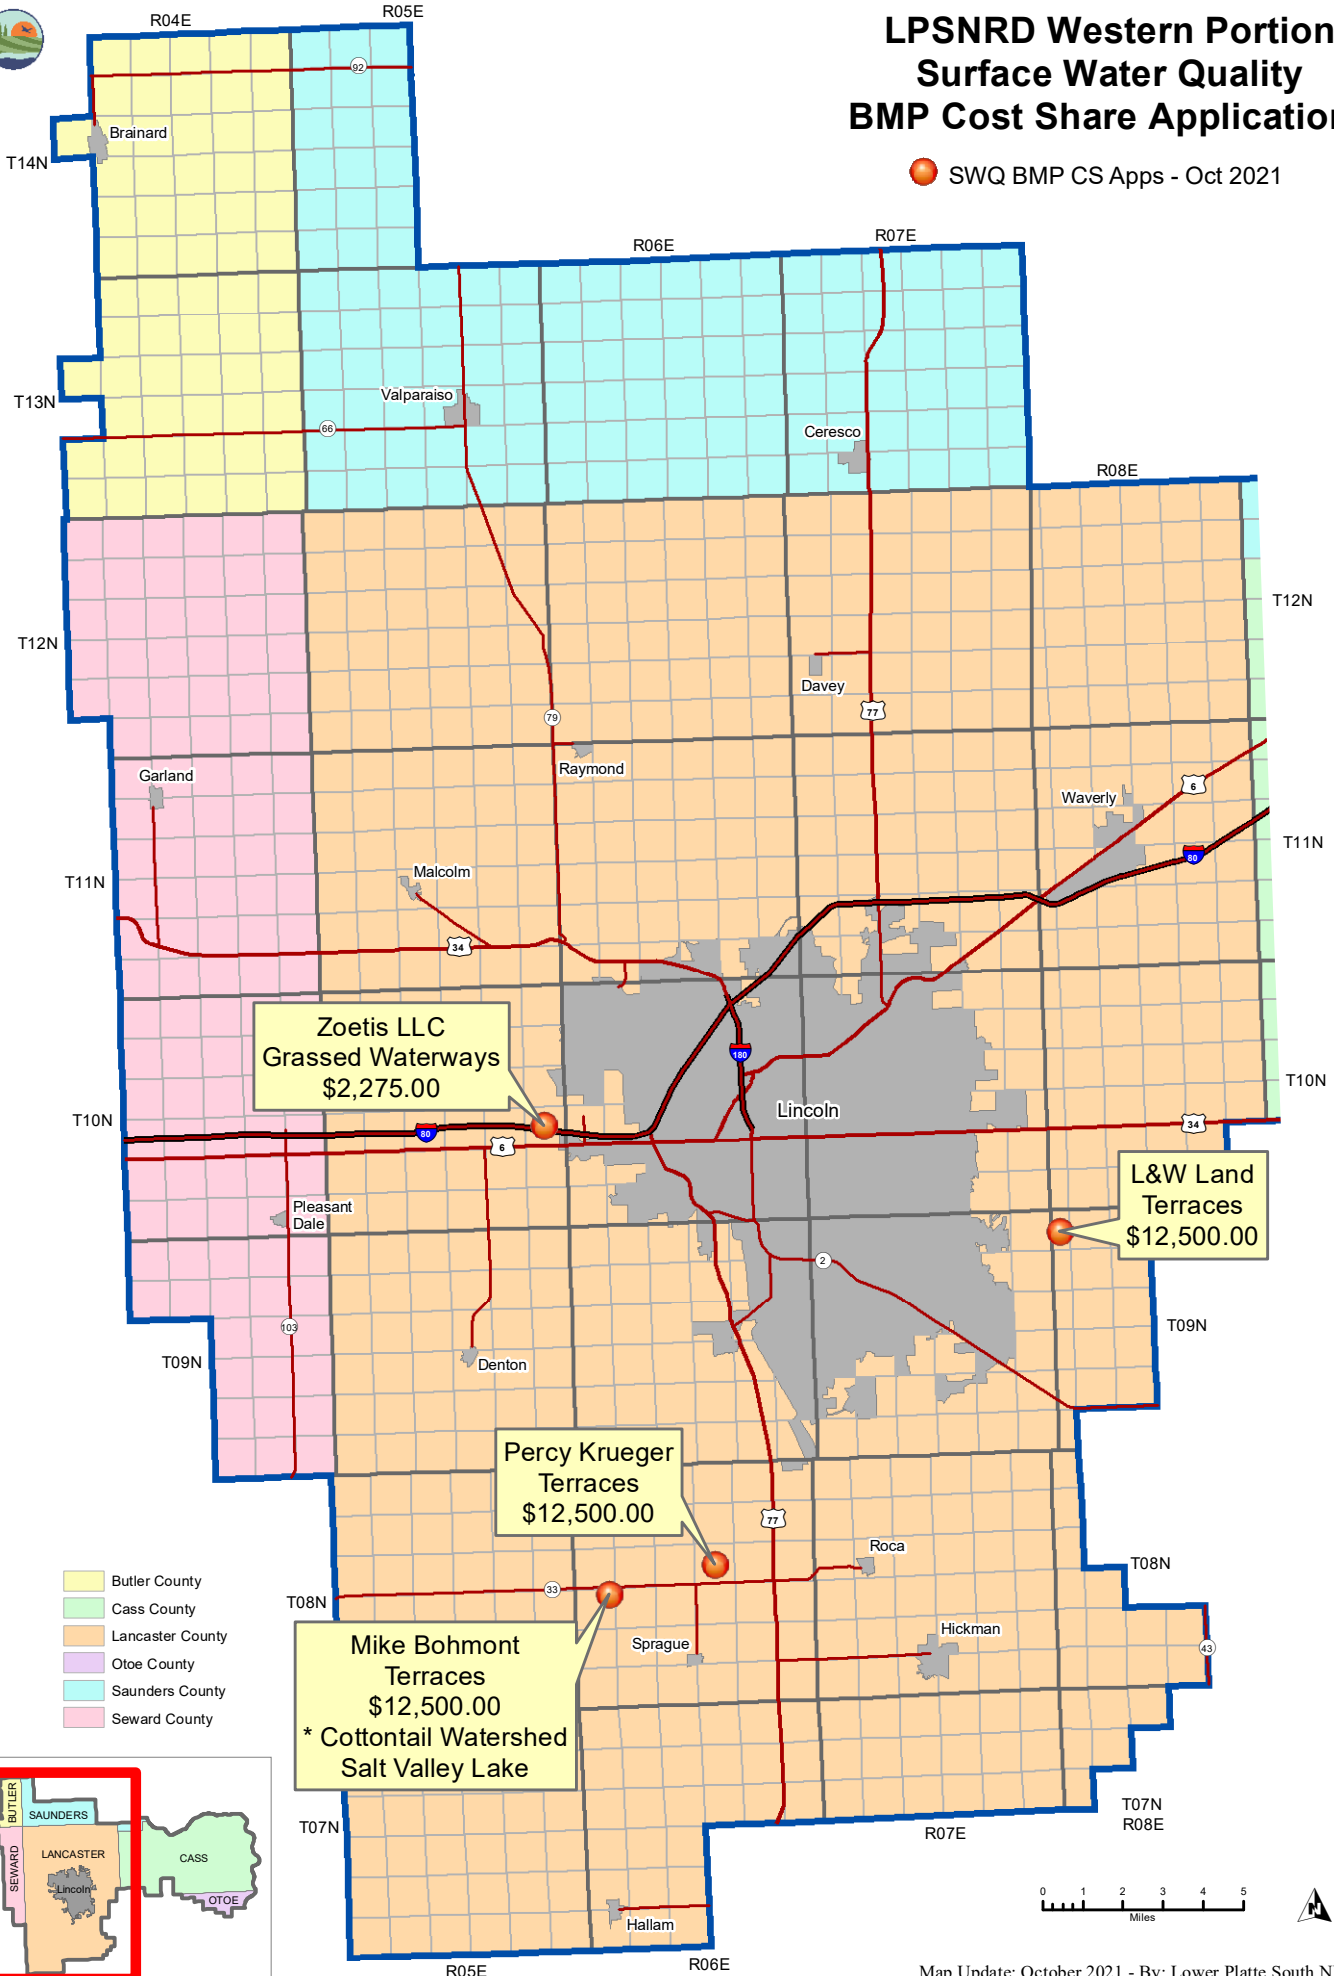

LPSNRD Eastern Portion - Surface Water Quality BMP Cost Share Applications

● SWQ BMP CS Apps - Oct 2021

James Jensen Estate
Terraces
\$3,326.00

- Butler County
- Cass County
- Lancaster County
- Otoe County
- Saunders County
- Seward County

LPSNRD Western Portion Surface Water Quality BMP Cost Share Applications

● SWQ BMP CS Apps - Oct 2021

- Butler County
- Cass County
- Lancaster County
- Otoe County
- Saunders County
- Seward County

**Mike Bohmont
Terraces
\$12,500.00**
* Cottontail Watershed
Salt Valley Lake

**Zoetis LLC
Grassed Waterways
\$2,275.00**

**L&W Land
Terraces
\$12,500.00**

**Percy Krueger
Terraces
\$12,500.00**

Map Update: October 2021 - By: Lower Platte South NRD, sdr

Sources: Lower Platte South Natural Resources District; Nebraska Department of Natural Resources; Nebraska Department of Roads