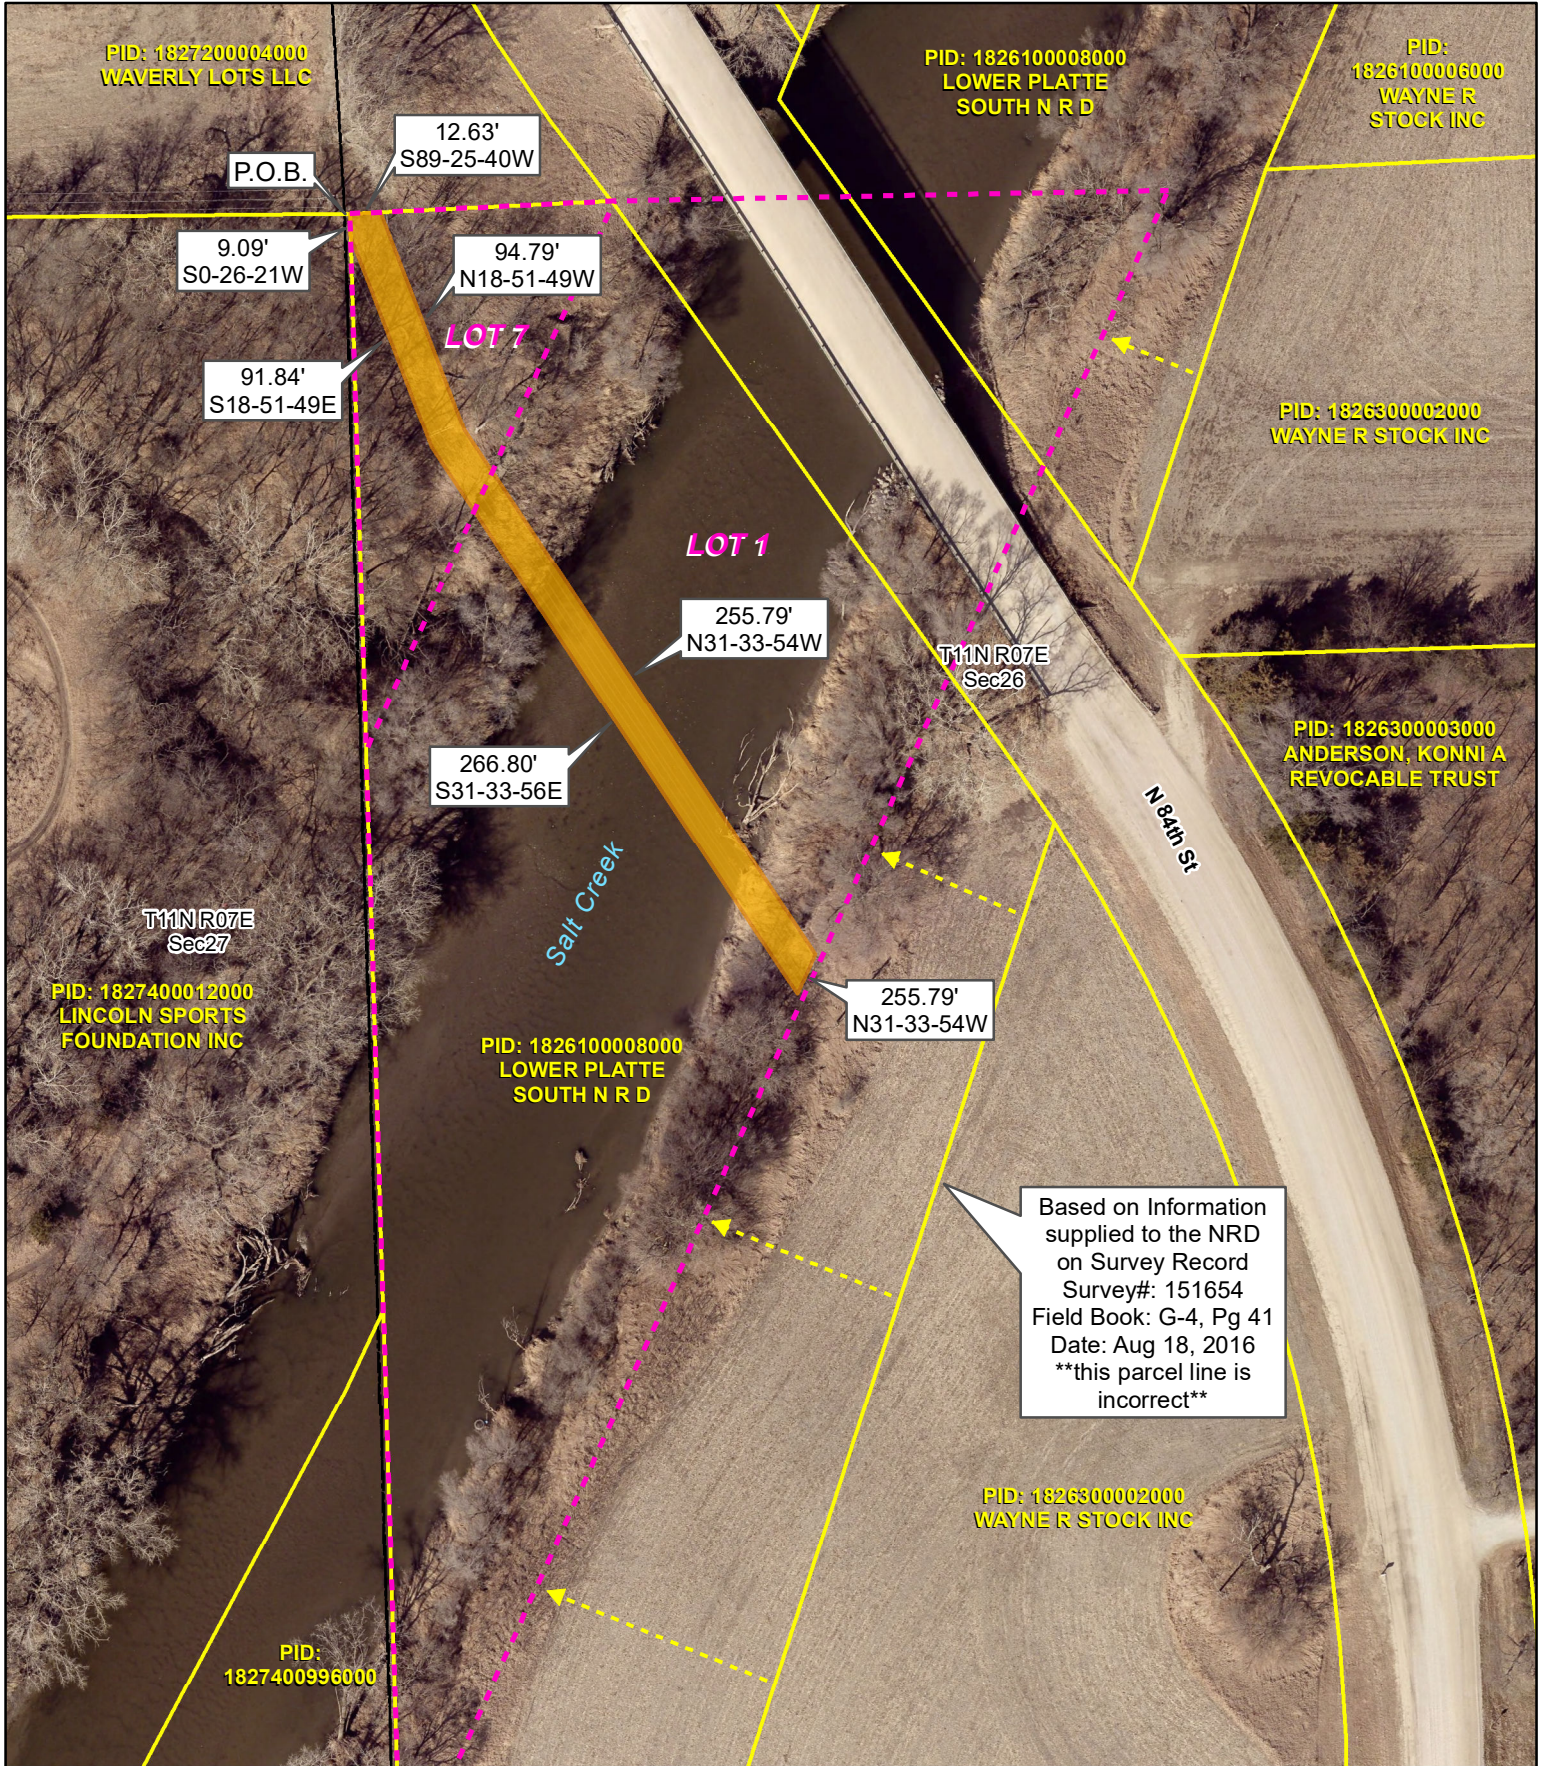

Proposed Utility Easement (LES) - pt NW SW Sec 26, T11N-R7E

Map Updated: October 2024
 By: Lower Platte South NRD, sdr

- Parcel Boundaries
- Proposed Easement Area
- Lot Lines based on Survey