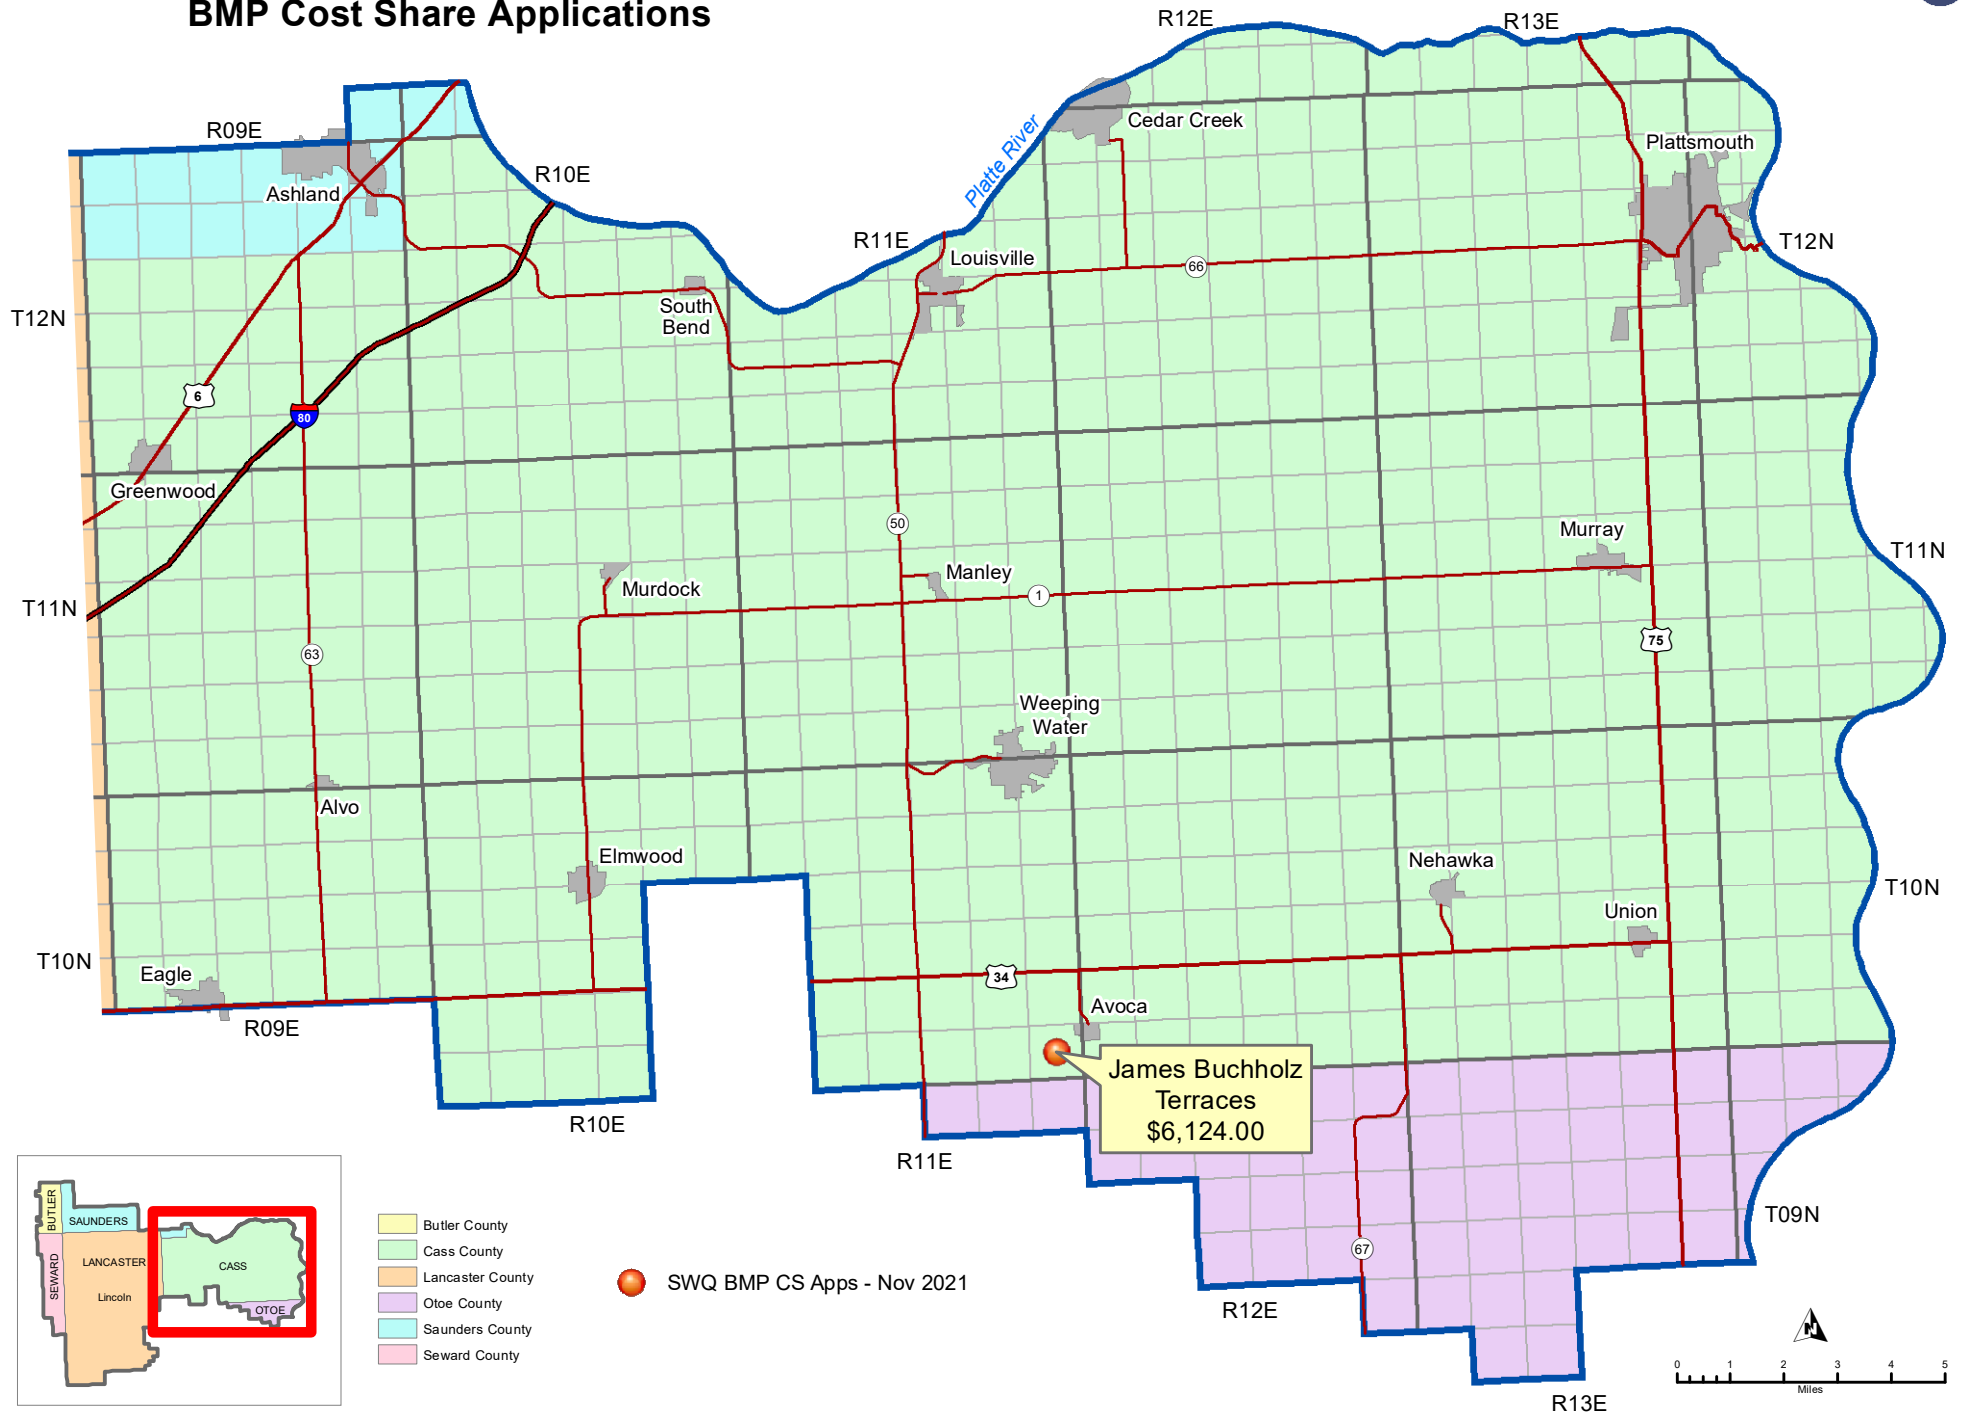

LPSNRD Eastern Portion - Surface Water Quality BMP Cost Share Applications

● SWQ BMP CS Apps - Nov 2021

- Butler County
- Cass County
- Lancaster County
- Otoe County
- Saunders County
- Seward County