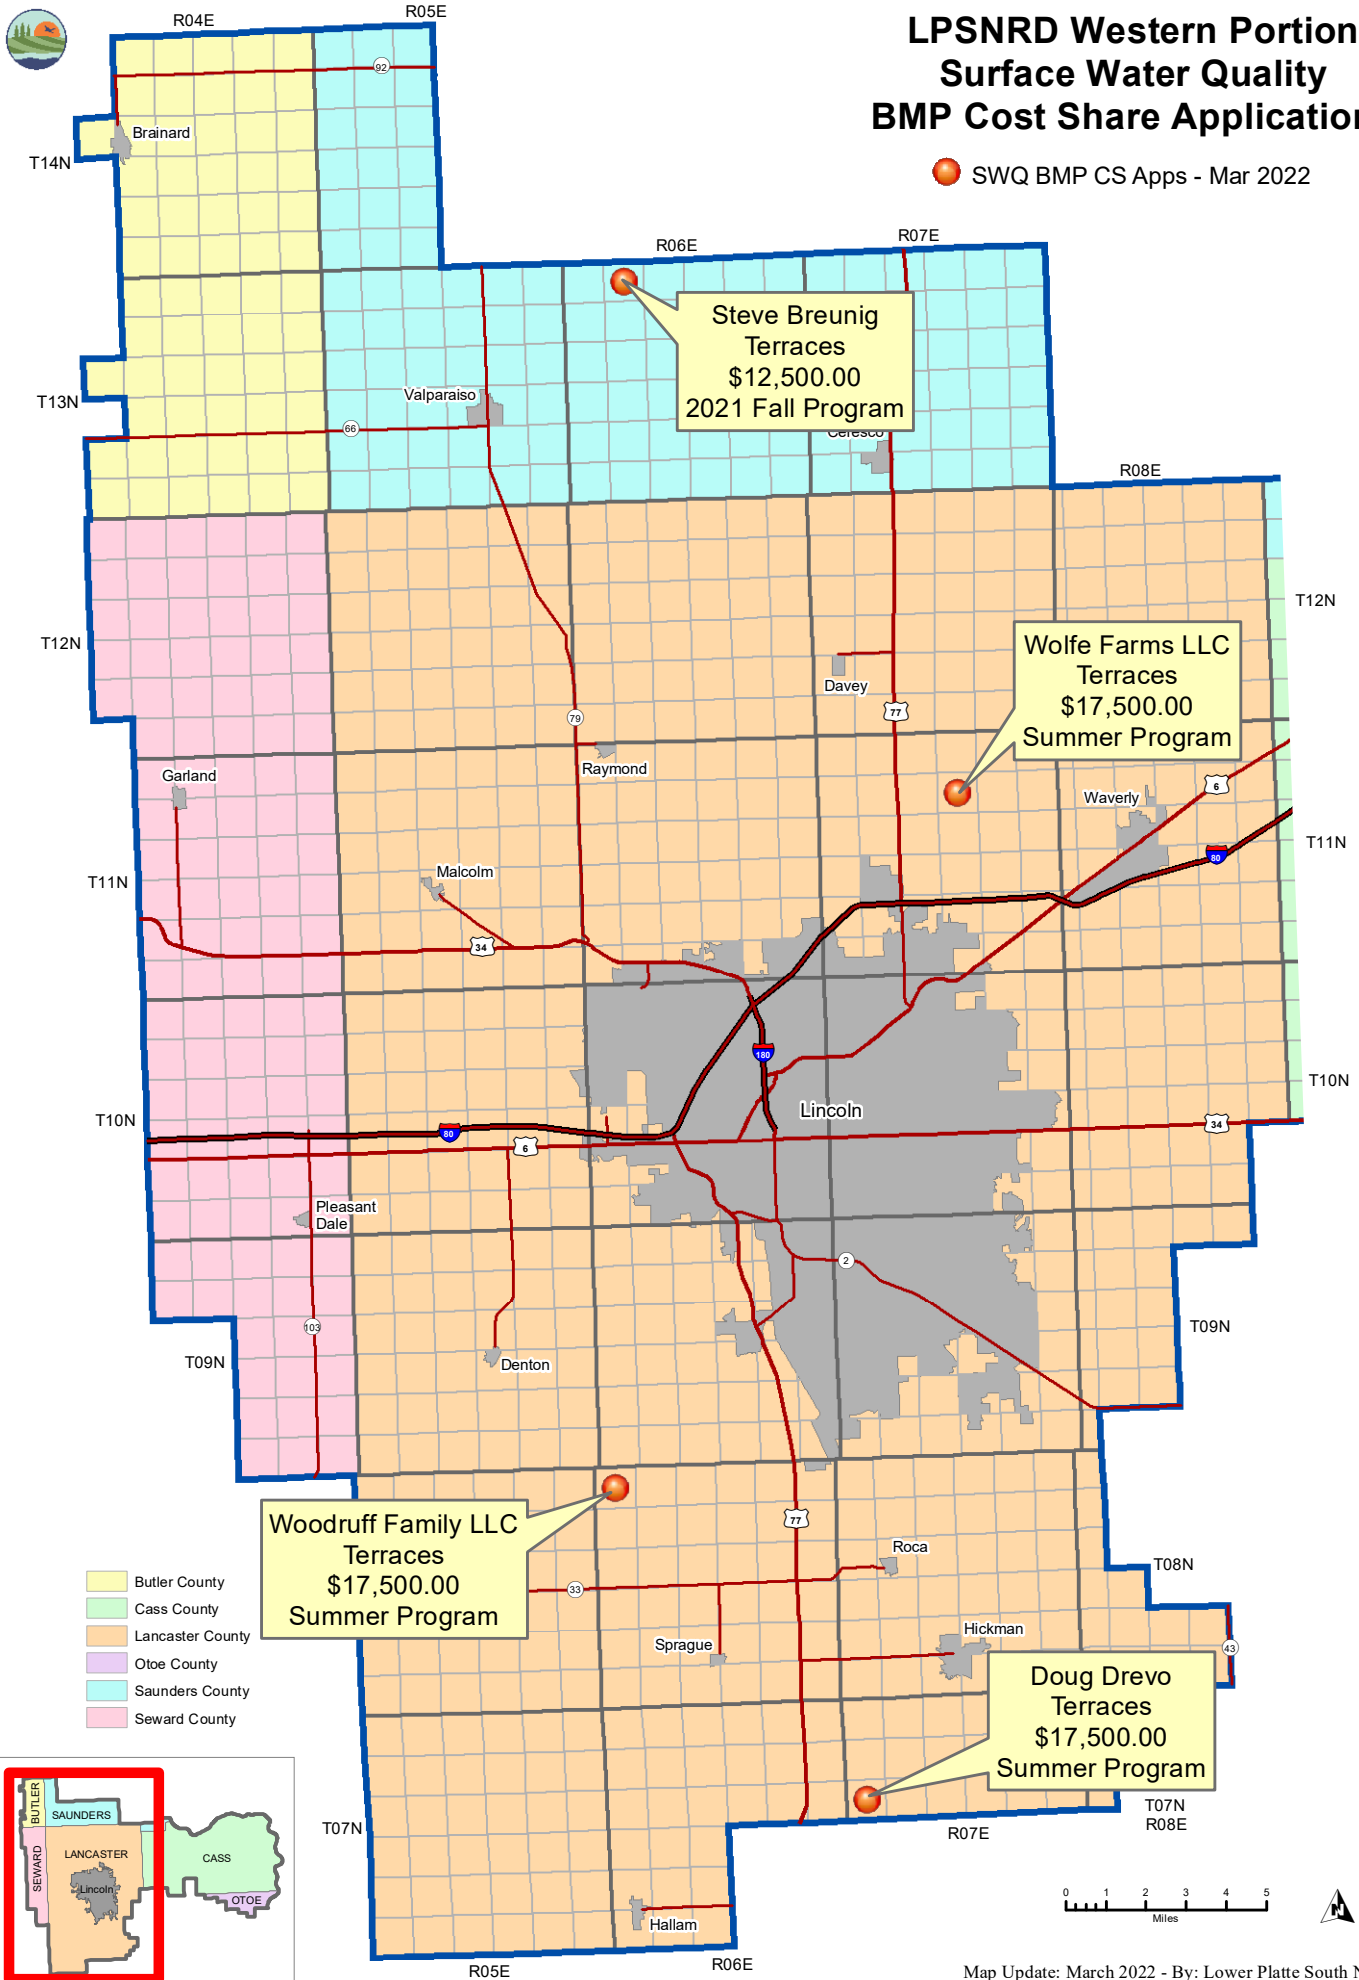

LPSNRD Western Portion Surface Water Quality BMP Cost Share Applications

● SWQ BMP CS Apps - Mar 2022

- Butler County
- Cass County
- Lancaster County
- Otoe County
- Saunders County
- Seward County

Map Update: March 2022 - By: Lower Platte South NRD, sdr

Sources: Lower Platte South Natural Resources District; Nebraska Department of Natural Resources; Nebraska Department of Roads