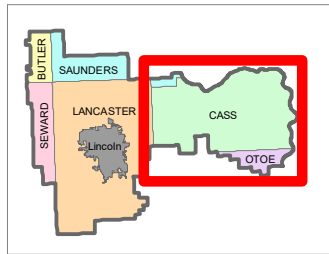

LPSNRD Eastern Portion - Surface Water Quality BMP Cost Share Applications

- Butler County
- Cass County
- Lancaster County
- Otoe County
- Saunders County
- Seward County

SWQ BMP CS Apps - May 2024

LPSNRD Western Portion Surface Water Quality BMP Cost Share Applications

● SWQ BMP CS Apps - May 2024

St. Wenceslaus
Catholic Church Bee
Terraces
\$23,795.00

- Butler County
- Cass County
- Lancaster County
- Otoe County
- Saunders County
- Seward County