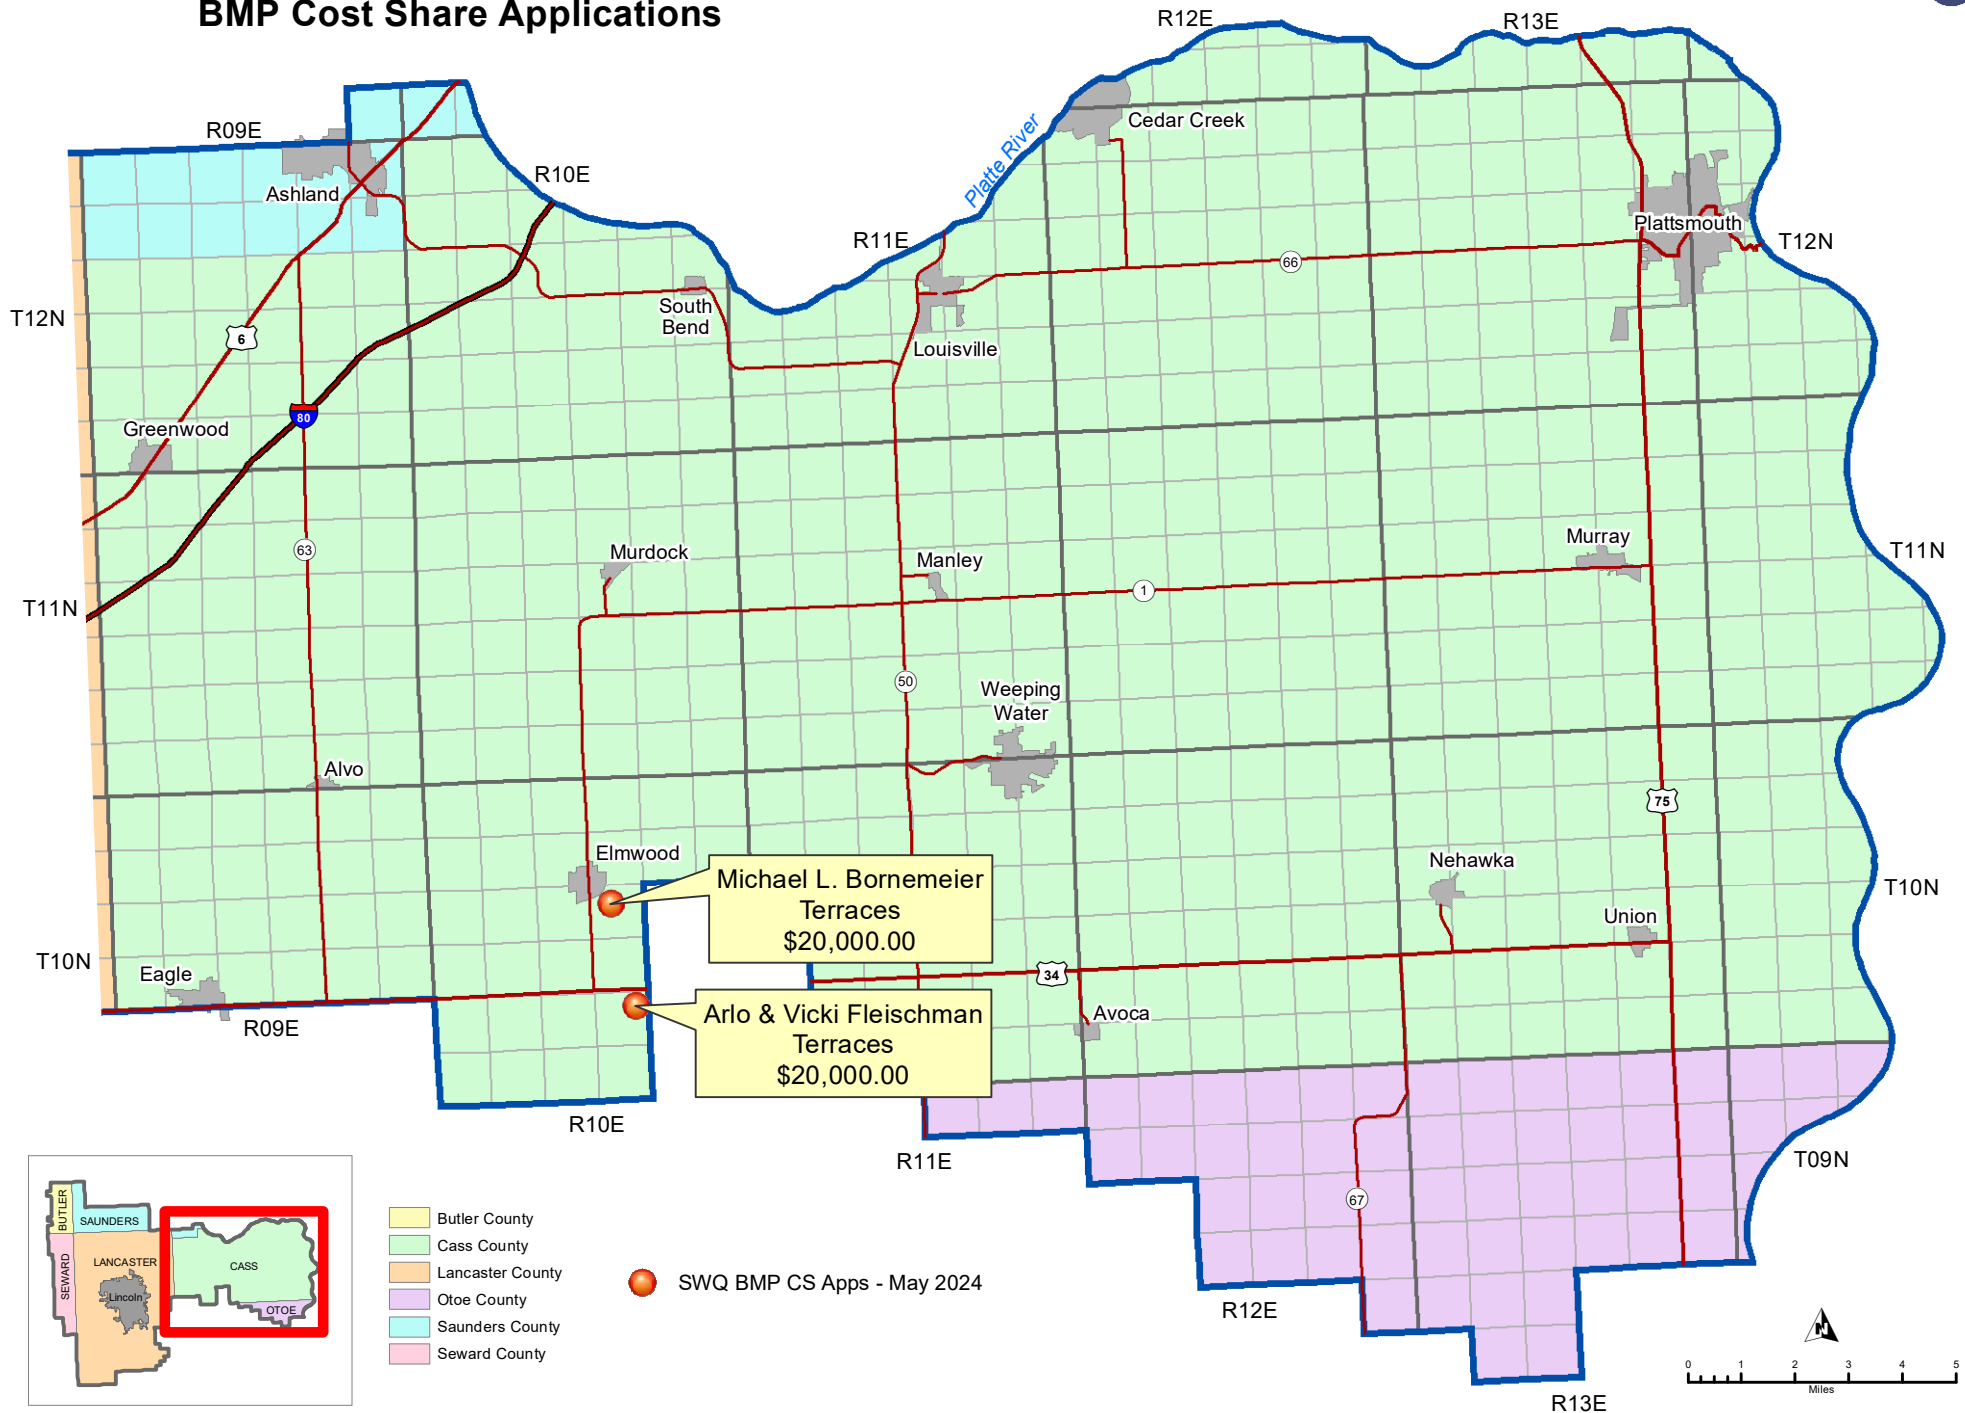

LPSNRD Eastern Portion - Surface Water Quality BMP Cost Share Applications

- Butler County
- Cass County
- Lancaster County
- Otoe County
- Saunders County
- Seward County

SWQ BMP CS Apps - May 2024

LPSNRD Western Portion Surface Water Quality BMP Cost Share Applications

● SWQ BMP CS Apps - May 2024

St. Wenceslaus
Catholic Church Bee
Terraces
\$23,795.00

- Butler County
- Cass County
- Lancaster County
- Otoe County
- Saunders County
- Seward County