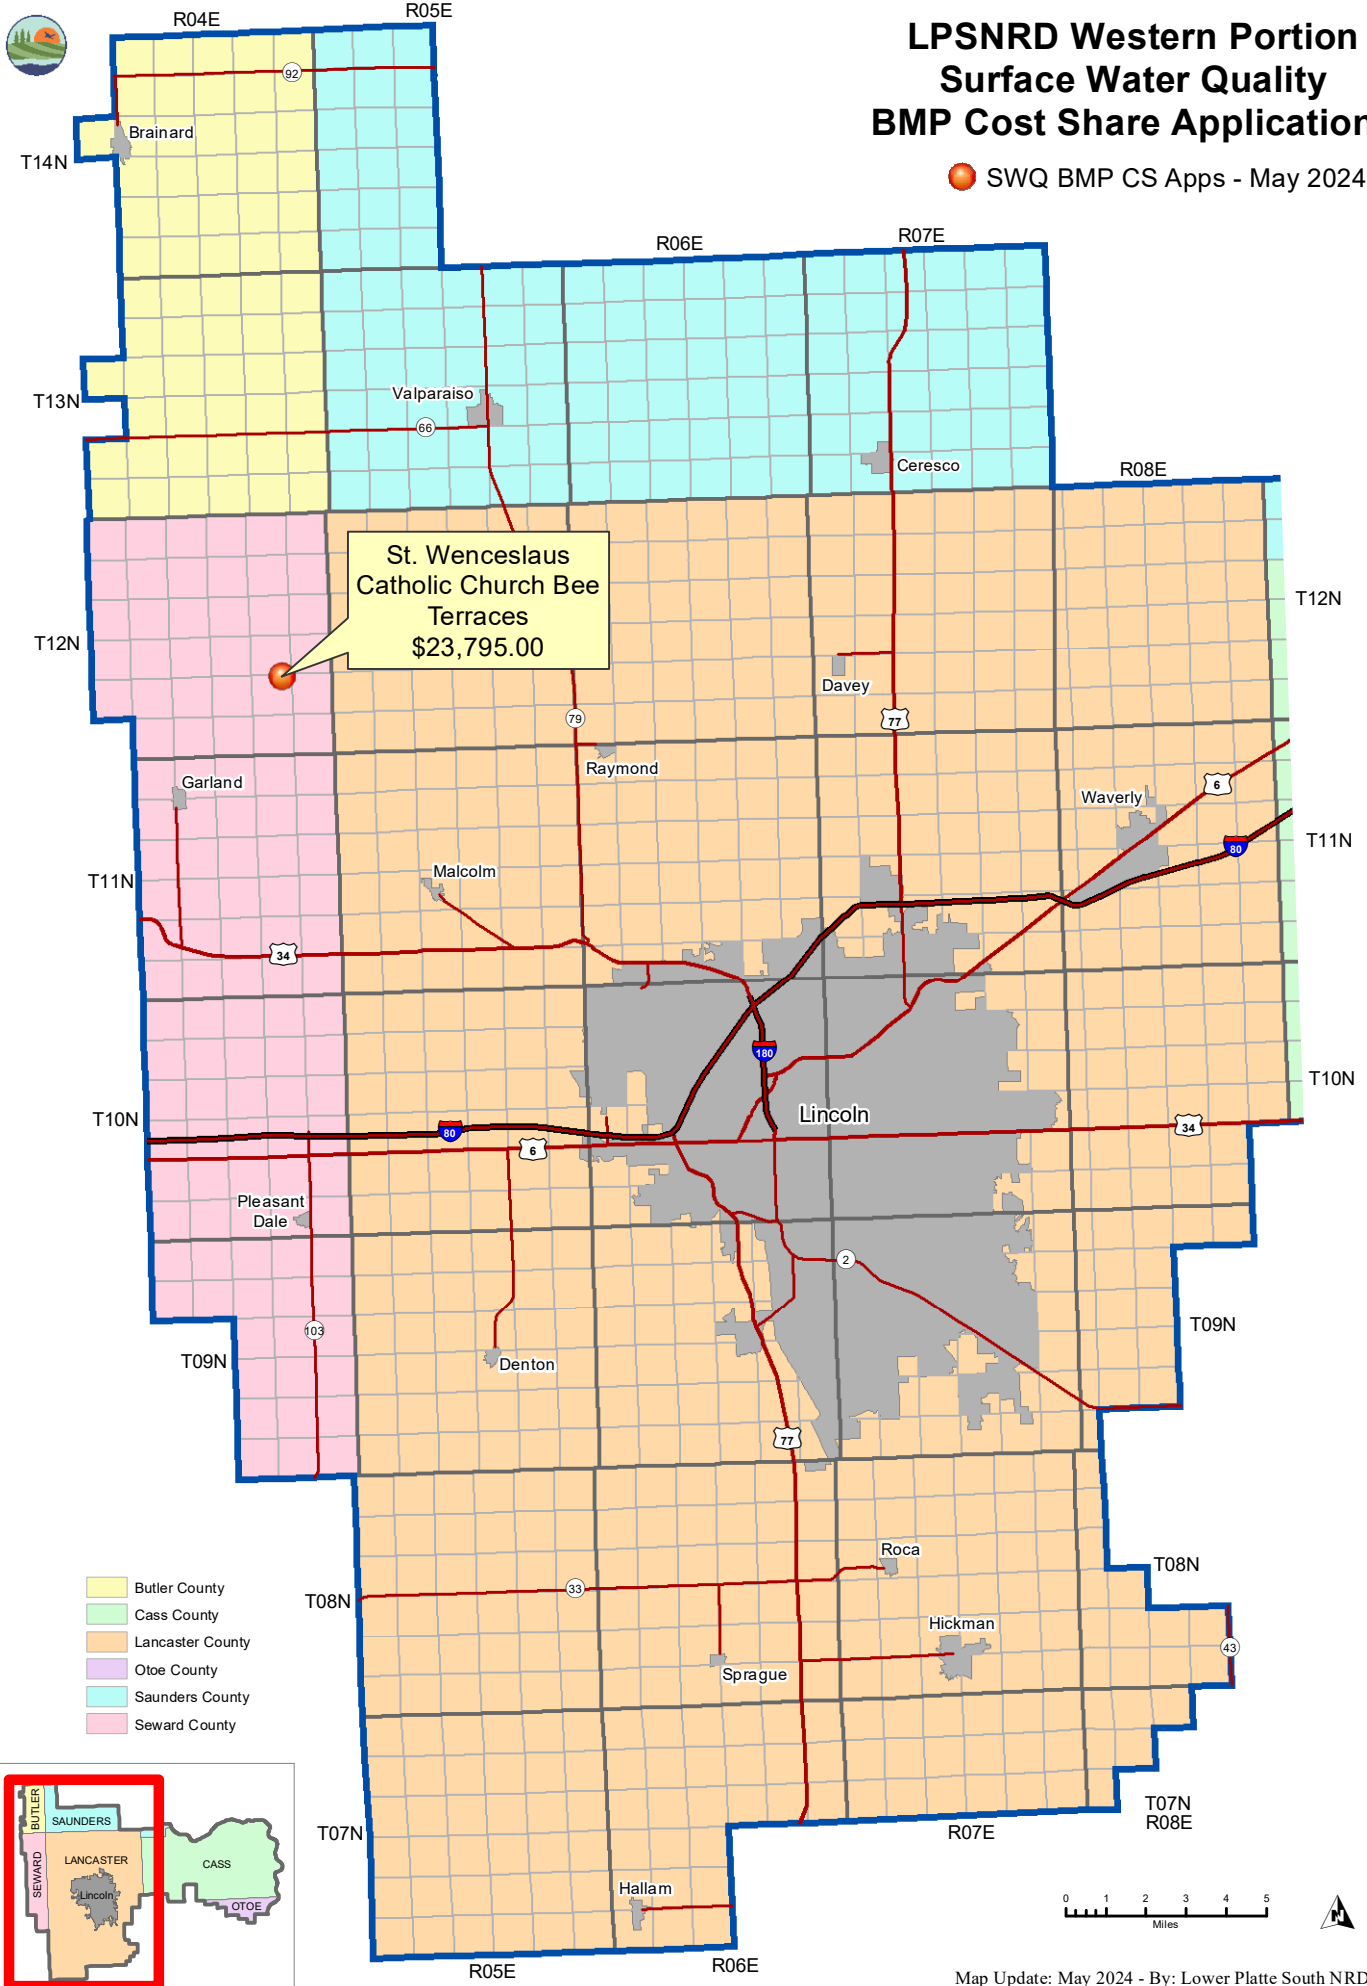

LPSNRD Eastern Portion - Surface Water Quality BMP Cost Share Applications

- Butler County
- Cass County
- Lancaster County
- Otoe County
- Saunders County
- Seward County

SWQ BMP CS Apps - May 2024

LPSNRD Western Portion Surface Water Quality BMP Cost Share Applications

● SWQ BMP CS Apps - May 2024

St. Wenceslaus
Catholic Church Bee
Terraces
\$23,795.00

- Butler County
- Cass County
- Lancaster County
- Otoe County
- Saunders County
- Seward County