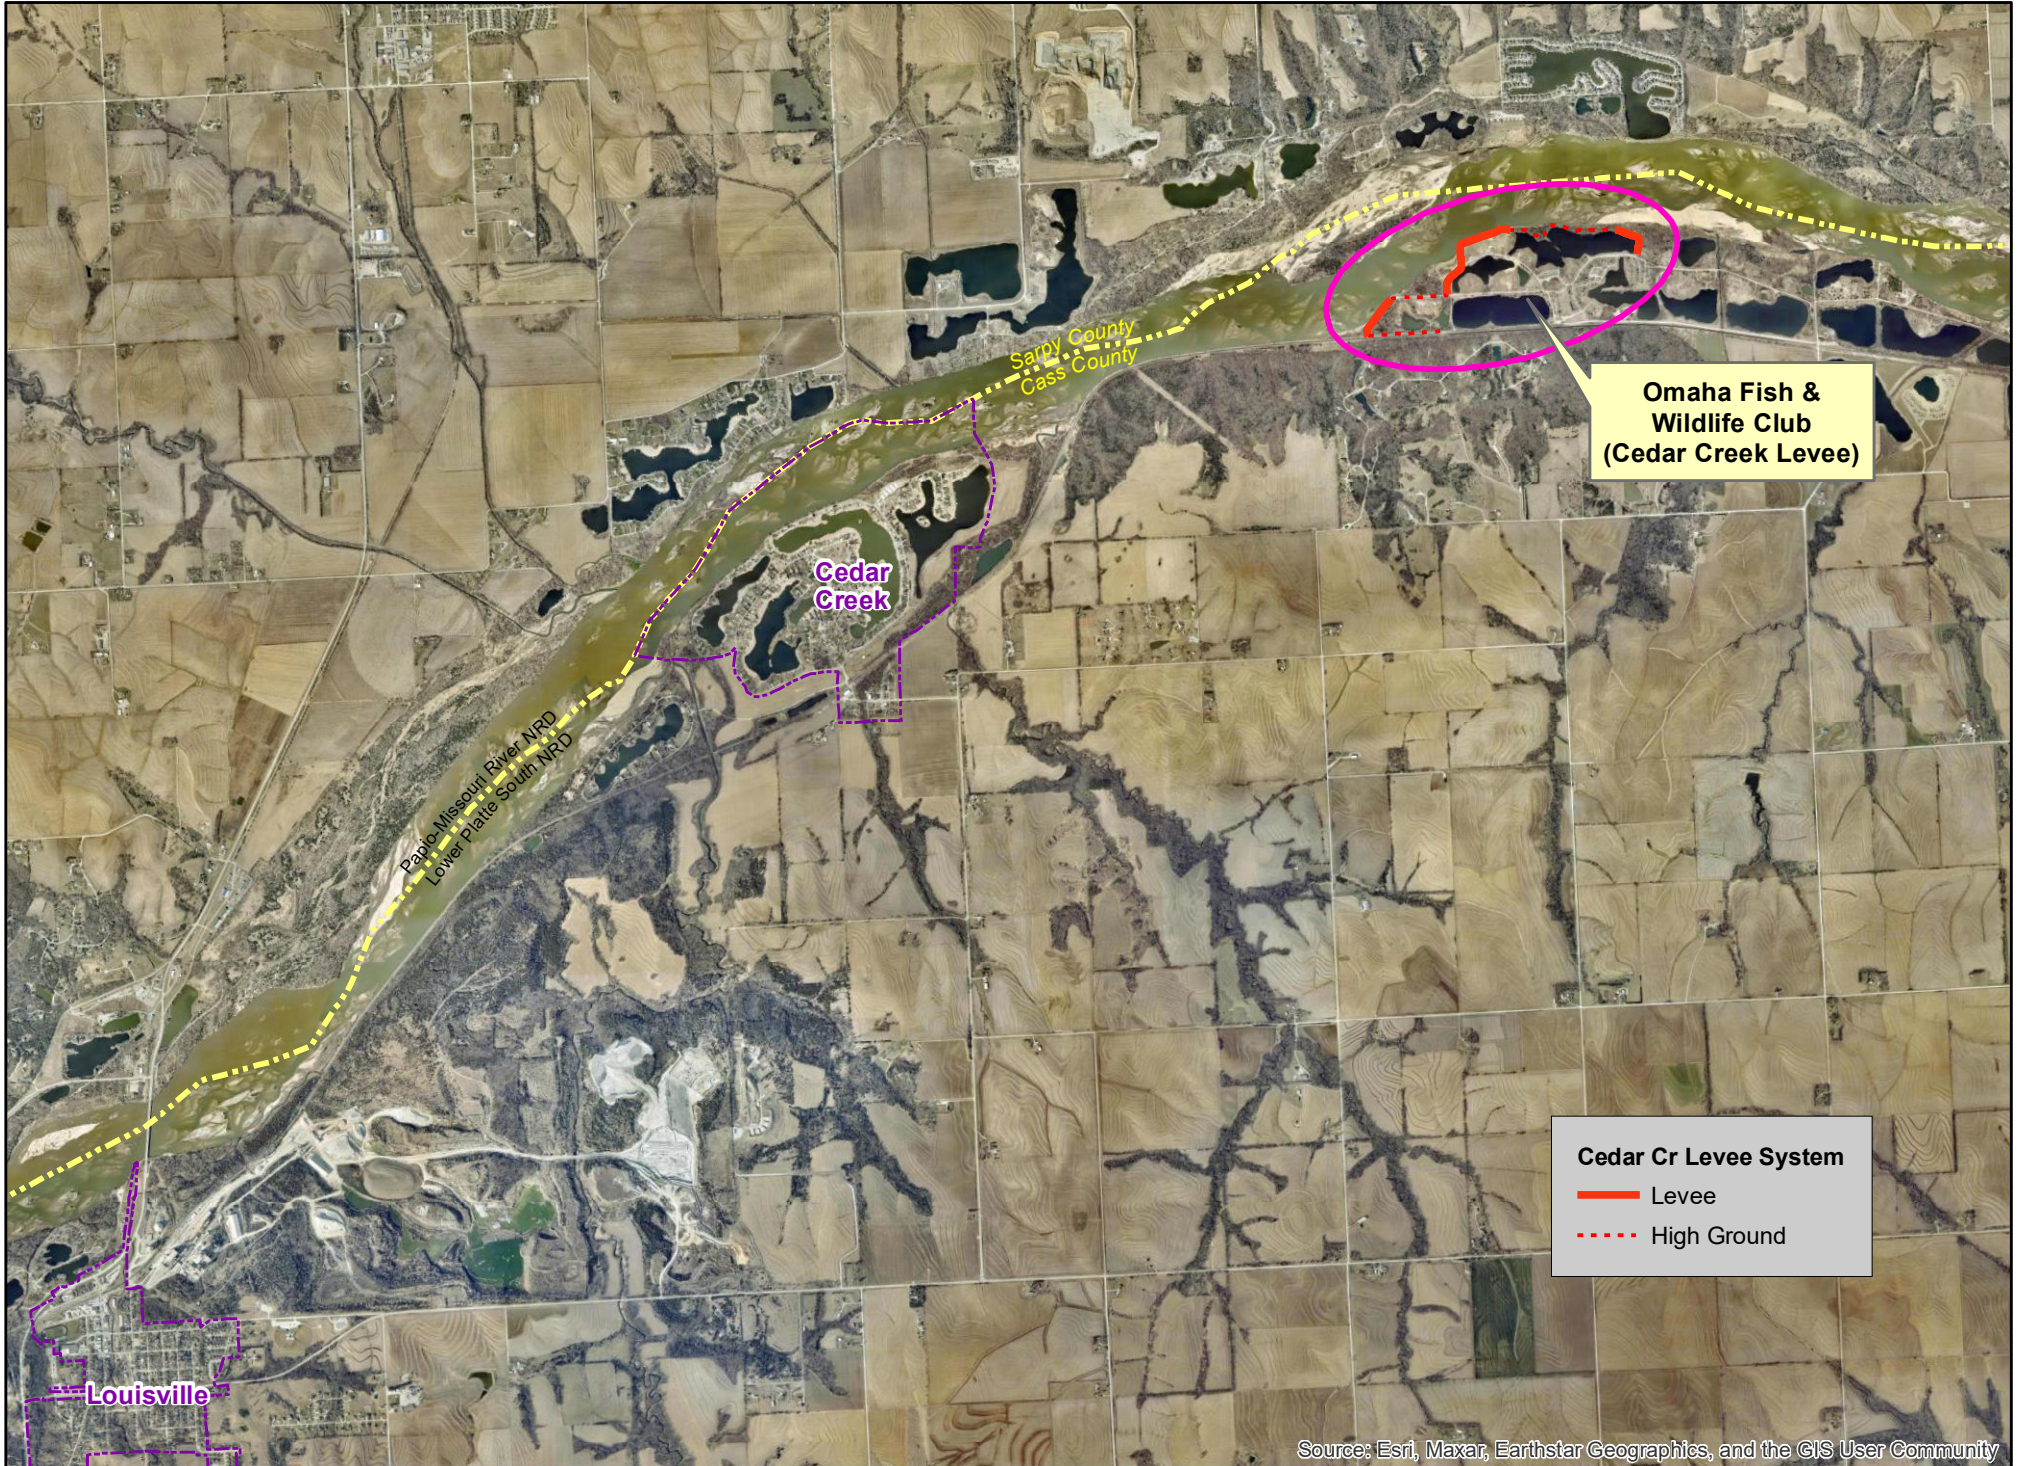

Omaha Fish + Wildlife Club (Cedar Creek Levee), Cass County

**Omaha Fish & Wildlife Club
(Cedar Creek Levee)**

Cedar Cr Levee System

- Levee
- - - High Ground

Source: Esri, Maxar, Earthstar Geographics, and the GIS User Community

Omaha Fish + Wildlife Club (Cedar Creek Levee), Cass County