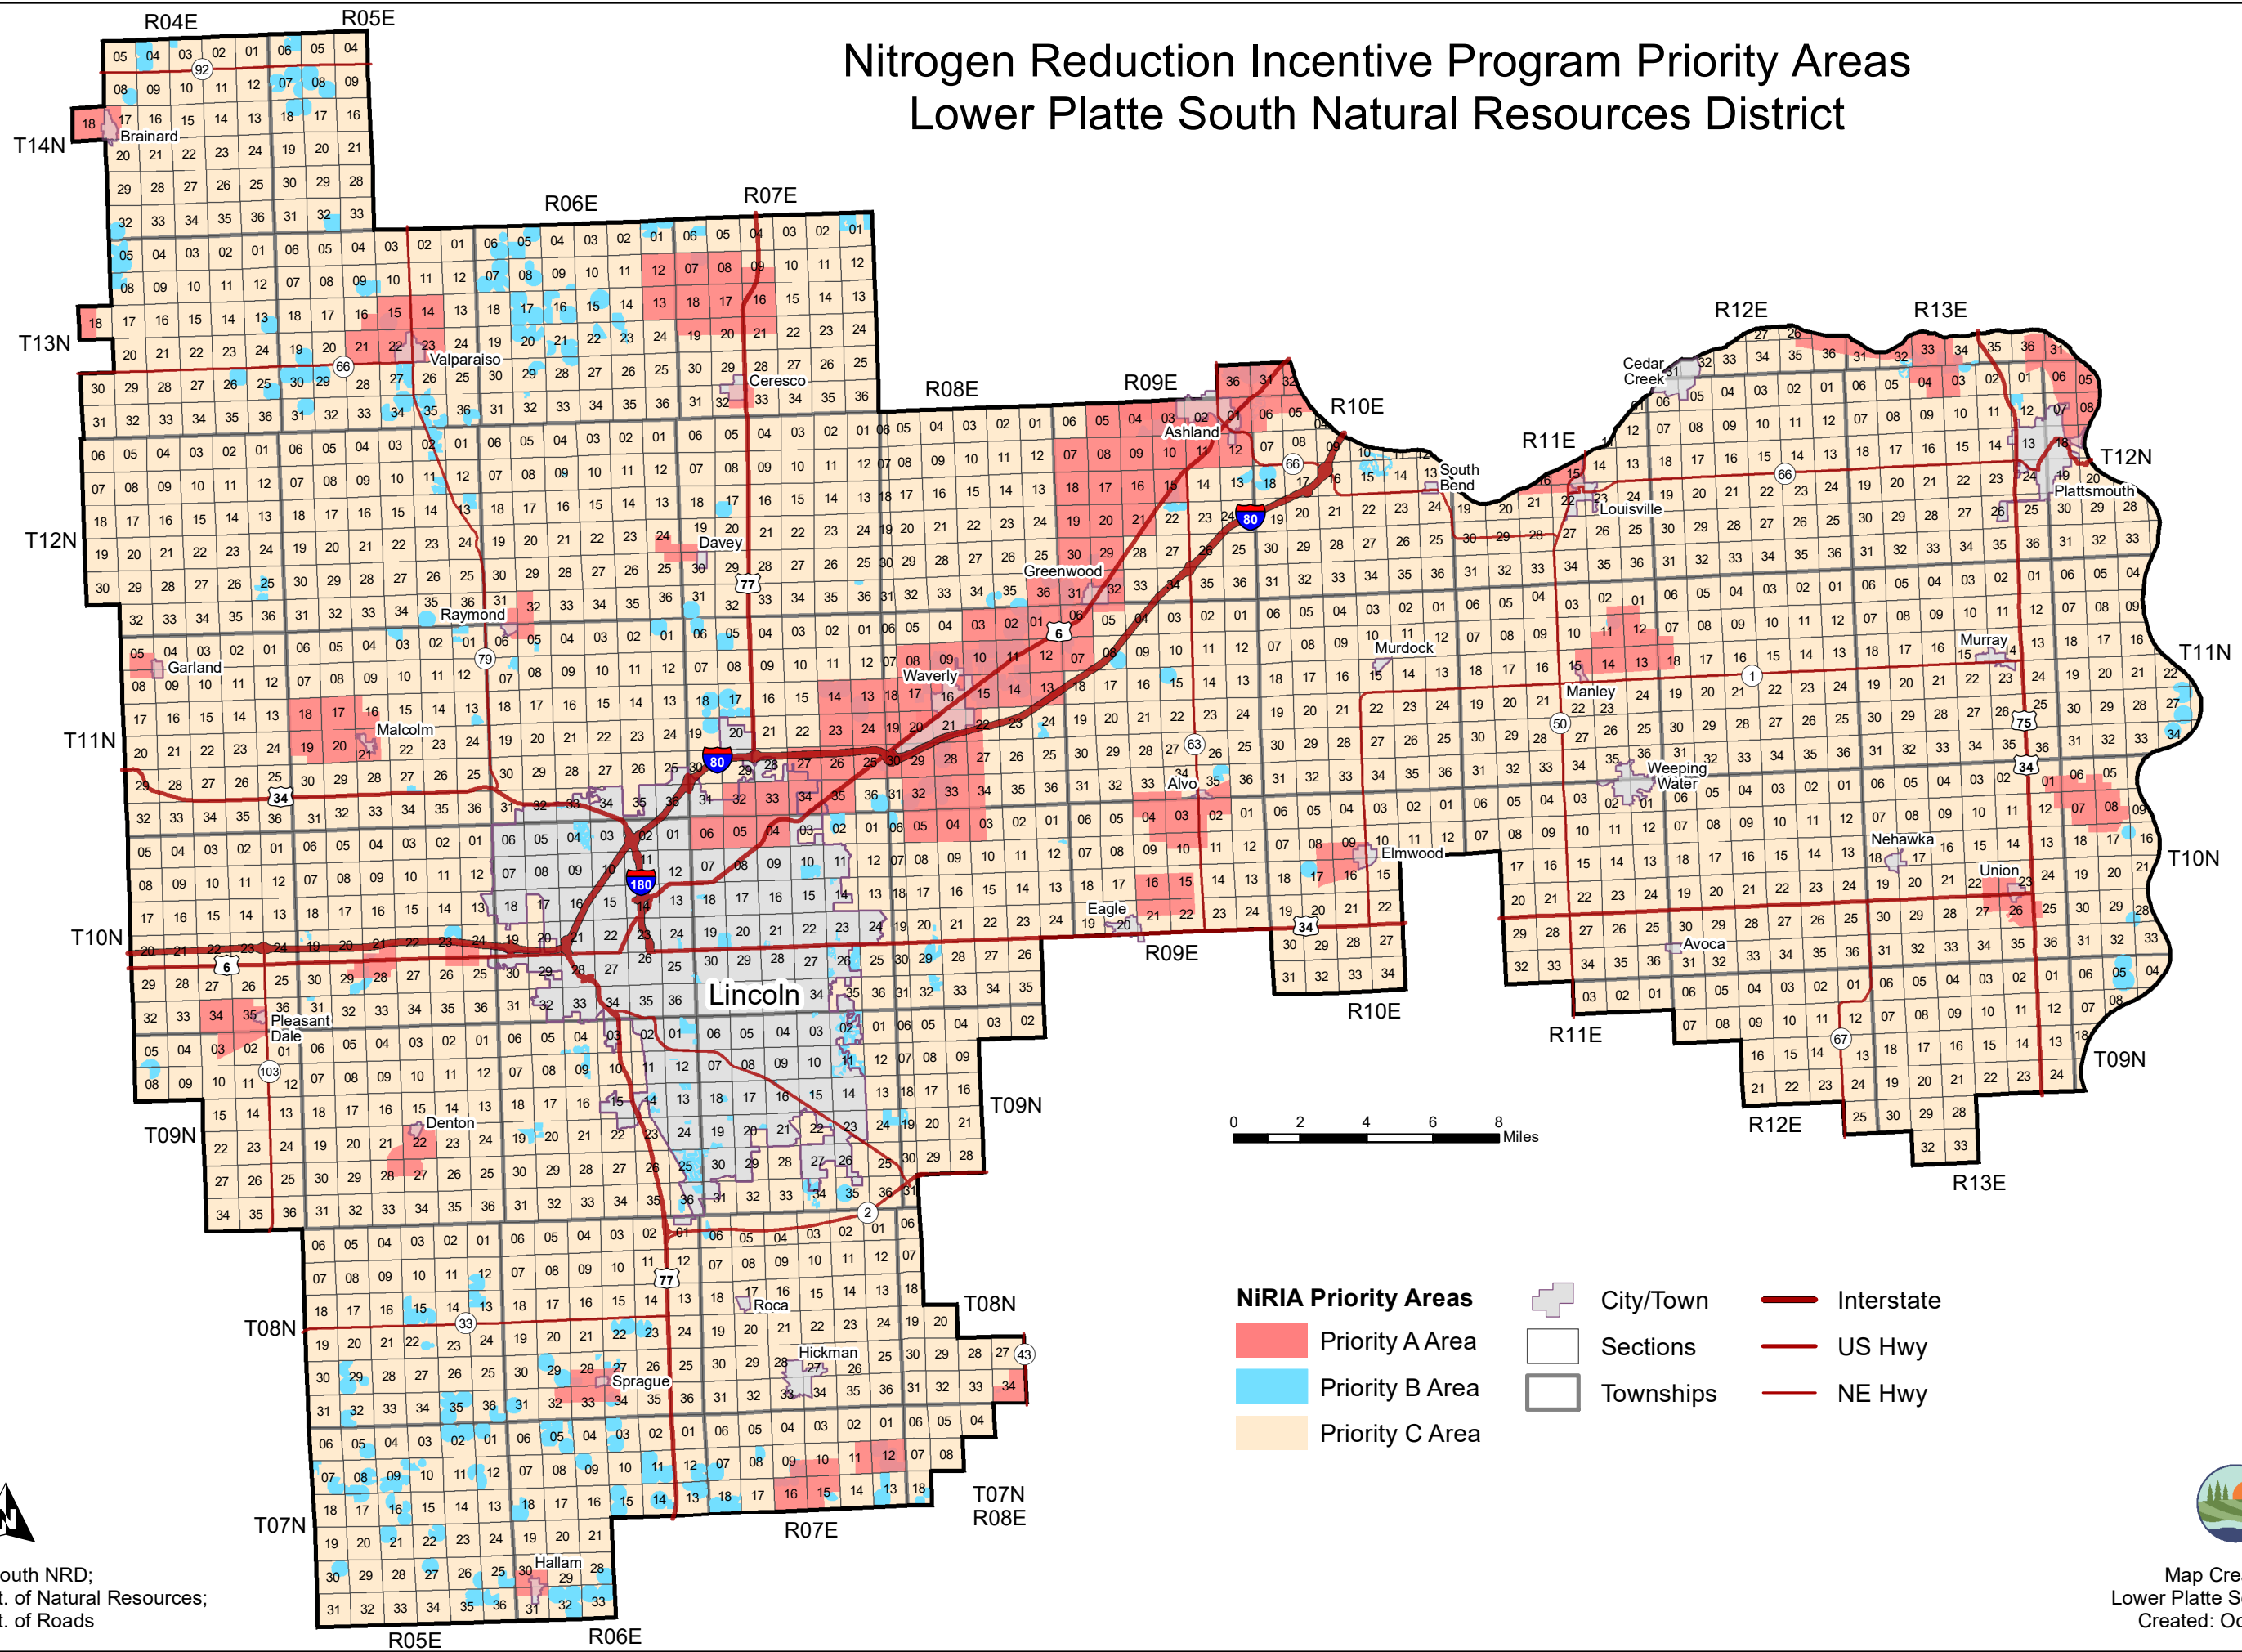

Nitrogen Reduction Incentive Program Priority Areas

Lower Platte South Natural Resources District

Sources:
 Lower Platte South NRD;
 Nebraska Dept. of Natural Resources;
 Nebraska Dept. of Roads

Map Created By:
 Lower Platte South NRD, sdr
 Created: October 2024