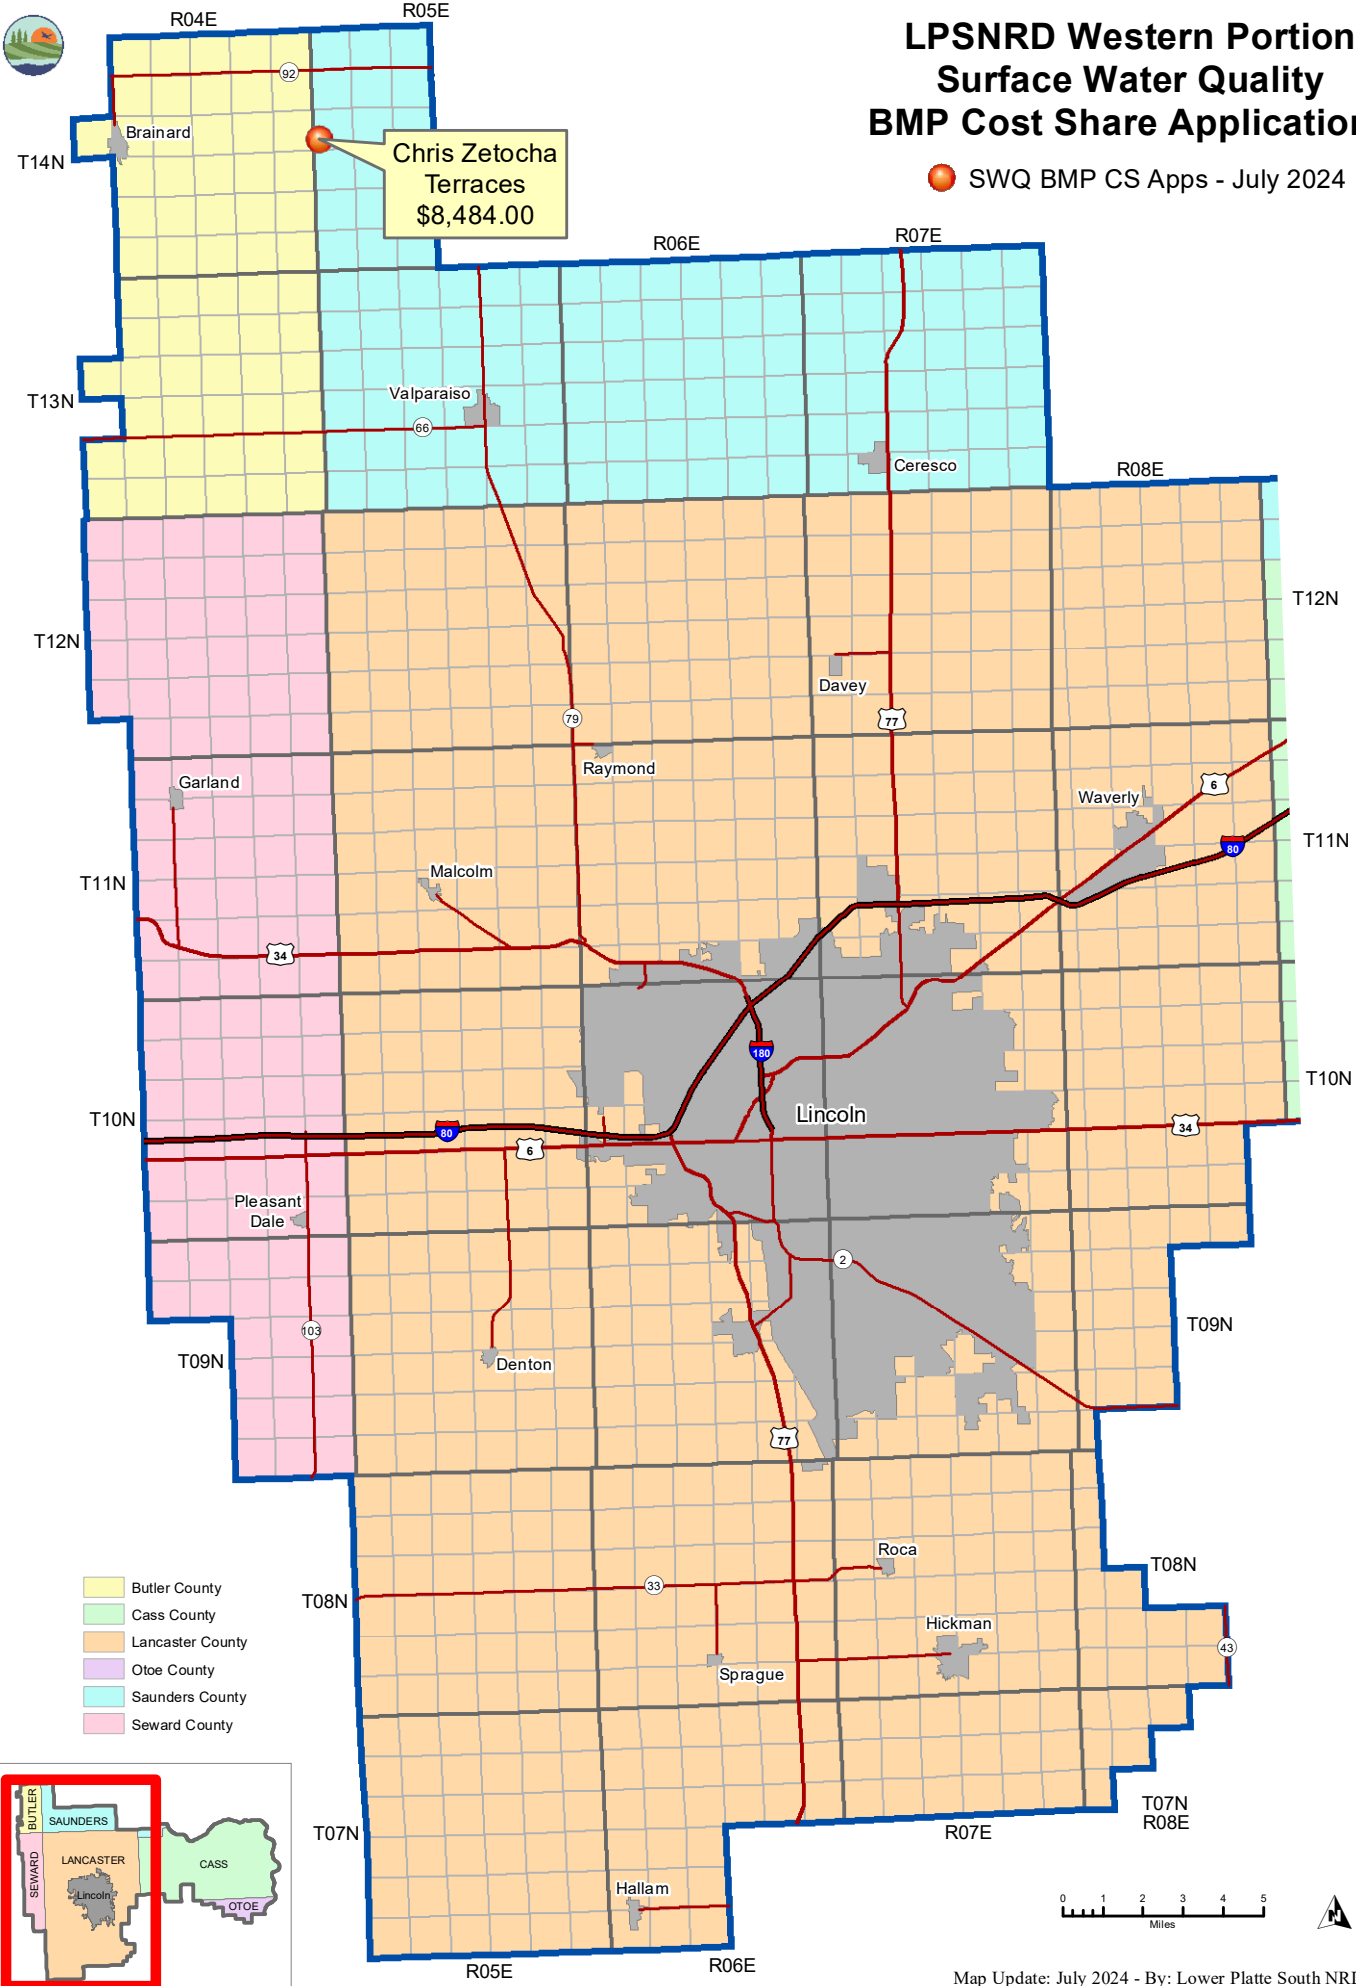

LPSNRD Western Portion Surface Water Quality BMP Cost Share Applications

● SWQ BMP CS Apps - July 2024

Map Update: July 2024 - By: Lower Platte South NRD, sdr

Sources: Lower Platte South Natural Resources District; Nebraska Department of Natural Resources; Nebraska Department of Roads