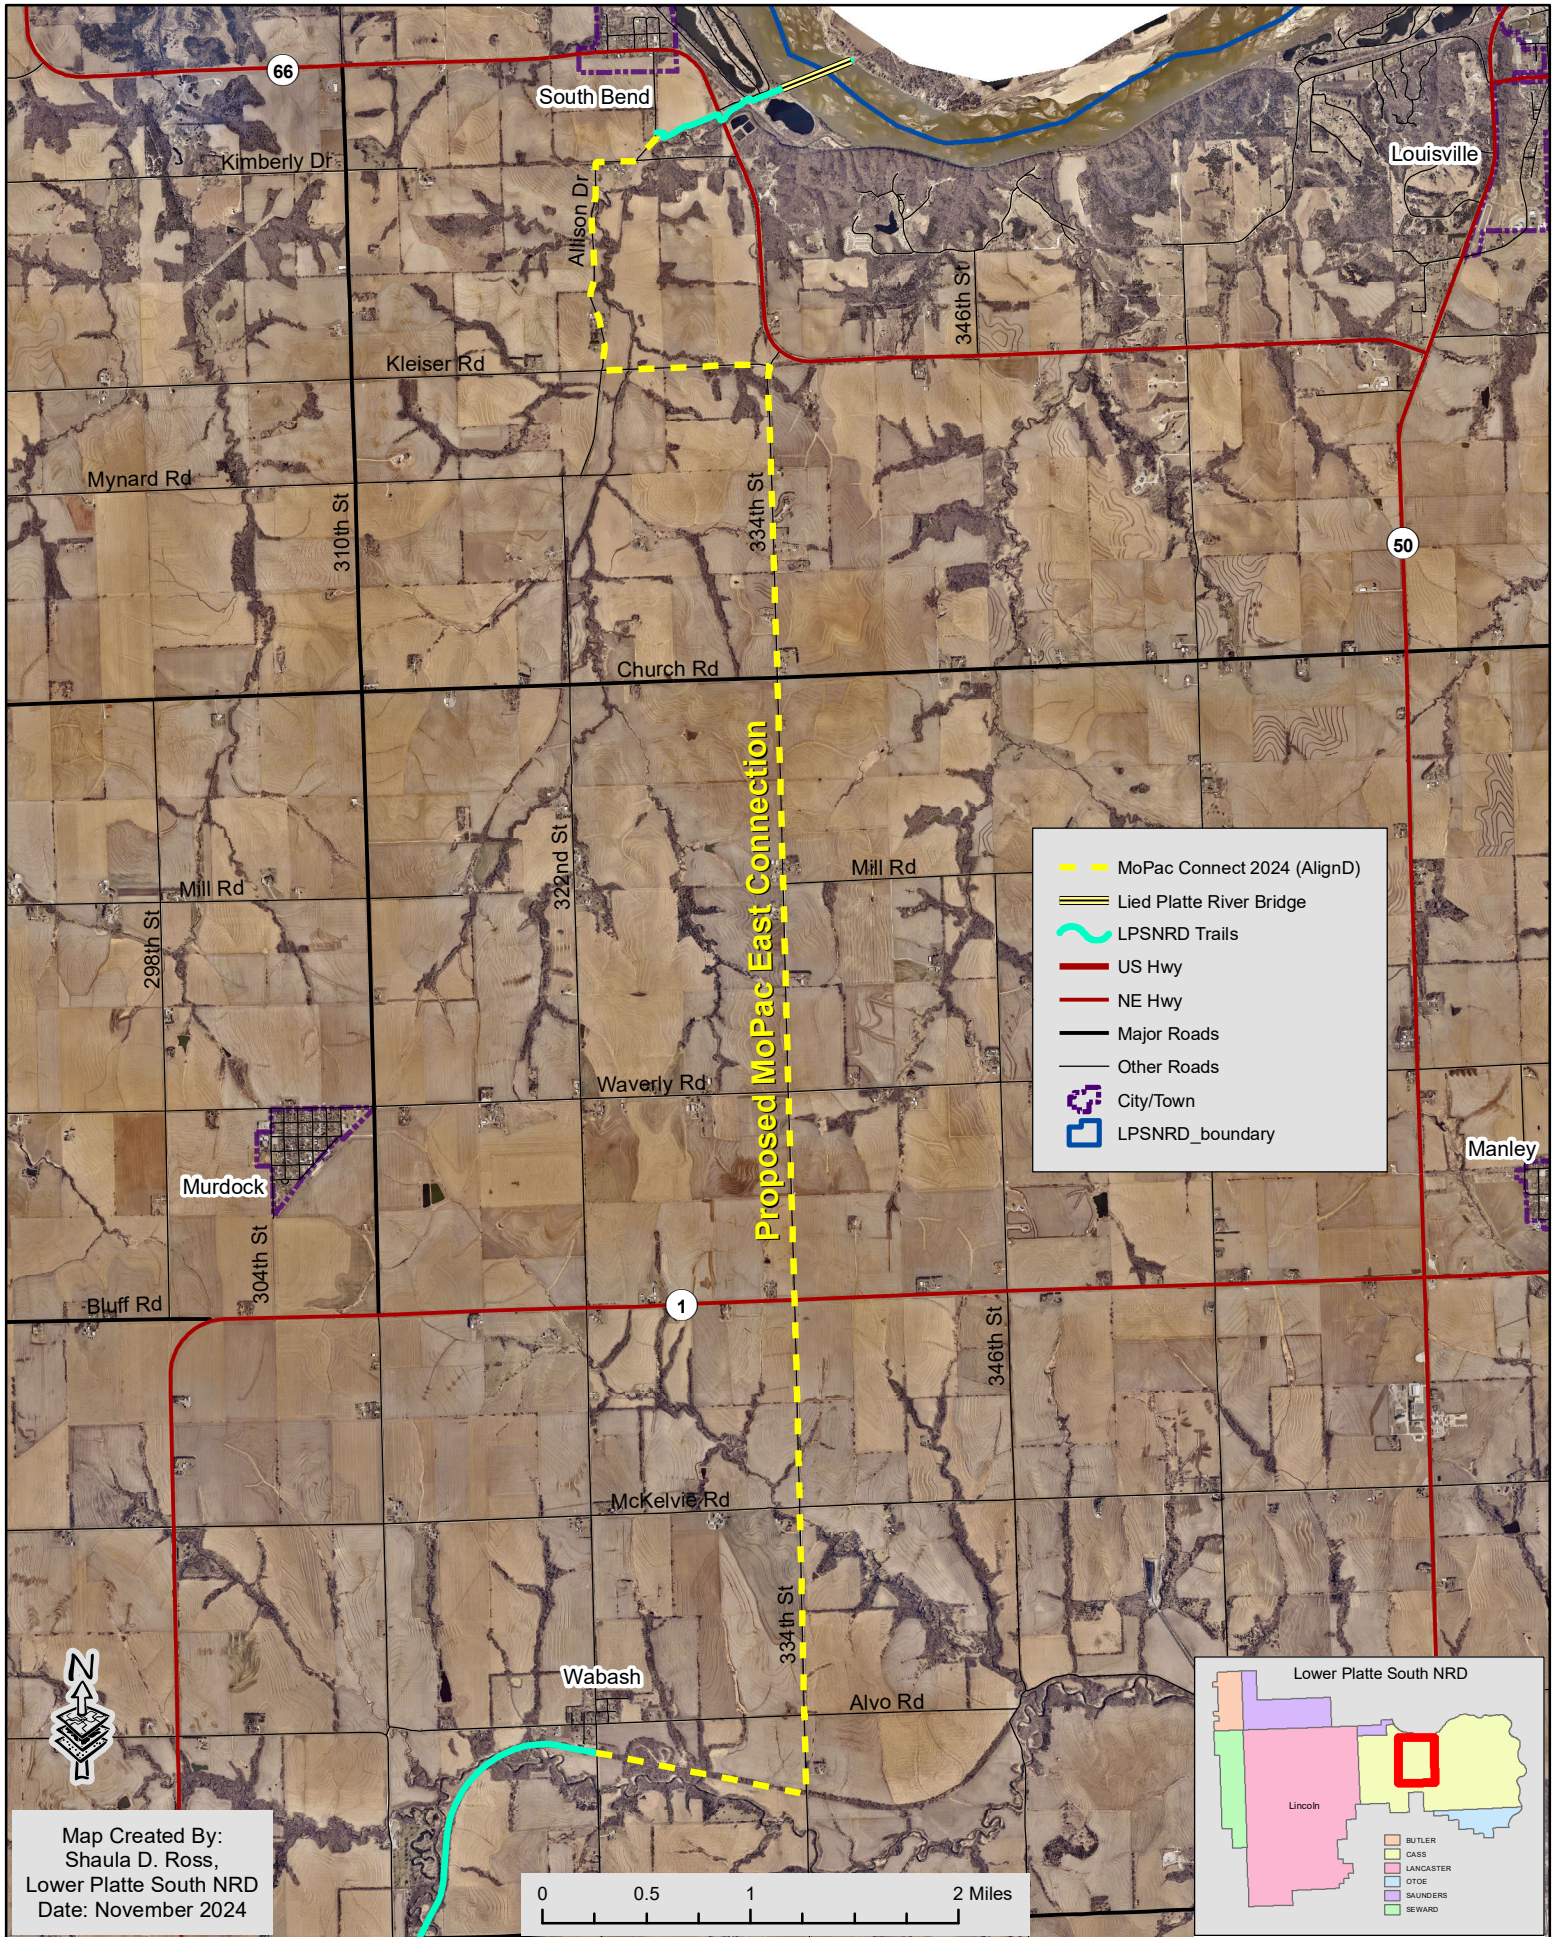

# Proposed MoPac East Connection, Wabash to Lied Platte River Bridge (Cass Co), Lower Platte South Natural Resources District

Map Created By:  
Shaula D. Ross,  
Lower Platte South NRD  
Date: November 2024

0 0.5 1 2 Miles