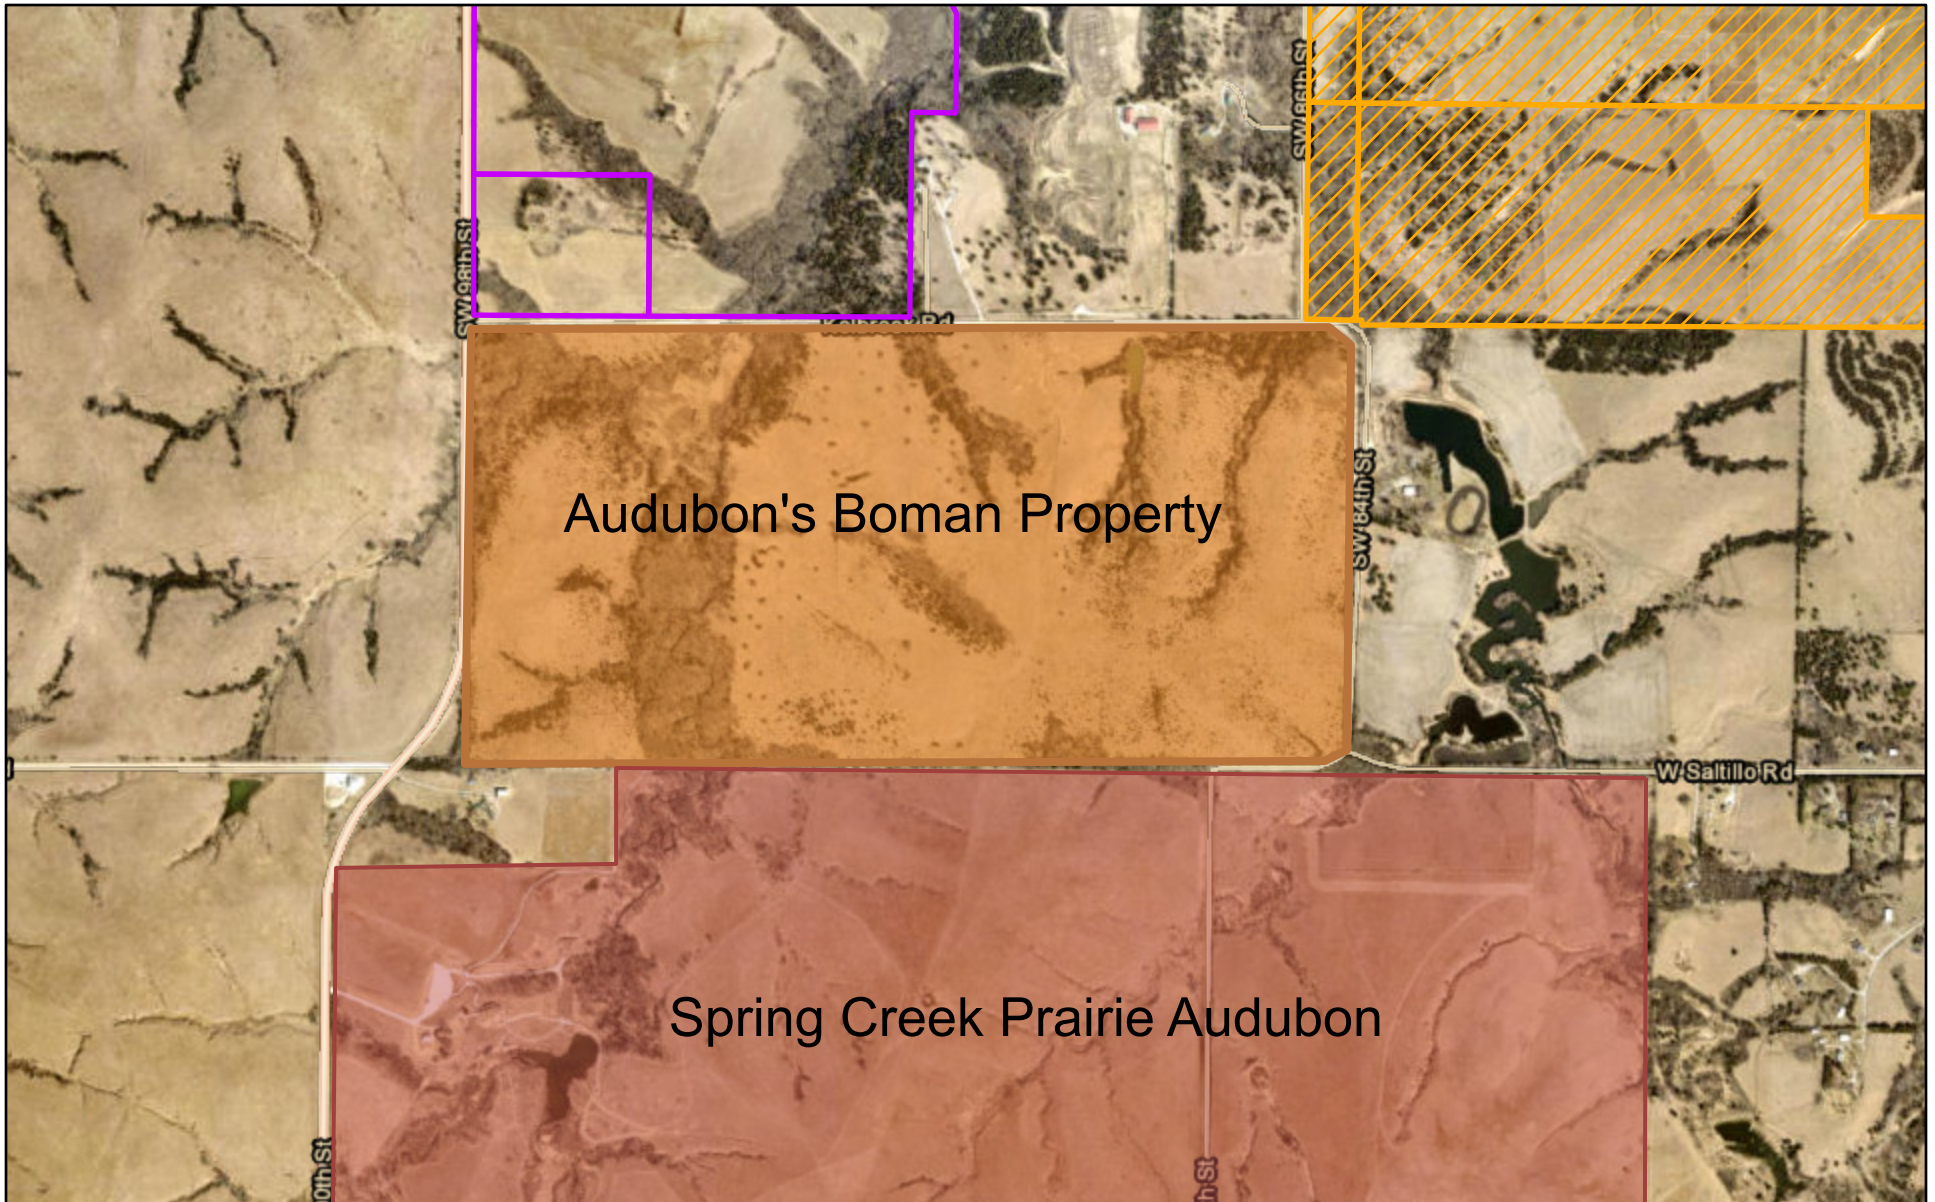

Boman Property

7/11/2023, 10:20:19 AM

-  Conservation Easements
-  LPSNRD Boundary
-  Prairie Corridor - NRD Property

Esri, HERE, iPC, Lancaster County, NE GIS, Maxar

Web AppBuilder for ArcGIS

Digitized by JEO, March 2019 | Lancaster County, NE GIS, Maxar | Esri, HERE, iPC |