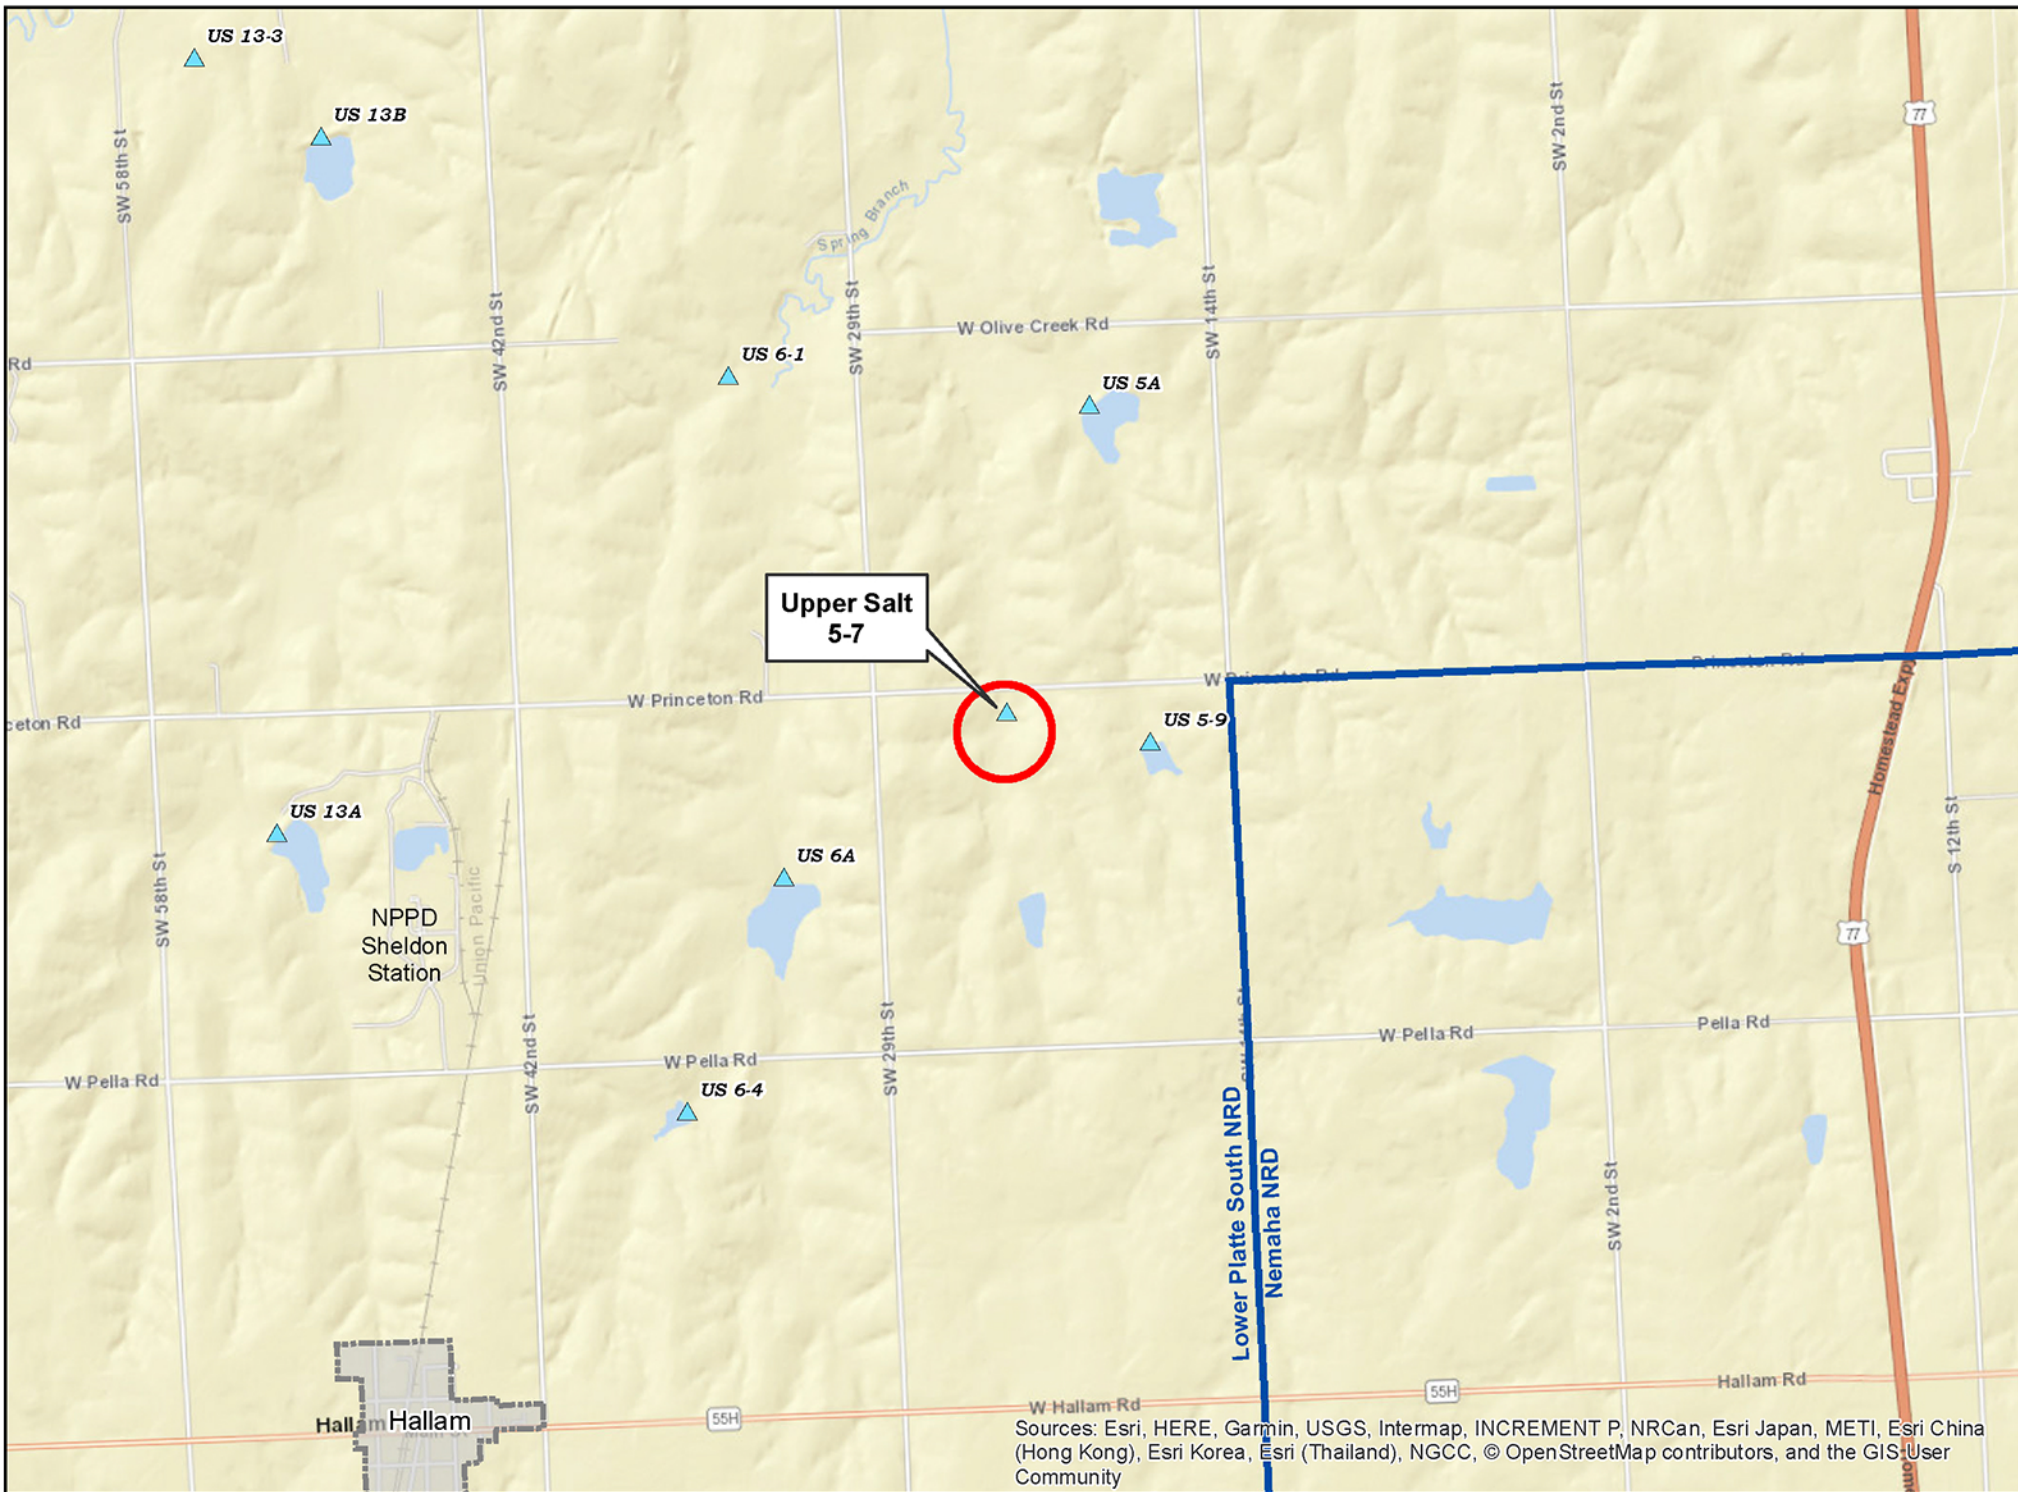

Upper Salt 5-7, Lancaster County

Sources: Esri, HERE, Garmin, USGS, Intermap, INCREMENT P, NRCan, Esri Japan, METI, Esri China (Hong Kong), Esri Korea, Esri (Thailand), NGCC, © OpenStreetMap contributors, and the GIS User Community

W Princeton Rd

Pipe Repair Location