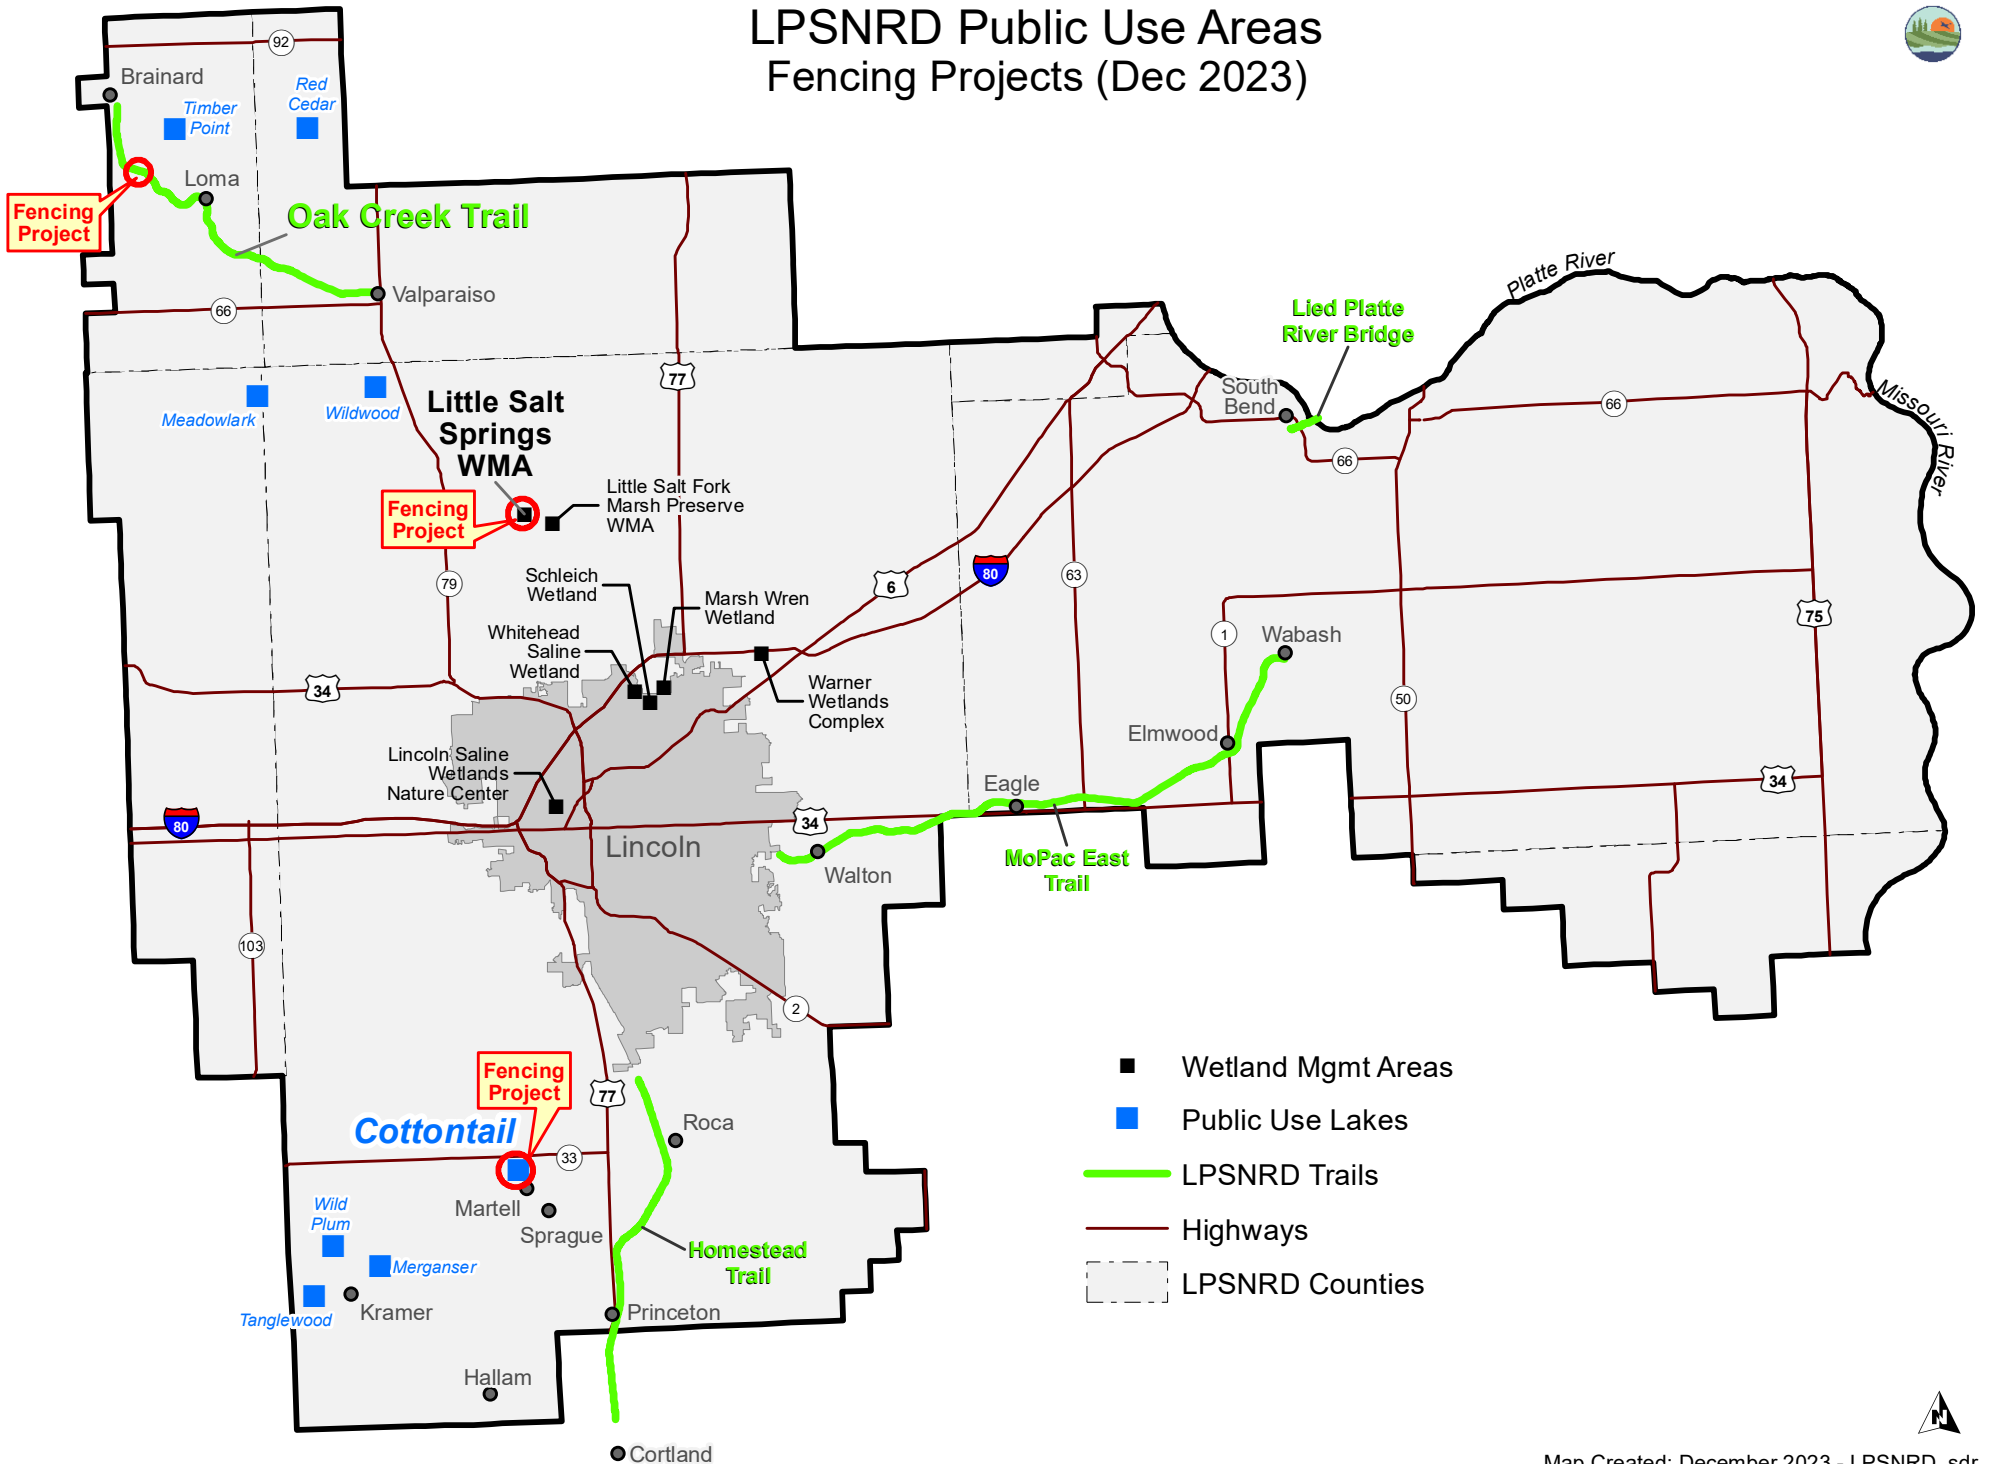

# LPSNRD Public Use Areas Fencing Projects (Dec 2023)

- Wetland Mgmt Areas
- Public Use Lakes
- LPSNRD Trails
- Highways
- LPSNRD Counties

# Little Salt Springs WMA - Fencing Project (Dec 2023)

Map Updated: December 2023 - LPSNRD, sdr

Little Salt Springs WMA

Parking + Access

# Cottontail WMA - Fencing Project (Dec 2023)

Map Updated: December 2023 - LPSNRD, sdr

-  Cottontail WMA
-  Boat Ramp
-  Parking

# Oak Creek Trail - Fencing Project (Dec 2023)