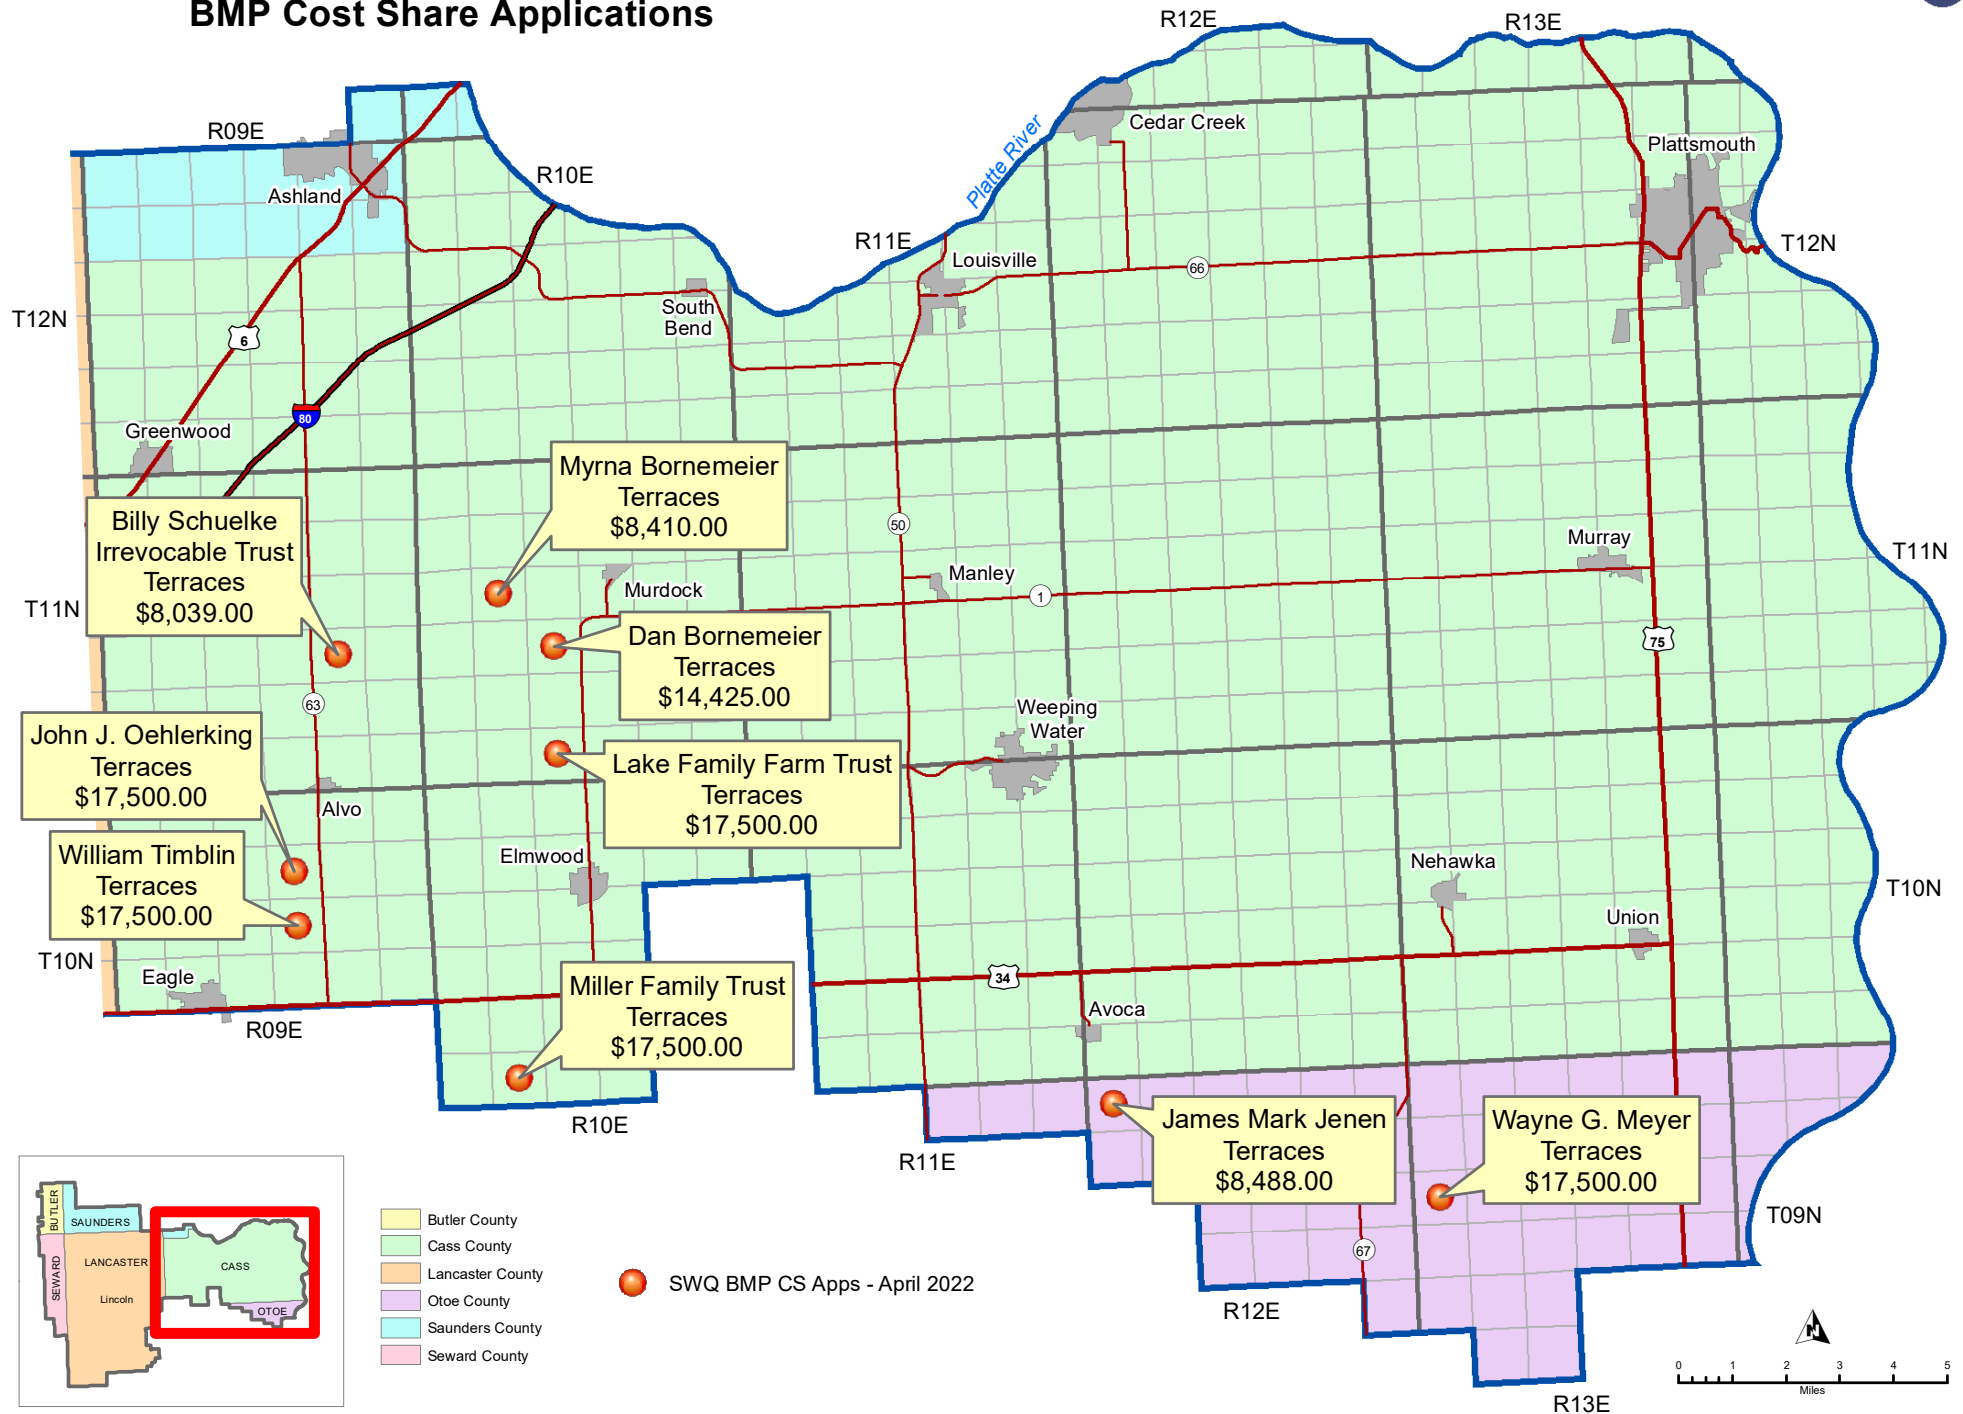

LPSNRD Eastern Portion - Surface Water Quality BMP Cost Share Applications

- Butler County
- Cass County
- Lancaster County
- Otoe County
- Saunders County
- Seward County

● SWQ BMP CS Apps - April 2022

LPSNRD Western Portion Surface Water Quality BMP Cost Share Applications

● SWQ BMP CS Apps - April 2022

- Butler County
- Cass County
- Lancaster County
- Otoe County
- Saunders County
- Seward County

Map Update: April 2022 - By: Lower Platte South NRD, sdr

Sources: Lower Platte South Natural Resources District; Nebraska Department of Natural Resources; Nebraska Department of Roads