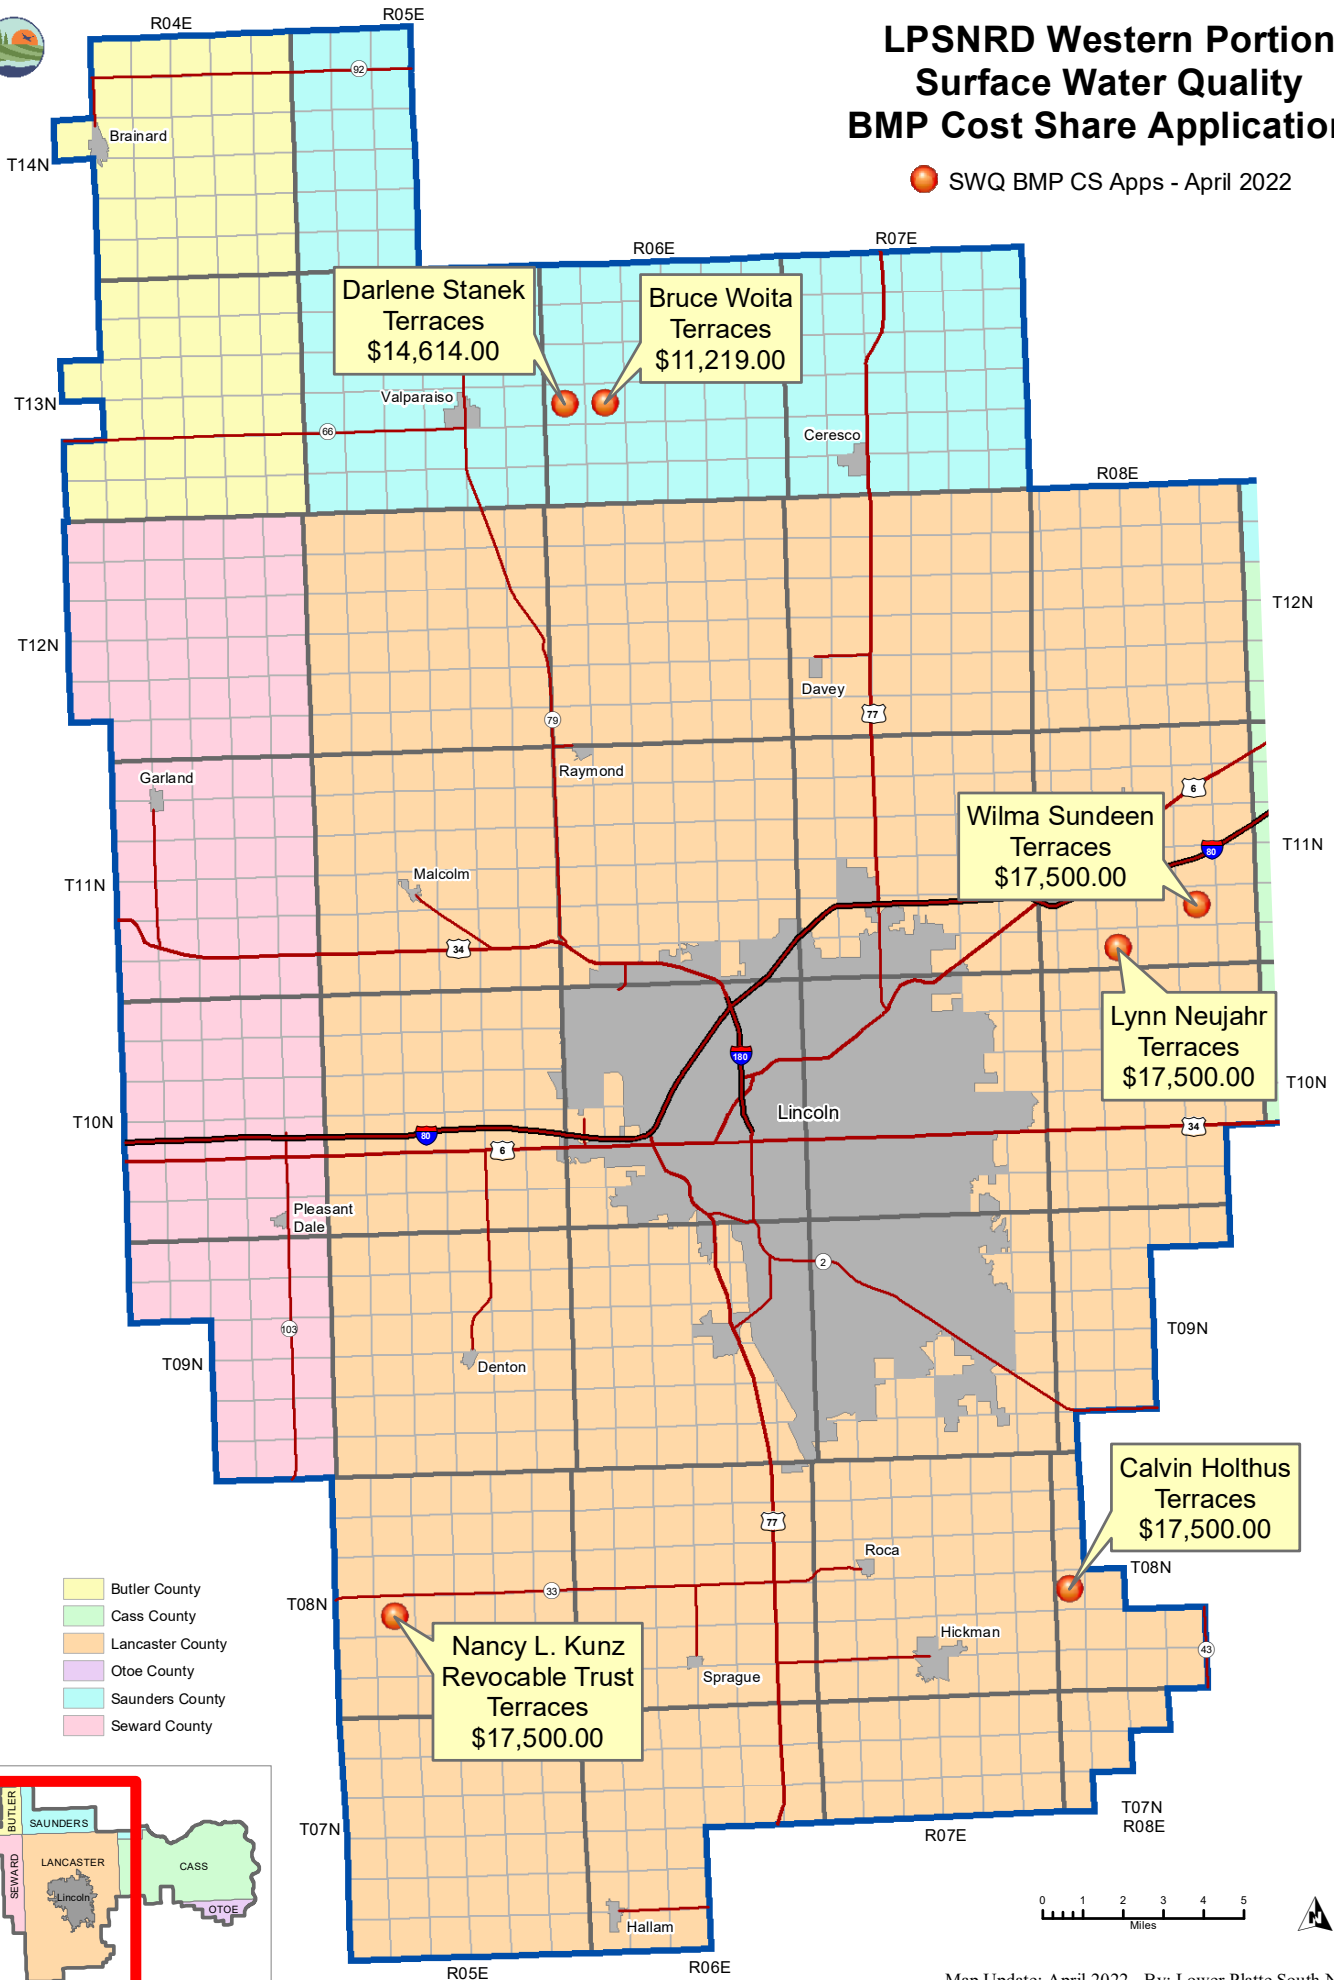

LPSNRD Eastern Portion - Surface Water Quality BMP Cost Share Applications

- Butler County
- Cass County
- Lancaster County
- Otoe County
- Saunders County
- Seward County

● SWQ BMP CS Apps - April 2022

LPSNRD Western Portion Surface Water Quality BMP Cost Share Applications

● SWQ BMP CS Apps - April 2022

- Butler County
- Cass County
- Lancaster County
- Otoe County
- Saunders County
- Seward County

Map Update: April 2022 - By: Lower Platte South NRD, sdr

Sources: Lower Platte South Natural Resources District; Nebraska Department of Natural Resources; Nebraska Department of Roads