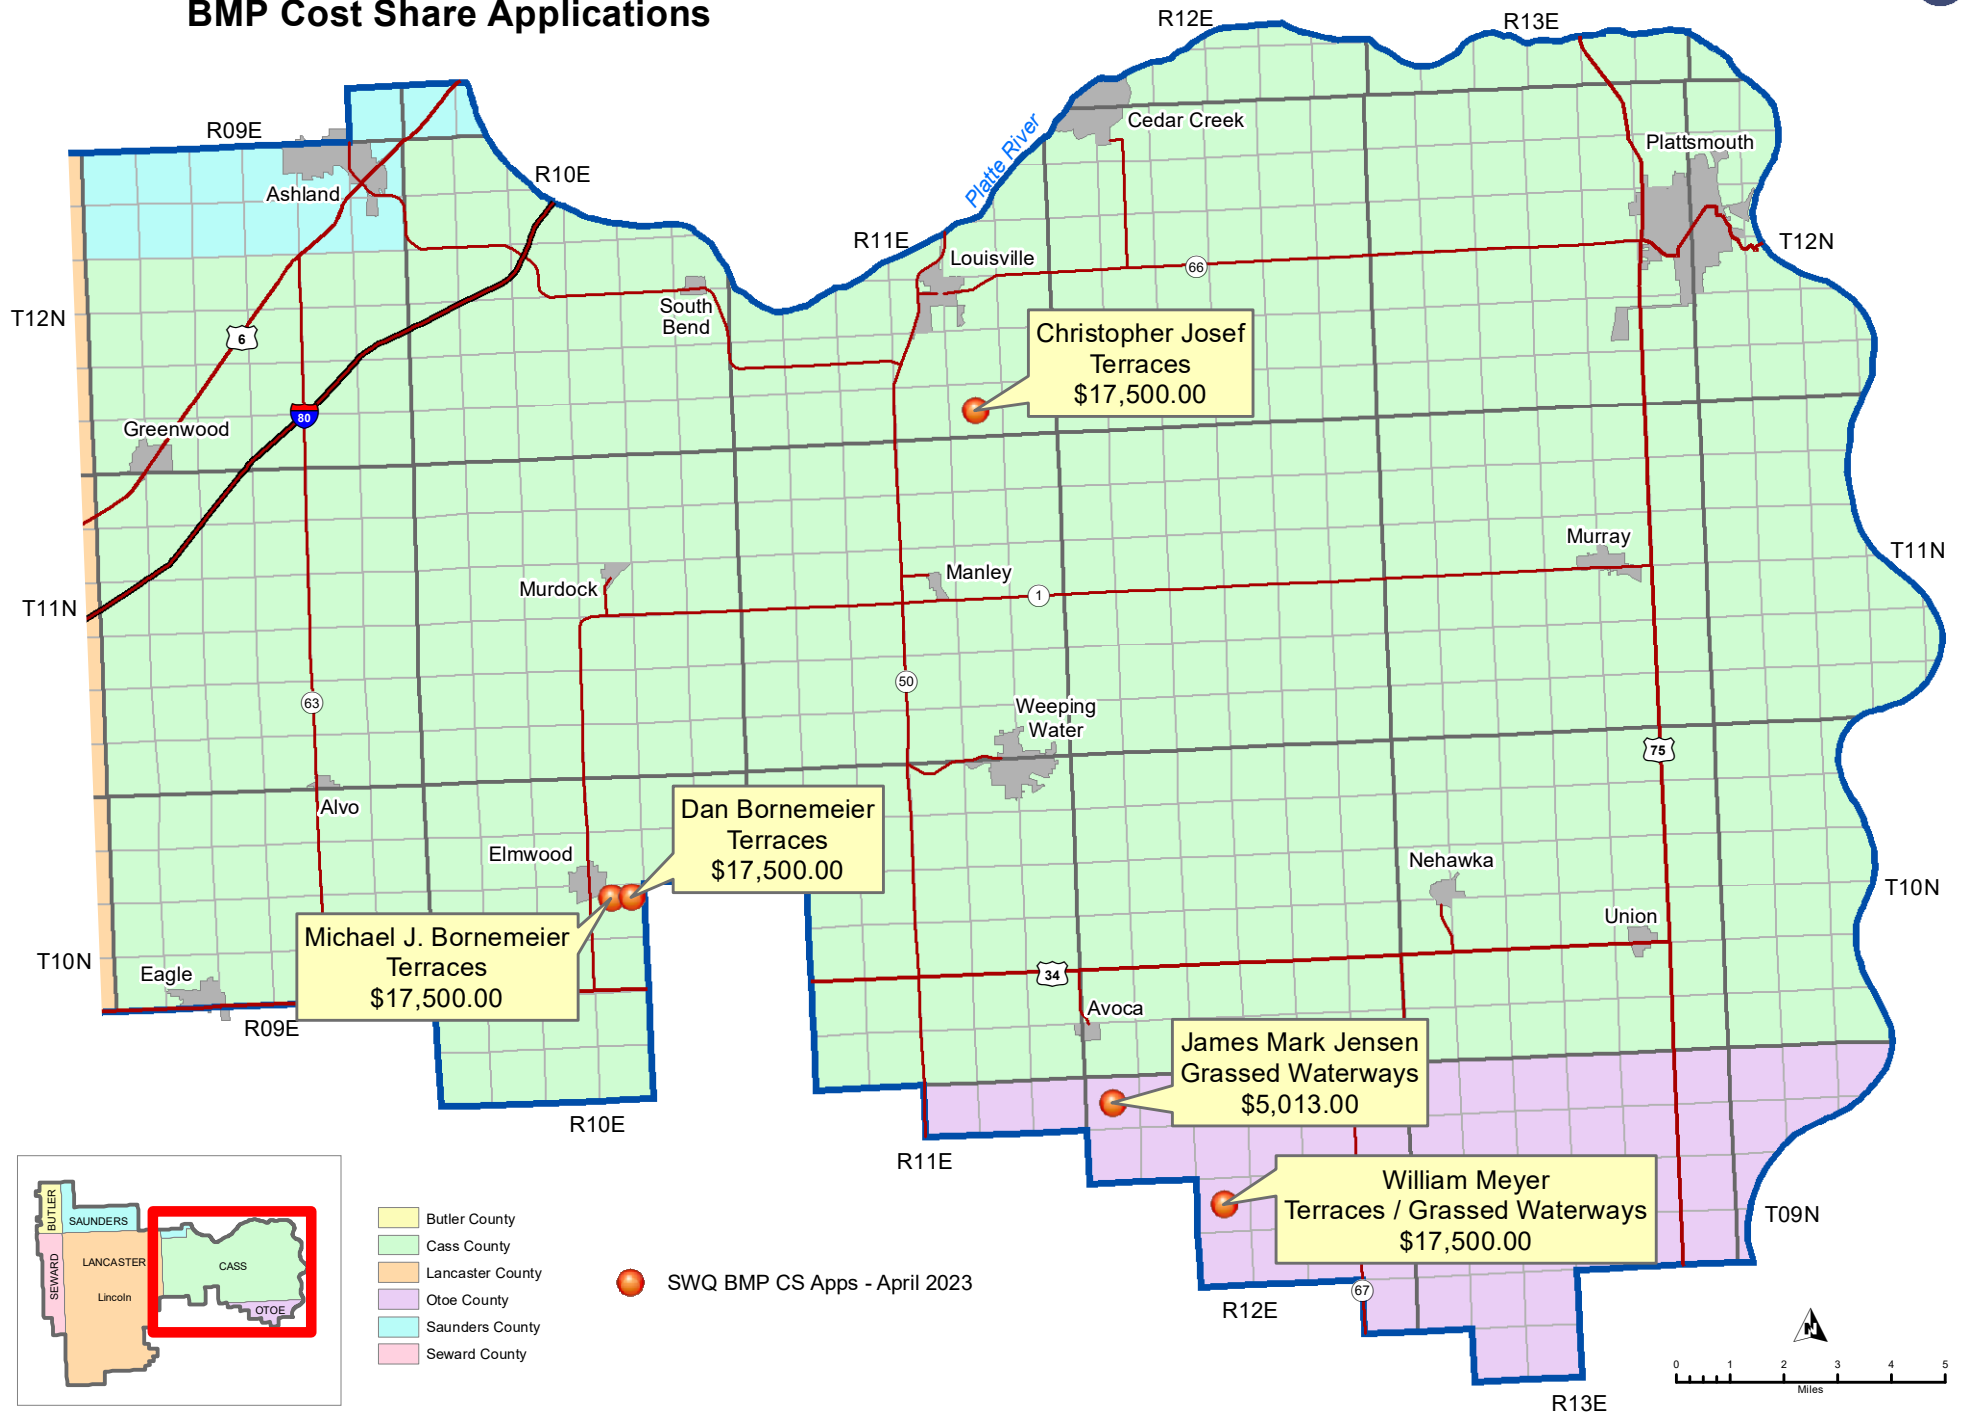

# LPSNRD Western Portion Surface Water Quality BMP Cost Share Applications

 SWQ BMP CS Apps - April 2023

-  Butler County
-  Cass County
-  Lancaster County
-  Otoe County
-  Saunders County
-  Seward County

# LPSNRD Eastern Portion - Surface Water Quality BMP Cost Share Applications

- Butler County
- Cass County
- Lancaster County
- Otoe County
- Saunders County
- Seward County

● SWQ BMP CS Apps - April 2023