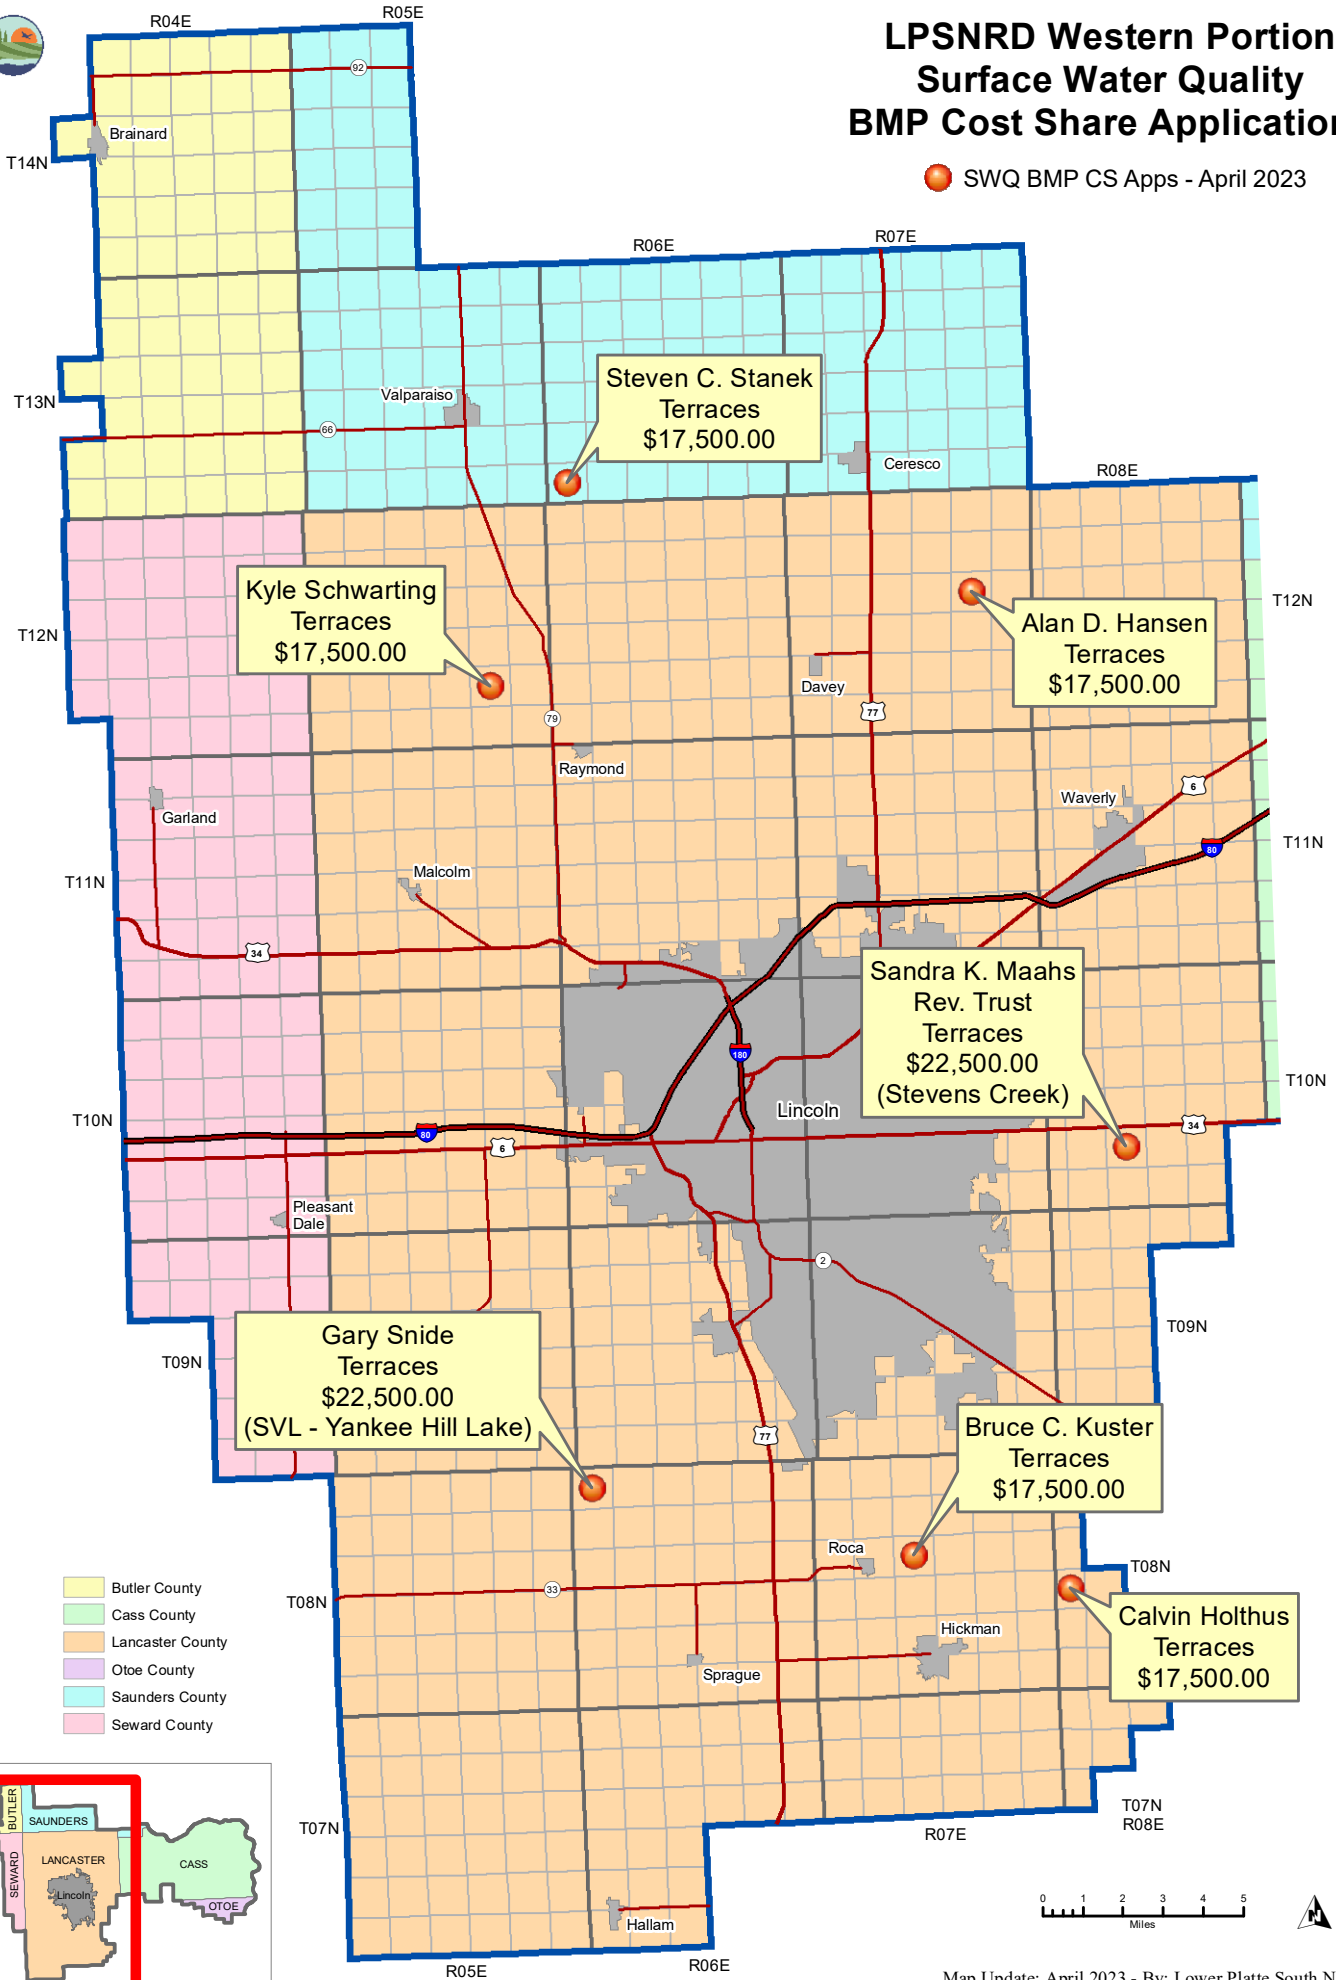

# LPSNRD Western Portion Surface Water Quality BMP Cost Share Applications

 SWQ BMP CS Apps - April 2023

-  Butler County
-  Cass County
-  Lancaster County
-  Otoe County
-  Saunders County
-  Seward County

# LPSNRD Eastern Portion - Surface Water Quality BMP Cost Share Applications

- Butler County
- Cass County
- Lancaster County
- Otoe County
- Saunders County
- Seward County

● SWQ BMP CS Apps - April 2023